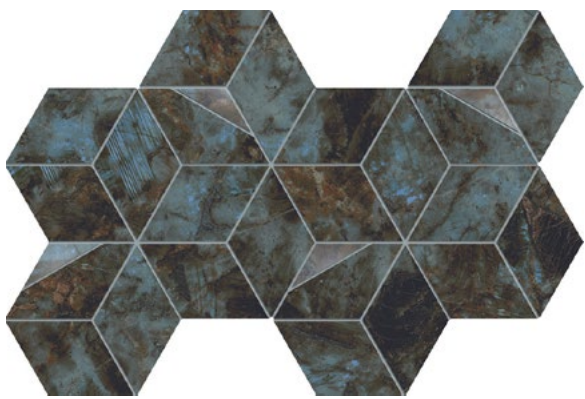

SIZES & FINISHES

Hex Mosaic

Size	Thickness	Ice Crystal	White Everest	Taj Mahal	Baobab
9" x 16"	9 mm	Polished	Polished	Polished	Polished