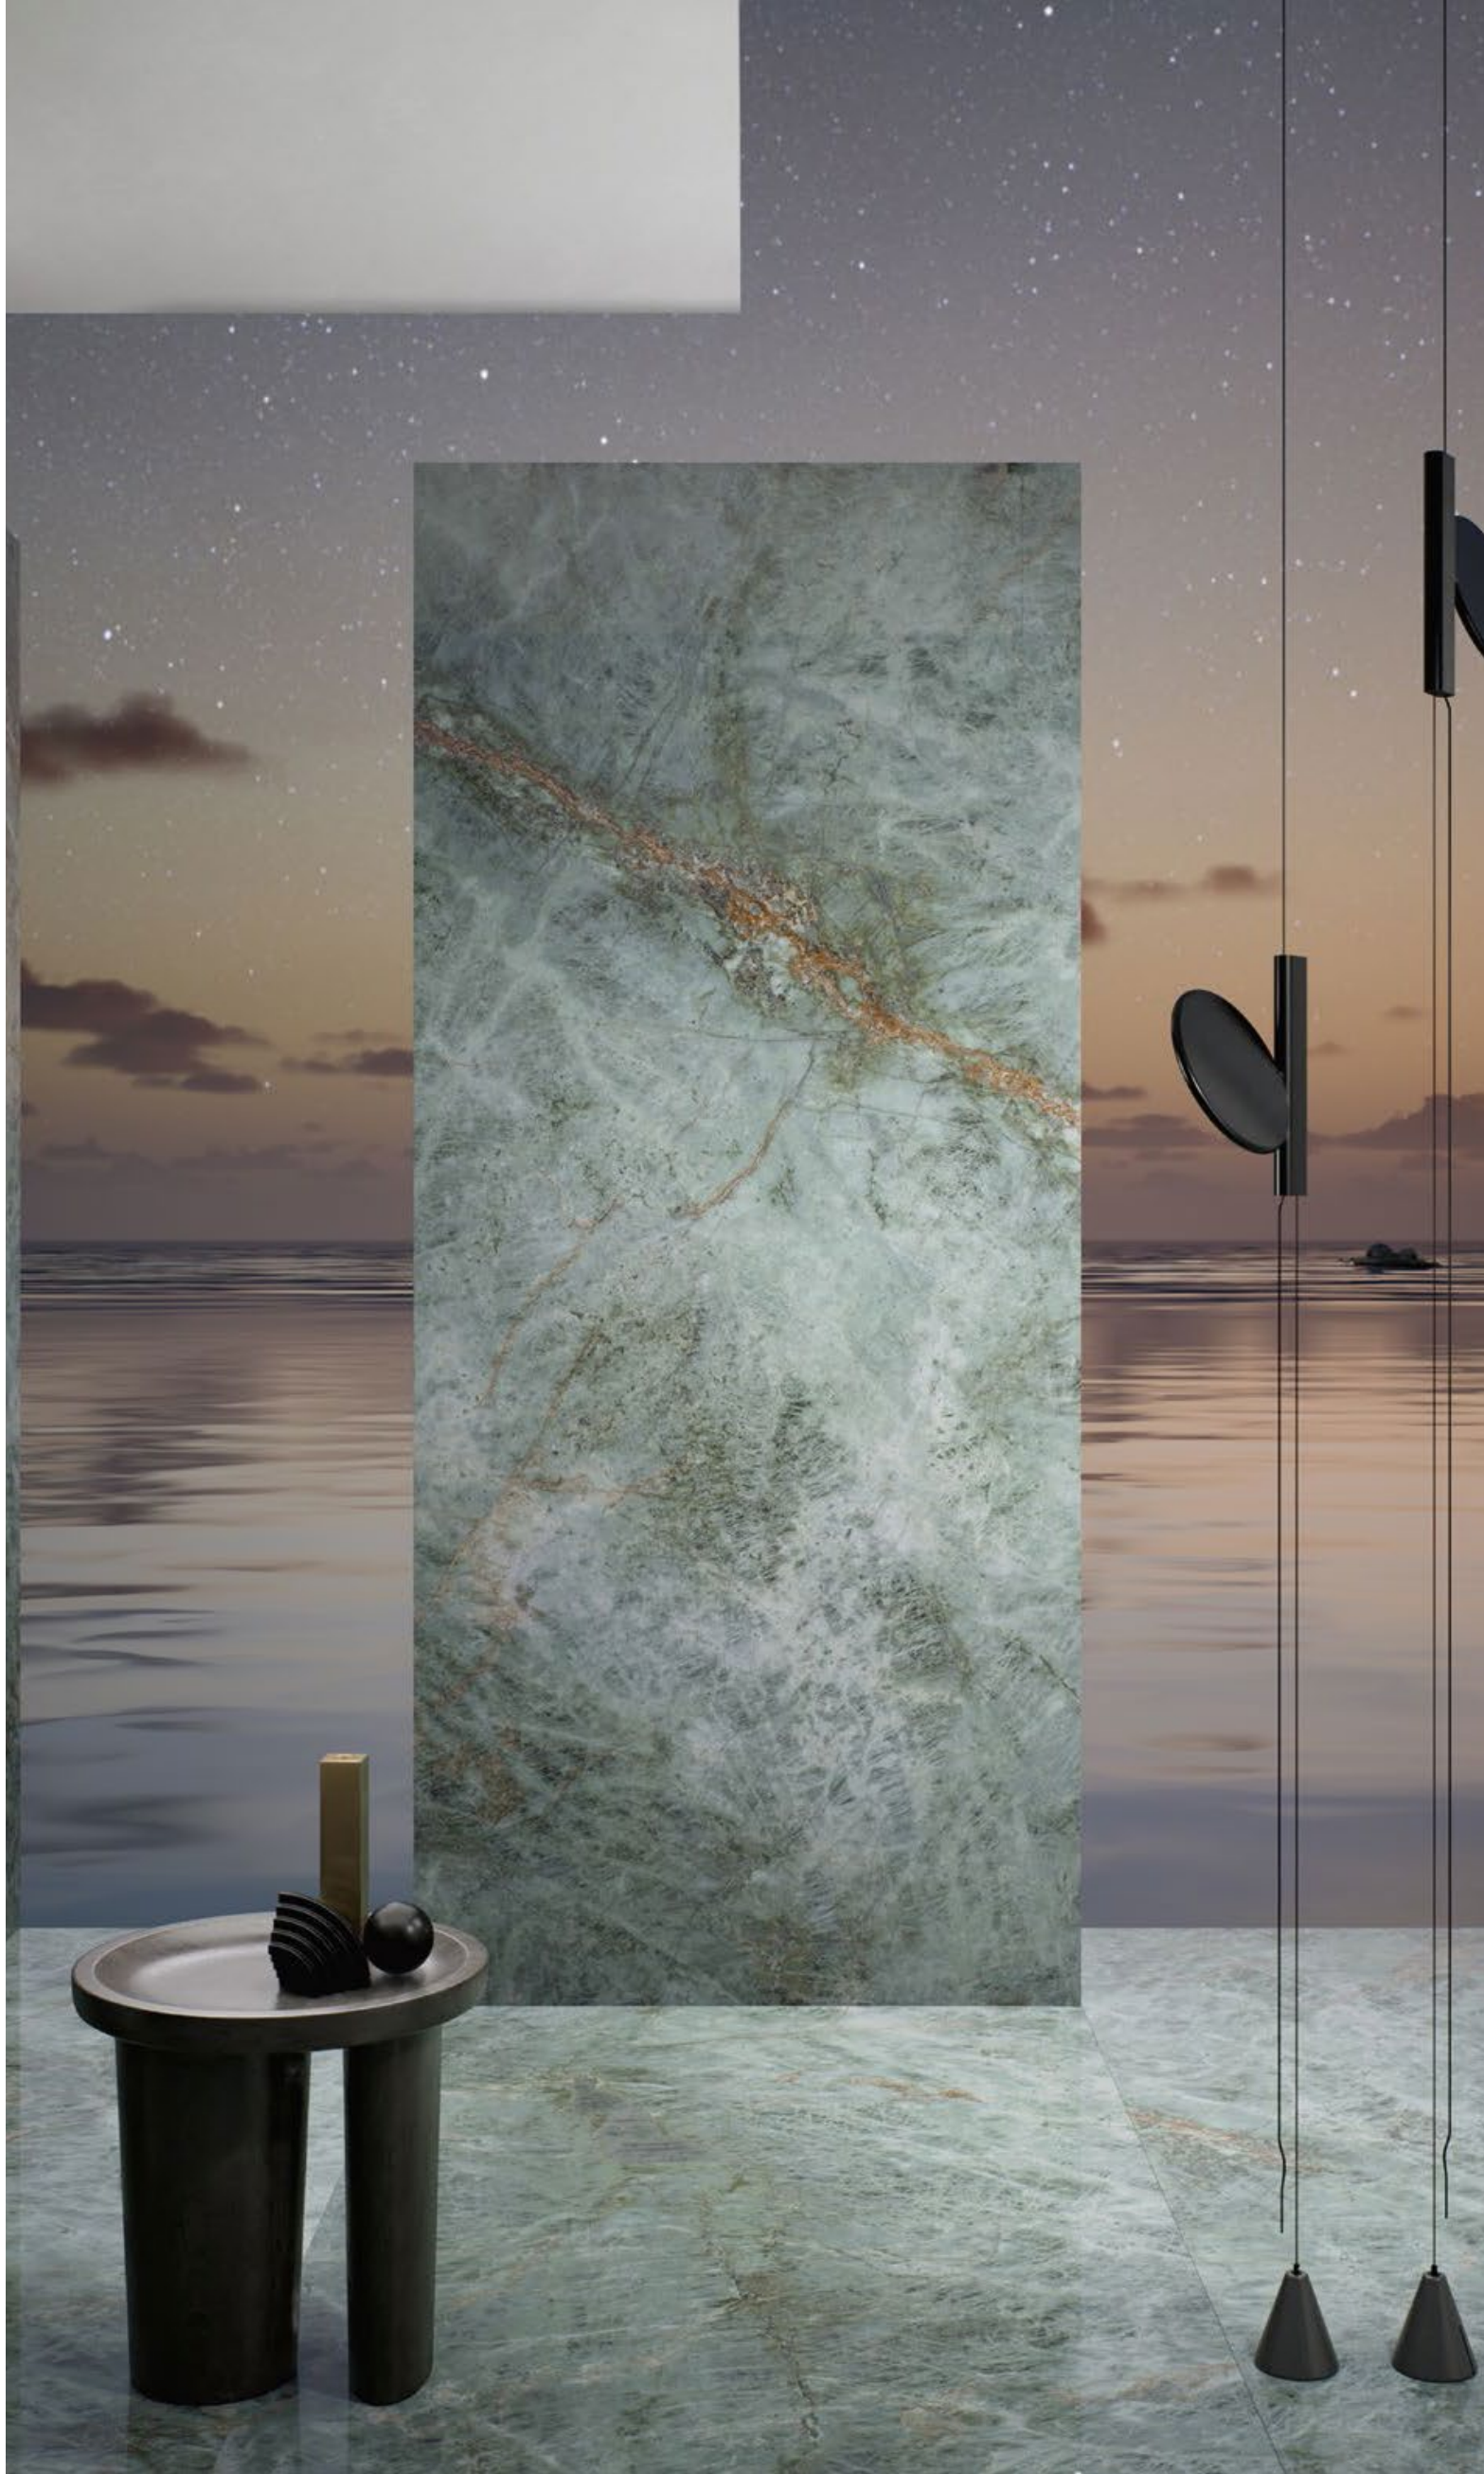

Galaxy
Field | Polished