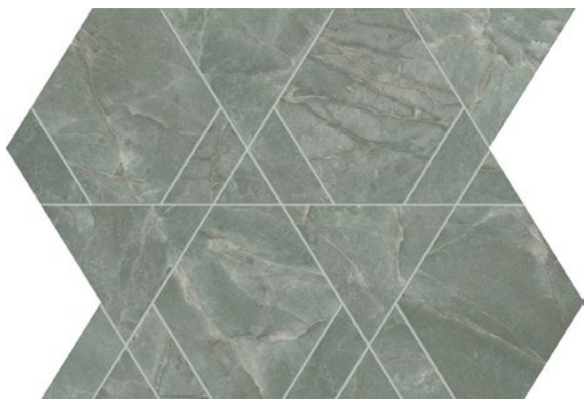

Triangle Mosaic

Size	Thickness	Ice Crystal	White Everest	Taj Mahal	Aqua
12" x 13"	9 mm	Polished	Polished	Polished	Polished