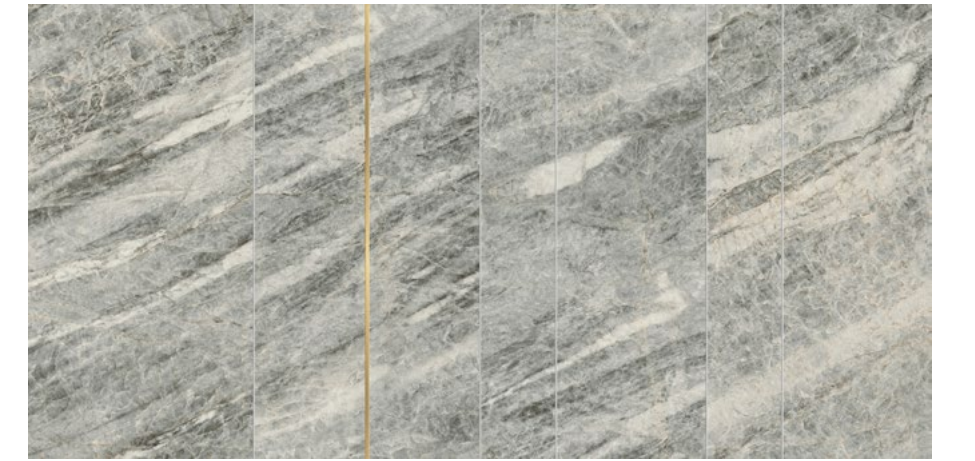

SIZES & FINISHES

Grid Mosaic

Size	Thickness	Ice Crystal	White Everest	Taj Mahal	Sky Stone
24" x 47"	9 mm	Velvet	Velvet	Velvet	Velvet