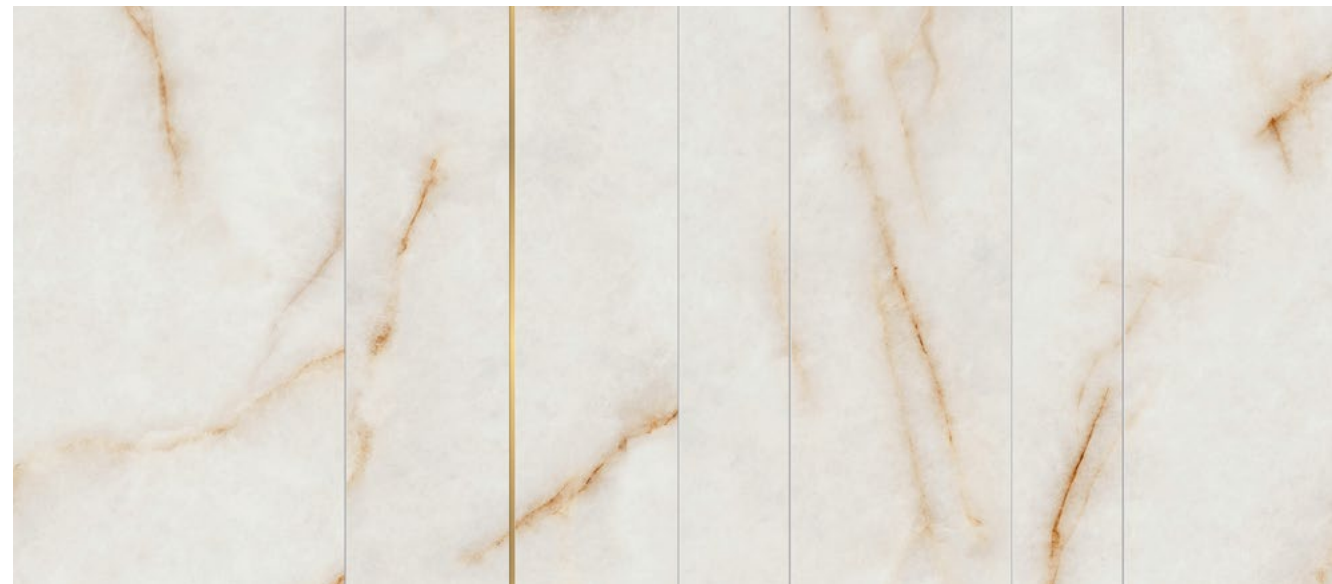

Ice Crystal
Grid | Velvet