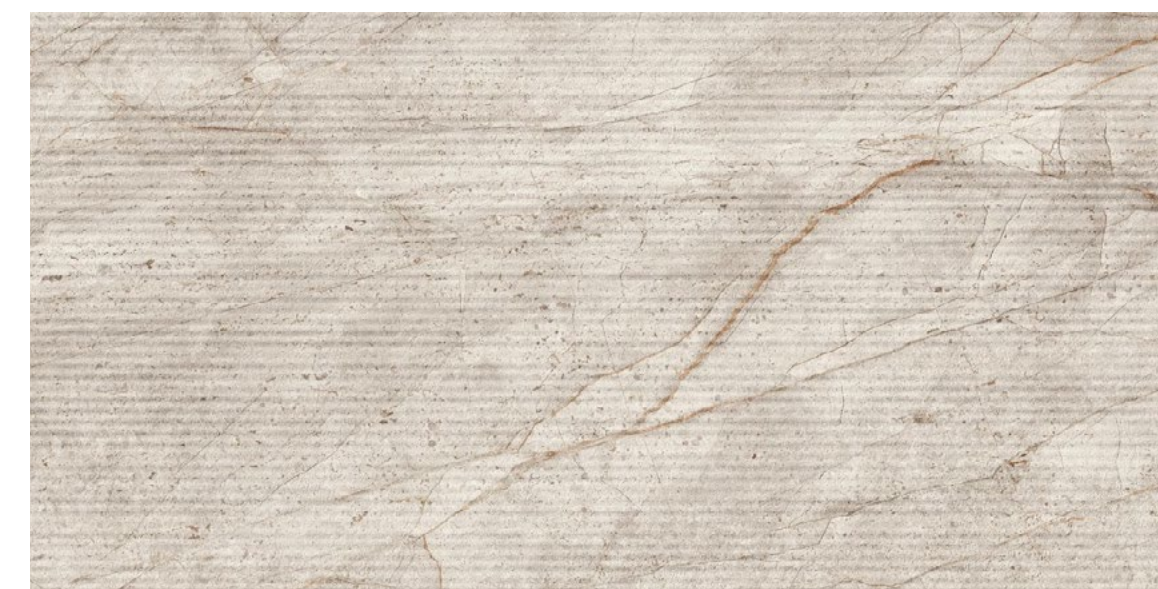

White Everest
3D Crease | Matte