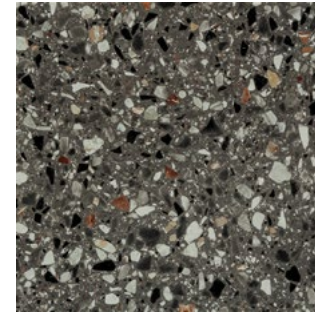

# VENICE

Terrazzo Porcelain Tile

Platform Surfaces  
330 County Line Rd.  
Bensenville, IL 60106  
630.526.3399 | [platformsurfaces.com](https://platformsurfaces.com)

Guidecca

La Fenice

Murano

San Marco

# Venice

**San Marco - Rect.**  
 24"x48" 9.5mm Natural  
 24"x24" 9.5mm Natural/Grip  
 12"x24" 9.5mm Natural  
 8"x8" 9.5mm Natural

**Rialto - Rect.**  
 24"x48" 9.5mm Natural  
 24"x24" 9.5mm Natural/Grip  
 12"x24" 9.5mm Natural  
 8"x8" 9.5mm Natural

**Murano - Rect.**  
 24"x48" 9.5mm Natural  
 24"x24" 9.5mm Natural/Grip  
 12"x24" 9.5mm Natural  
 8"x8" 9.5mm Natural

**Canal Grande - Rect.**  
 24"x48" 9.5mm Natural  
 24"x24" 9.5mm Natural/Grip  
 12"x24" 9.5mm Natural  
 8"x8" 9.5mm Natural