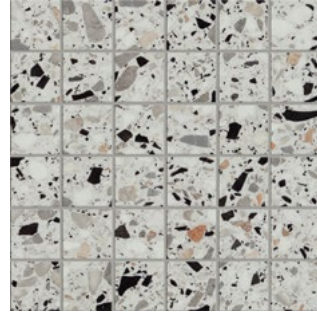

Rialto
12"x12"