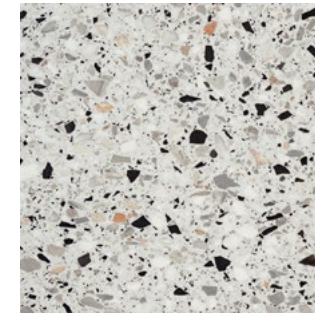

# VENICE

Terrazzo Porcelain Tile

Platform Surfaces  
330 County Line Rd.  
Bensenville, IL 60106  
630.526.3399 | [platformsurfaces.com](https://platformsurfaces.com)

Guidecca

La Fenice

Murano

San Marco

# Venice

**San Marco - Rect.**  
 24"x48" 9.5mm Natural  
 24"x24" 9.5mm Natural/Grip  
 12"x24" 9.5mm Natural  
 8"x8" 9.5mm Natural

**Rialto - Rect.**  
 24"x48" 9.5mm Natural  
 24"x24" 9.5mm Natural/Grip  
 12"x24" 9.5mm Natural  
 8"x8" 9.5mm Natural