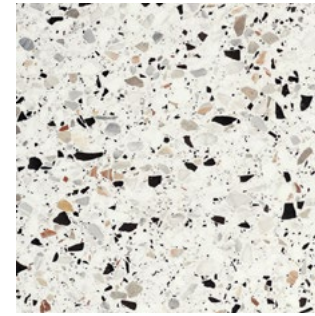

# VENICE

Terrazzo Porcelain Tile

Platform Surfaces  
330 County Line Rd.  
Bensenville, IL 60106  
630.526.3399 | [platformsurfaces.com](https://platformsurfaces.com)

Guidecca

La Fenice

Murano

San Marco

# Venice

**San Marco - Rect.**  
 24"x48" 9.5mm Natural  
 24"x24" 9.5mm Natural/Grip  
 12"x24" 9.5mm Natural  
 8"x8" 9.5mm Natural

**Rialto - Rect.**  
 24"x48" 9.5mm Natural  
 24"x24" 9.5mm Natural/Grip  
 12"x24" 9.5mm Natural  
 8"x8" 9.5mm Natural