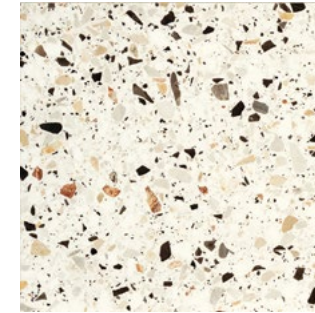

# VENICE

Terrazzo Porcelain Tile

Platform Surfaces  
330 County Line Rd.  
Bensenville, IL 60106  
630.526.3399 | [platformsurfaces.com](https://platformsurfaces.com)

Guidecca

La Fenice

Murano

San Marco

# Venice

**San Marco - Rect.**  
 24"x48" 9.5mm Natural  
 24"x24" 9.5mm Natural/Grip  
 12"x24" 9.5mm Natural  
 8"x8" 9.5mm Natural

**Rialto - Rect.**  
 24"x48" 9.5mm Natural  
 24"x24" 9.5mm Natural/Grip  
 12"x24" 9.5mm Natural  
 8"x8" 9.5mm Natural

**Murano - Rect.**  
 24"x48" 9.5mm Natural  
 24"x24" 9.5mm Natural/Grip  
 12"x24" 9.5mm Natural  
 8"x8" 9.5mm Natural

**Canal Grande - Rect.**  
 24"x48" 9.5mm Natural  
 24"x24" 9.5mm Natural/Grip  
 12"x24" 9.5mm Natural  
 8"x8" 9.5mm Natural