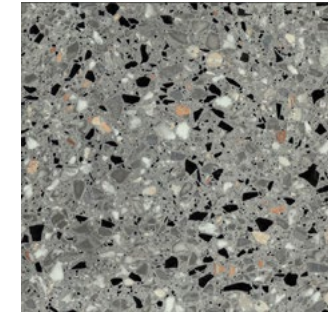

Guidecca - Rect.
24"x48" 9.5mm Natural
24"x24" 9.5mm Natural/Grip
12"x24" 9.5mm Natural
8"x8" 9.5mm Natural