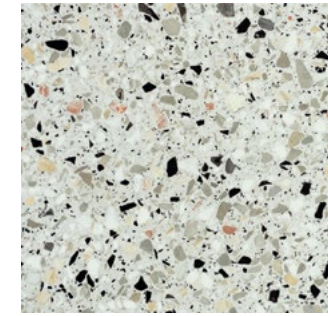

# VENICE

Terrazzo Porcelain Tile

Platform Surfaces  
330 County Line Rd.  
Bensenville, IL 60106  
630.526.3399 | [platformsurfaces.com](https://platformsurfaces.com)

Guidecca

La Fenice

Murano

San Marco

# Venice

**San Marco - Rect.**  
 24"x48" 9.5mm Natural  
 24"x24" 9.5mm Natural/Grip  
 12"x24" 9.5mm Natural  
 8"x8" 9.5mm Natural

**Rialto - Rect.**  
 24"x48" 9.5mm Natural  
 24"x24" 9.5mm Natural/Grip  
 12"x24" 9.5mm Natural  
 8"x8" 9.5mm Natural