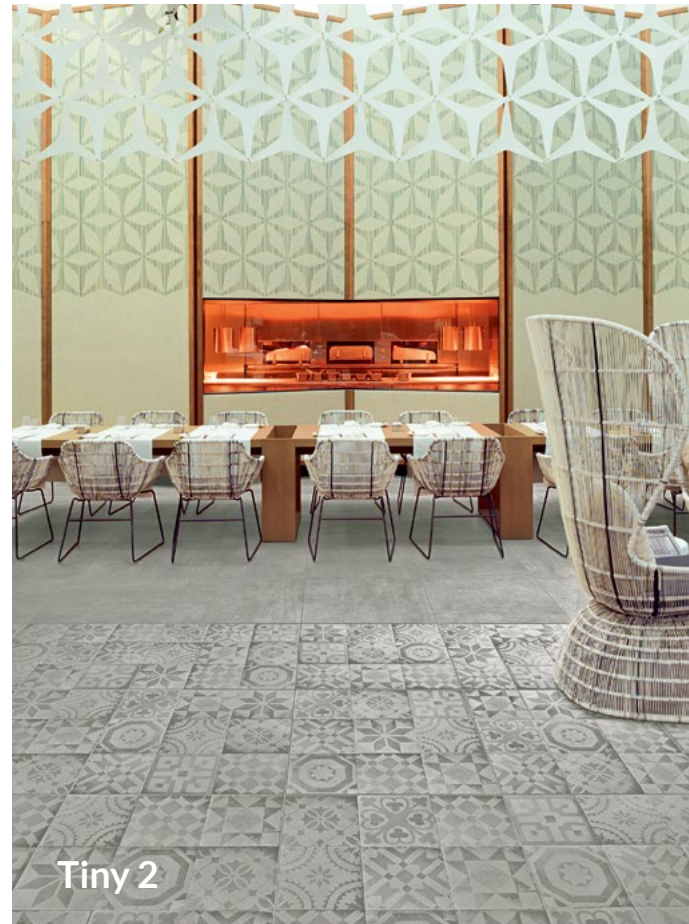

Tiny 2

Icon

1x1 Mosaic

Stripes .5"x6"

Tiny 1 - 18 Different Patterns

Esagono