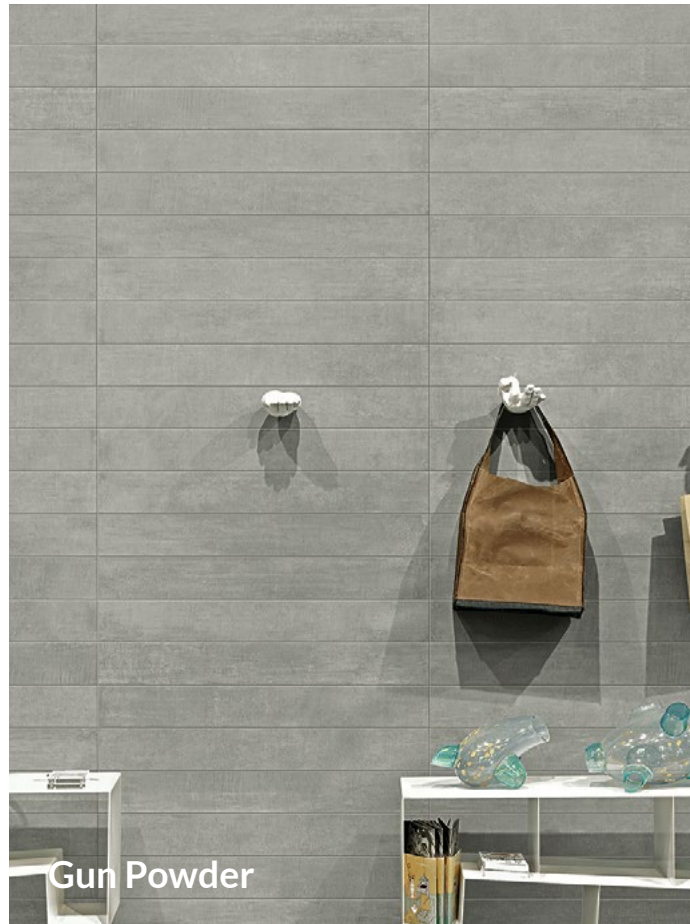

Gun Powder

Icon

1x1 Mosaic

Stripes .5"x6"

Tiny 1 - 18 Different Patterns

Esagono