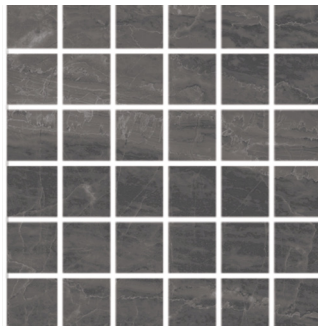

PLATFORM | SURFACES

ELYSIAN

Stone Look Porcelain

Platform Surfaces
330 County Line Rd.
Bensenville, IL 60106
630.526.3399 | platformsurfaces.com

Gray

White

Light Gray

Light Gray

Everlast Beige 2x2
12"x12" 8.2mm Matte

Everlast Light Gray 2x2
12"x12" 8.2mm Matte

Ancora White 2x2
12"x12" 8.2mm Matte

Ancora Beige 2x2
12"x12" 8.2mm Matte

Ancora Gray 2x2
12"x12" 8.2mm Matte

Elysian White 2x2
12"x12" 8.2mm Matte

Elysian Light Gray 2x2
12"x12" 8.2mm Matte

Elysian Gray 2x2
12"x12" 8.2mm Matte

Bullnose
4" x 12"

Elysian

Technical Data

| | |
|----------------------------|-------------------------------------|
| | Elysian |
| Color Variation | V2 |
| DCOF | ≥ 0.42 |
| Breaking Strength | ≥ 425lbs |
| MOHS | 7 |
| Water Absorption | < 0.5% |
| Chemical Resistance | Class A |
| Frost Resistance | Resistant |
| Application | Interior/Exterior Floors & Walls |
| Grout Joint Recommendation | 1/8" |