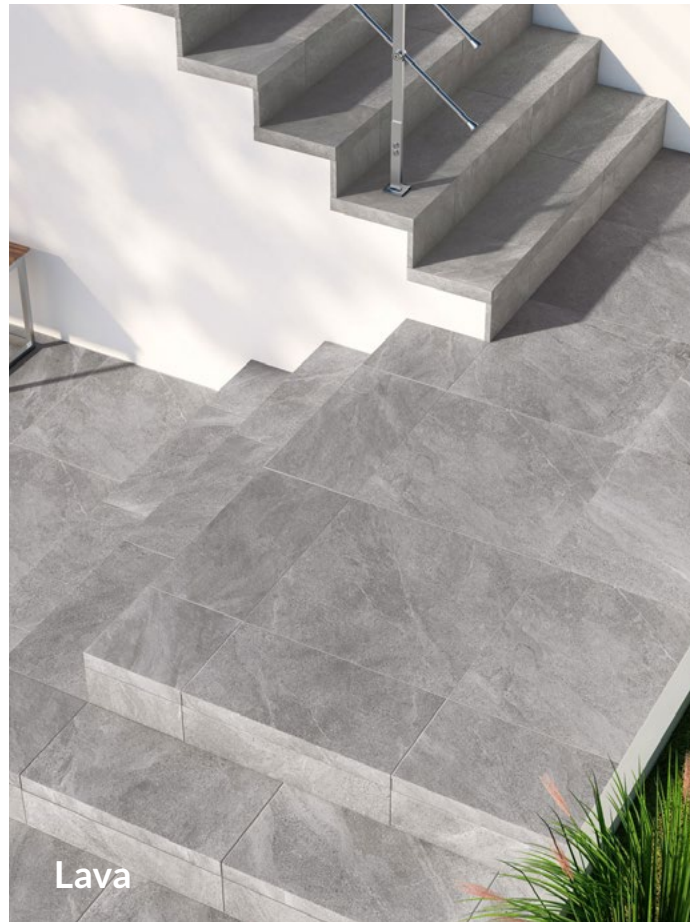

PLATFORM | SURFACES

TUNE

Nordic Stone Look

Platform Surfaces
330 County Line Rd.
Bensenville, IL 60106
630.526.3399 | platformsurfaces.com

Desert

Lava

Rock

Snow

Tune

- Snow - Rect.**
 48"x110" 6mm Matte
 48"x48" 9mm Soft
 48"x48" 9mm Grip
 24"x48" 9mm Soft
 24"x48" 9mm Grip
 24"x24" 9mm Matte
 24"x24" 9mm Soft
 12"x24" 9mm Matte
 12"x24" 9mm Soft
 32"x32" 9mm Soft
 48"x48" 20mm Matte