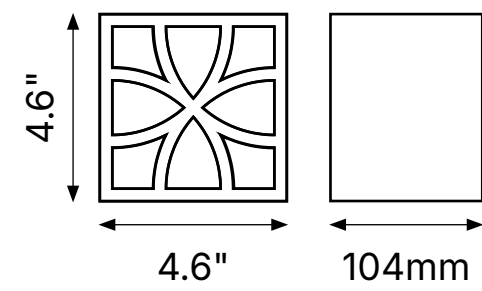

SIZES & FINISHES

Loop

Oblique

Circle

Blend Deco

Blend Flo