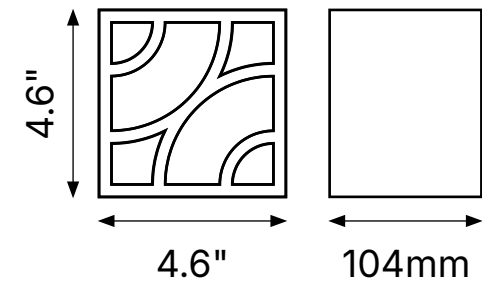

SIZES & FINISHES

Loop

Oblique

Circle

Blend Deco

Blend Flo