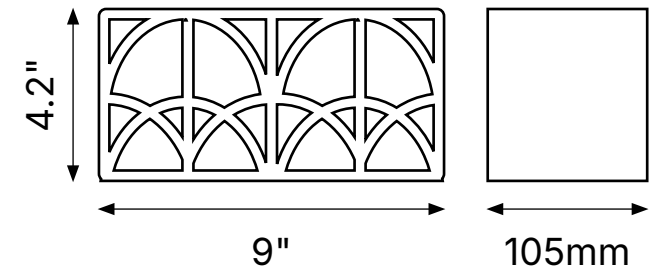

SIZES & FINISHES

Loop

Milk
Matte