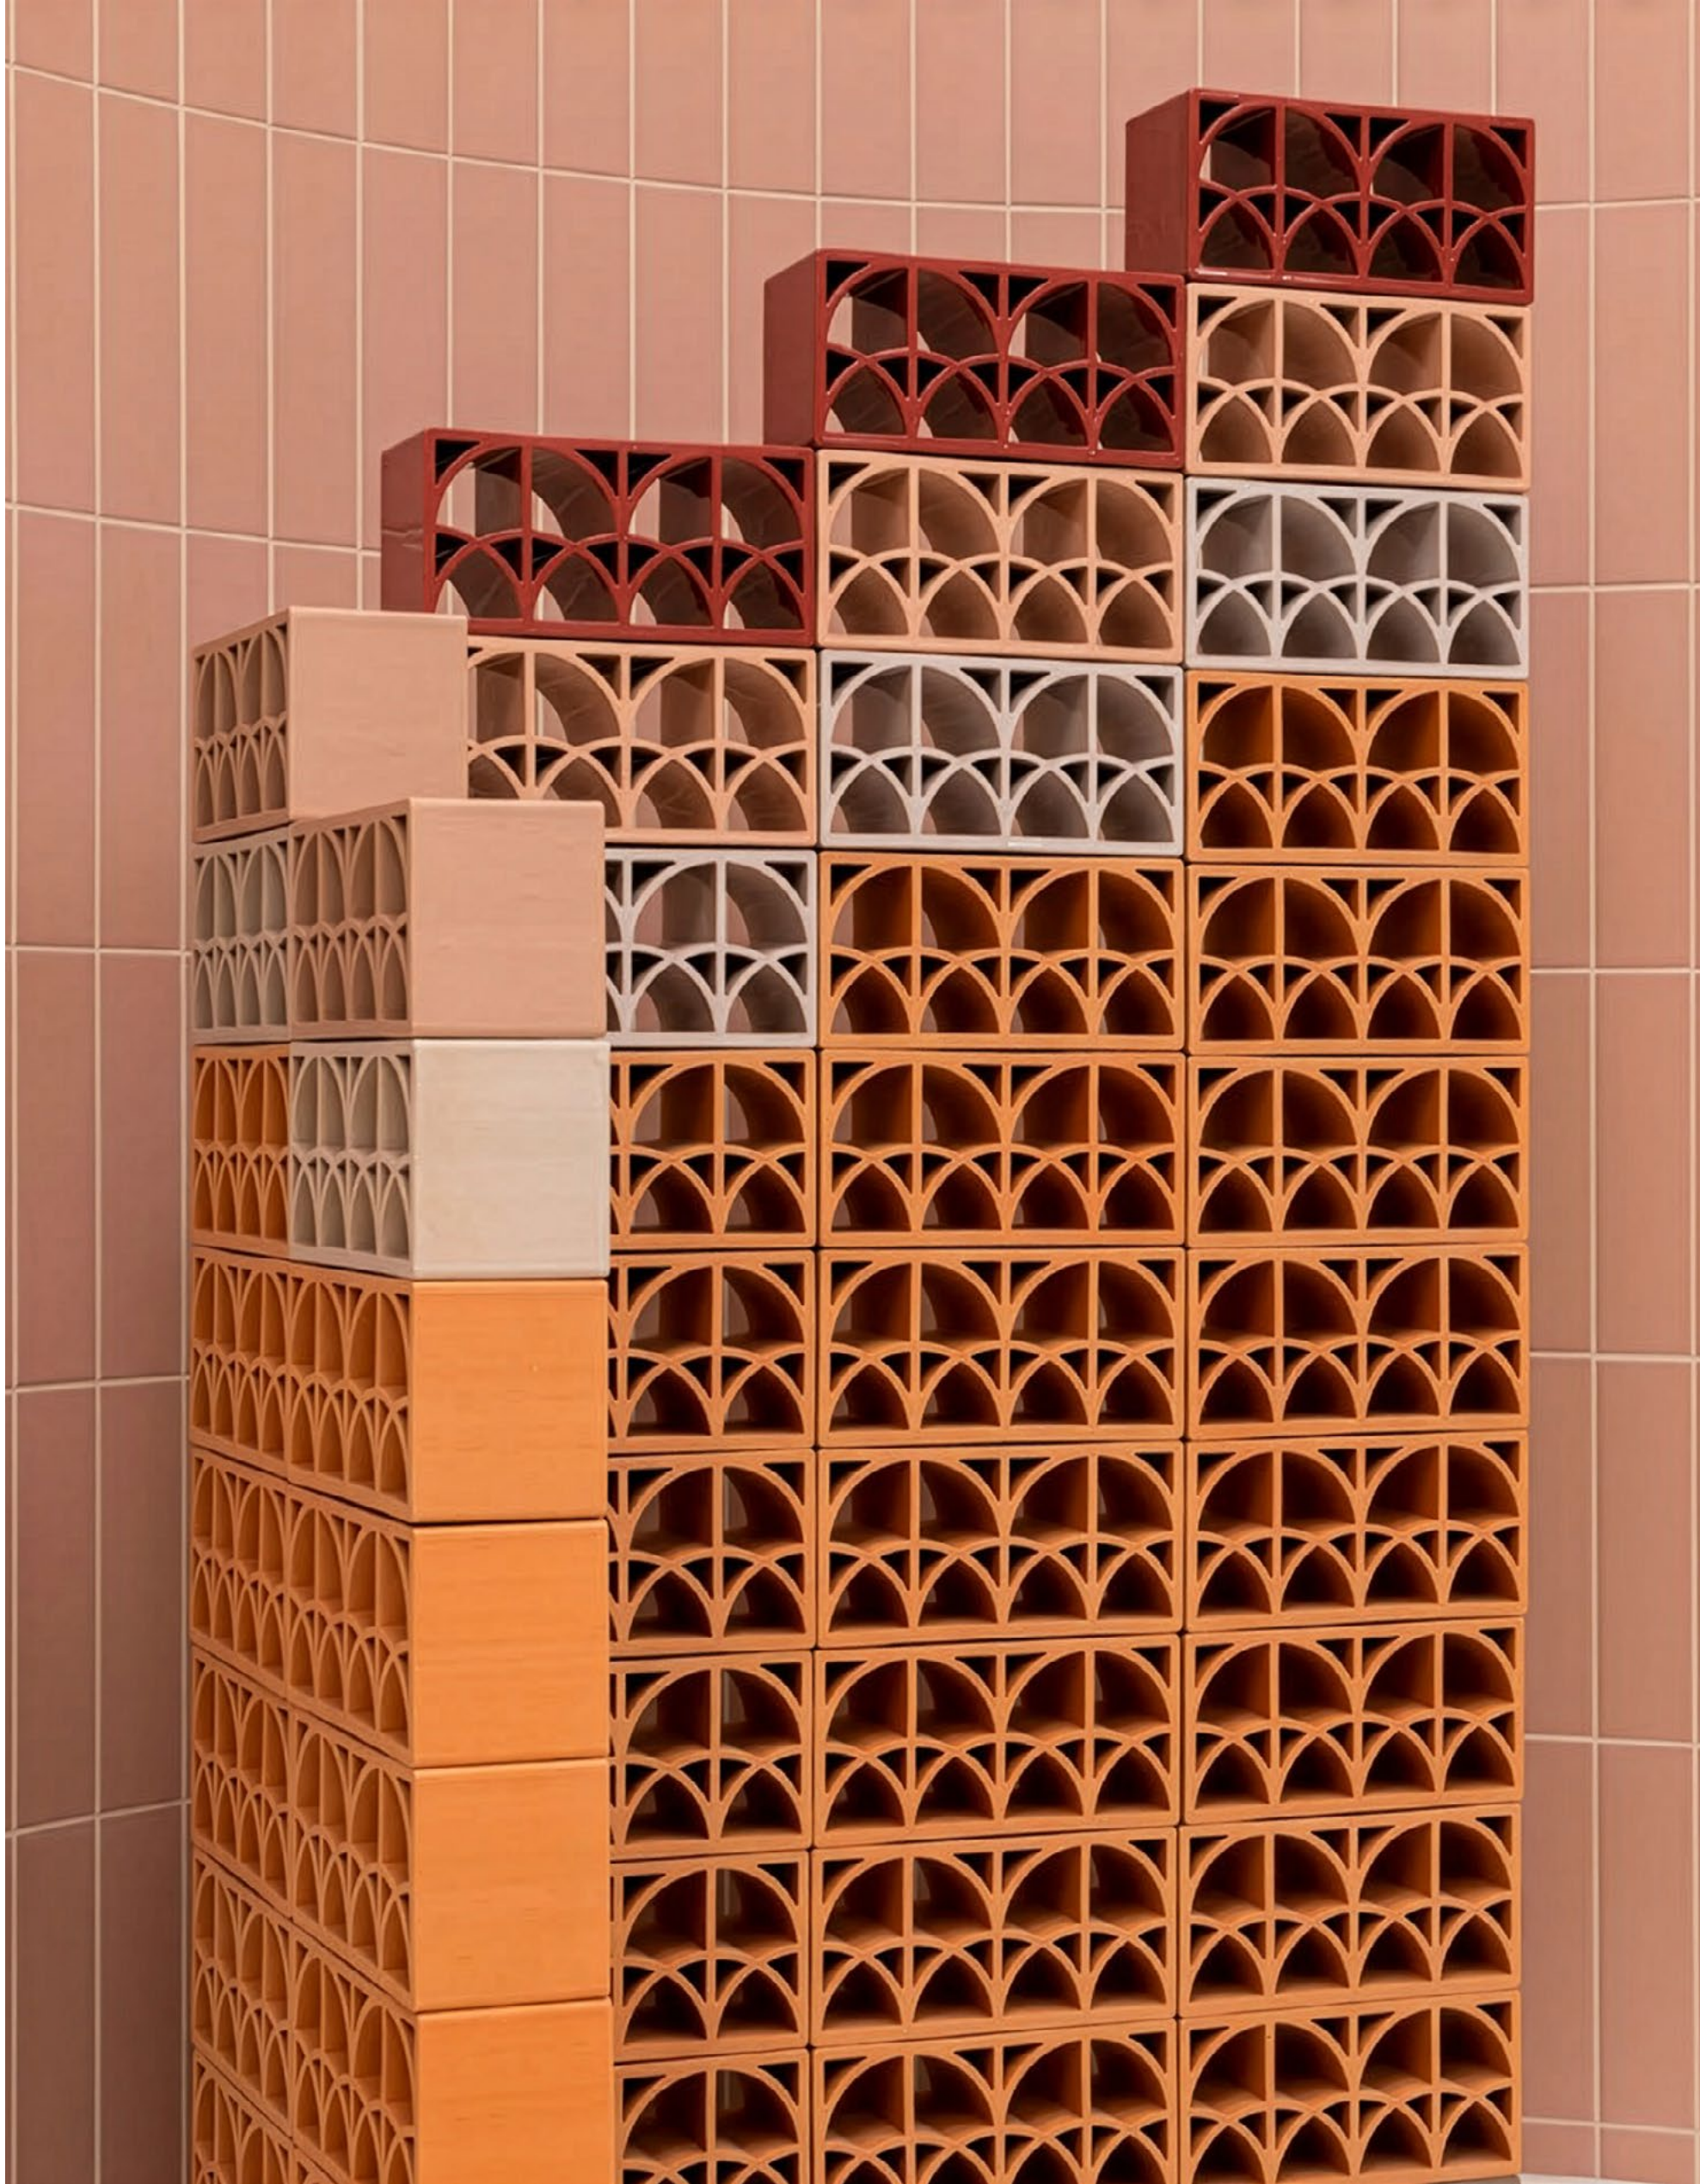

PLATFORM | SURFACES

TERRACOTTA BREEZE BLOCK

SeaBreeze

The SeaBreeze collection reinterprets classic breeze blocks through a contemporary lens, combining sculptural forms, tactile surfaces, and artisanal craftsmanship. Featuring five distinctive designs—Loop, Oblique, Circle, Blend Deco, and Blend Flo—it creates rhythmic, light-filled compositions that balance tradition with modern expression.

Loop Concrete | Matte

Loop Milk | Matte

Loop Concrete | Matte

Loop Lava Smoke | Matte

Loop Peach Dust | Matte

Loop Red Brick | Matte

Loop Peacock | Matte

Loop Evergreen | Matte

Loop Blue Velvet | Matte

Loop Terracotta | Matte

Loop Red Brick, Peach Dust, Milk | Glossy, Loop Terracotta | Matte

Loop Milk | Glossy

Loop Concrete | Glossy

Loop Lava Smoke | Glossy

Loop Peach Dust | Glossy