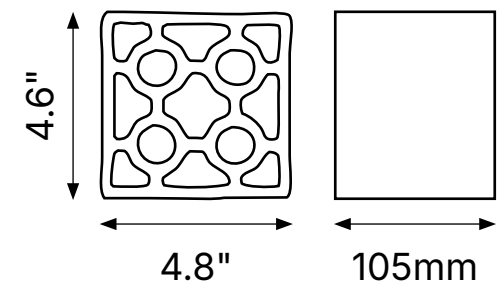

SIZES & FINISHES

Loop

Oblique

Circle

Blend Deco

Blend Flo