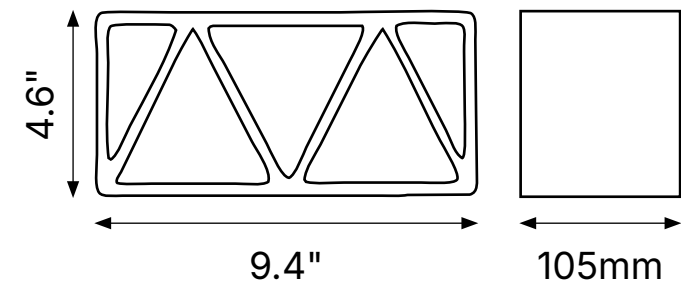

SIZES & FINISHES

Loop

Oblique

Circle

Blend Deco

Blend Flo