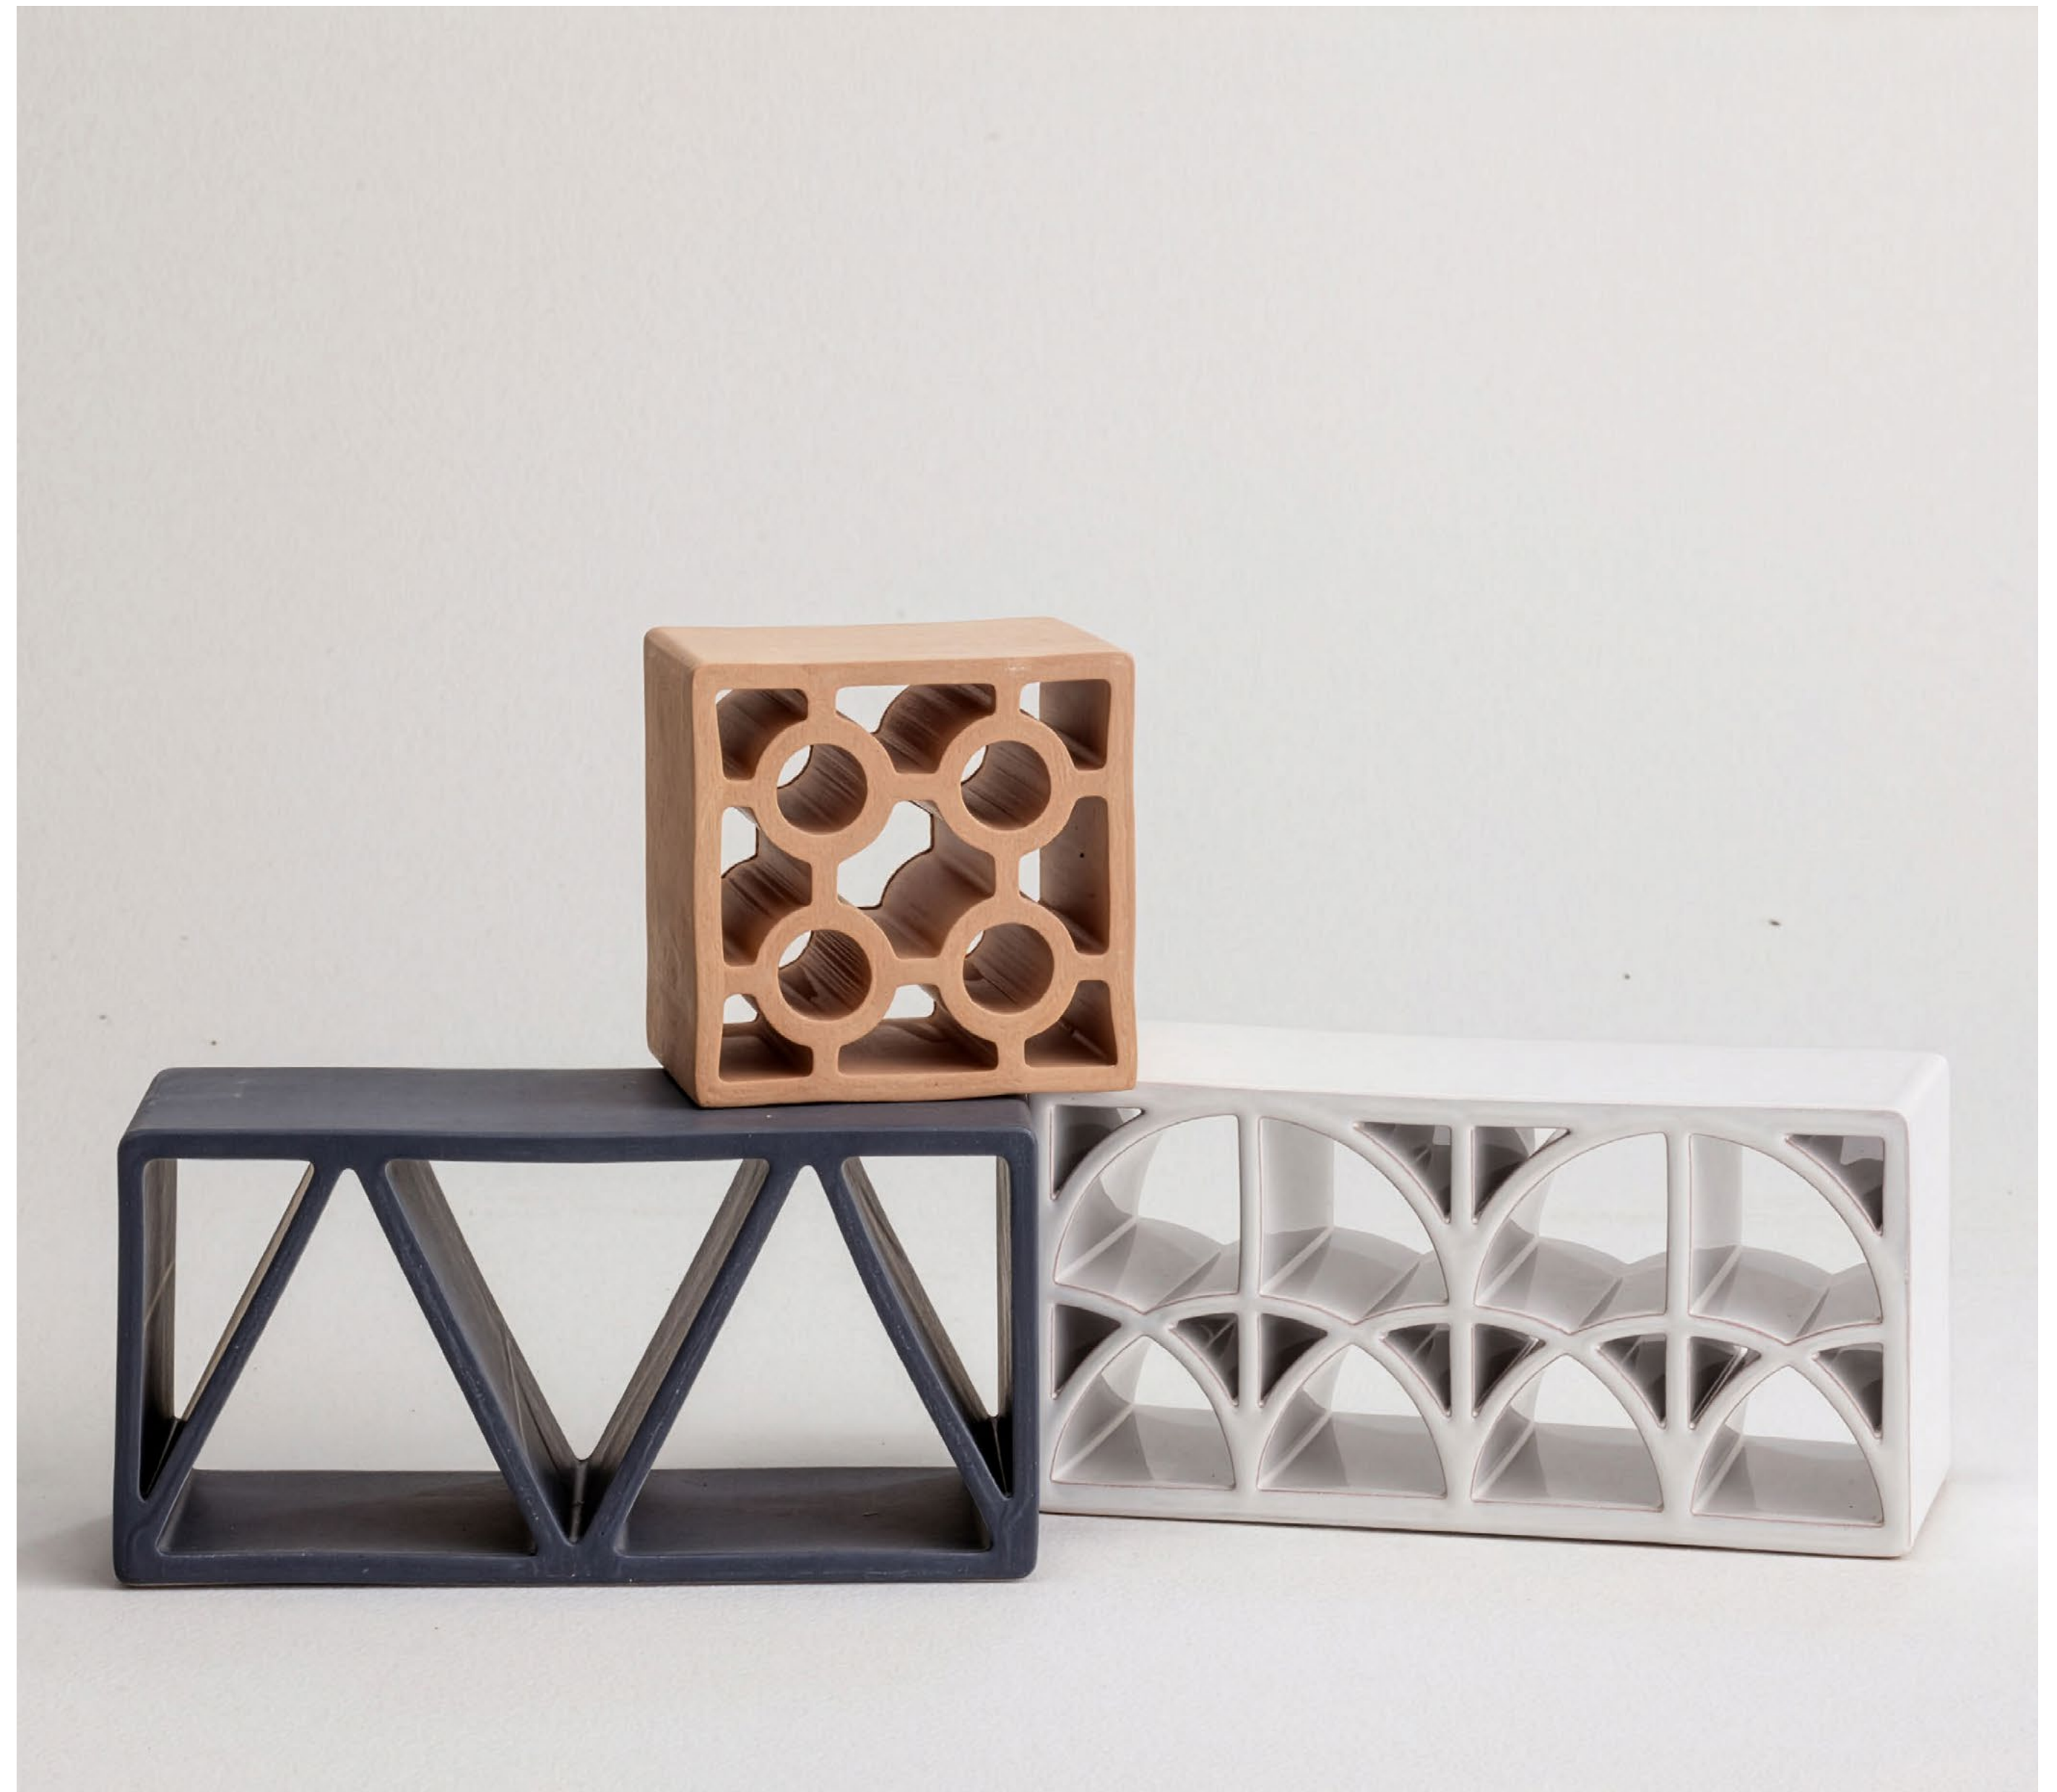

TECHNICAL DATA

SeaBreeze

Material	Terracotta
Finish	Matte/Glossy
Sizes	T2 – R2
Water Absorption	≥ 13%
Frost Resistance	Not Resistant
Determination of Horizontal Variable Loads	Cl. 2
Recommended Grout Joint	1/16" – 1/8"
Application	Interior Walls