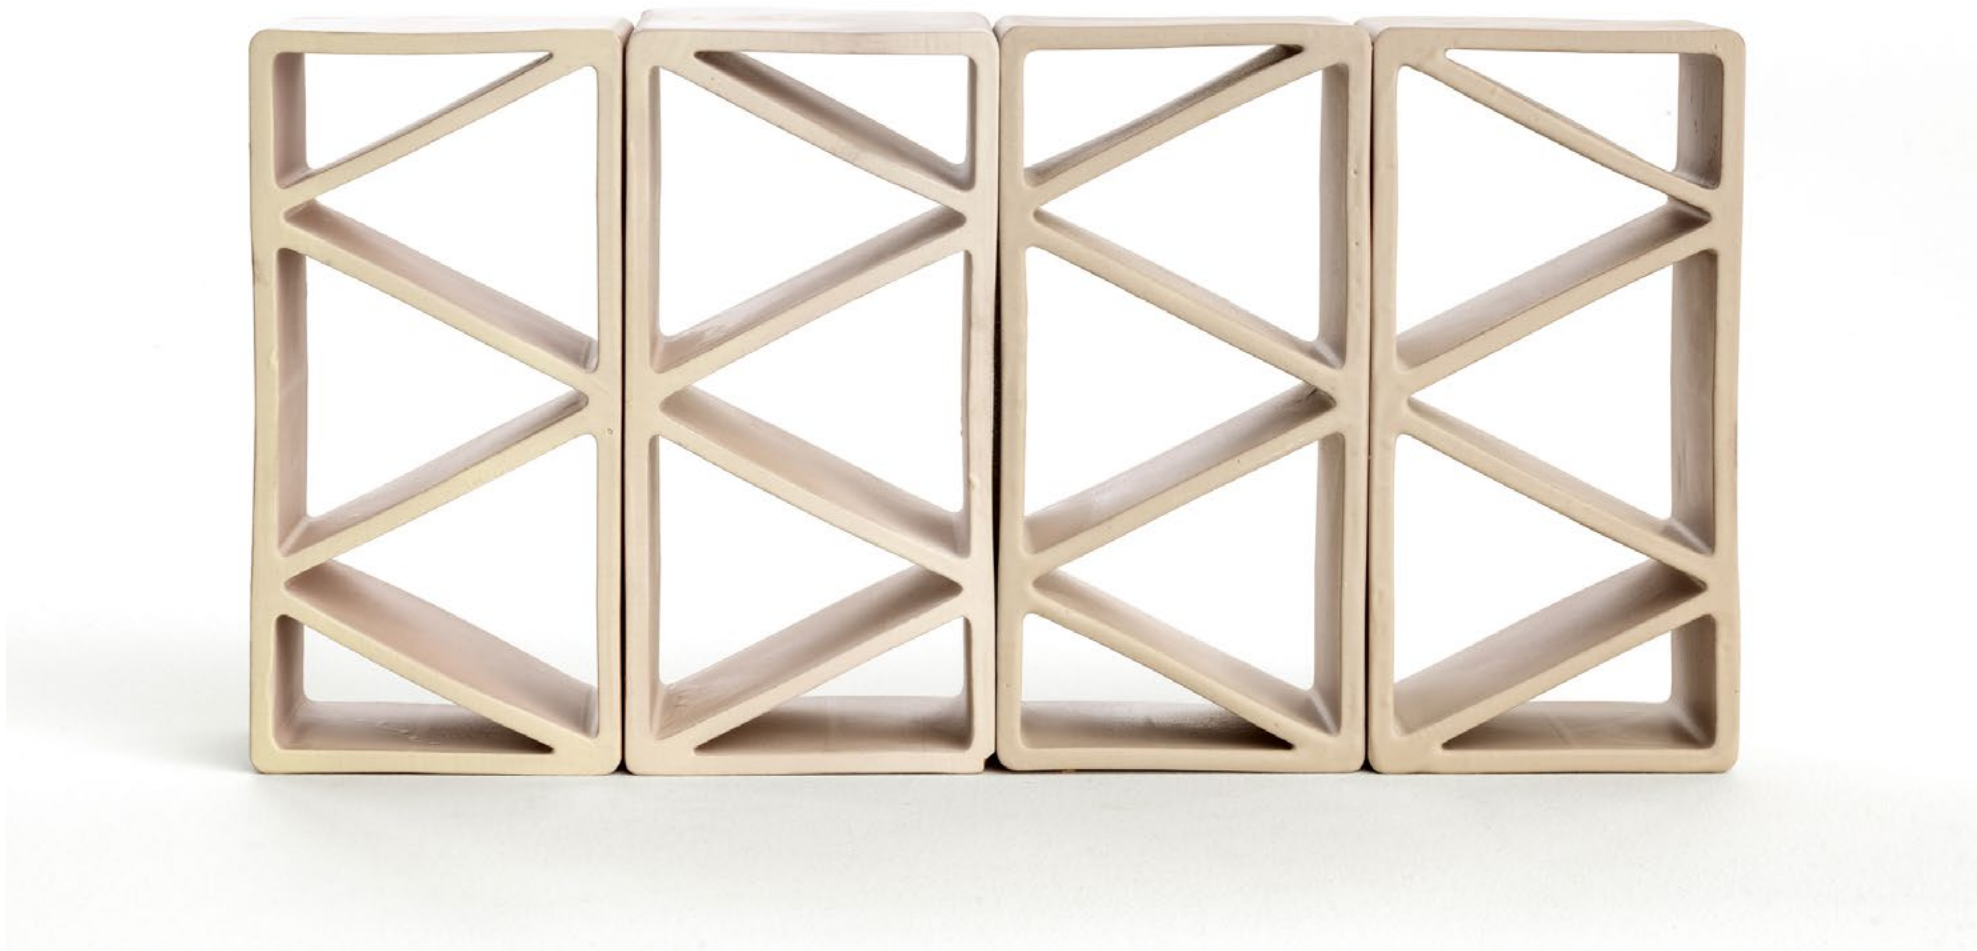

Oblique Milk, Concrete | Matte