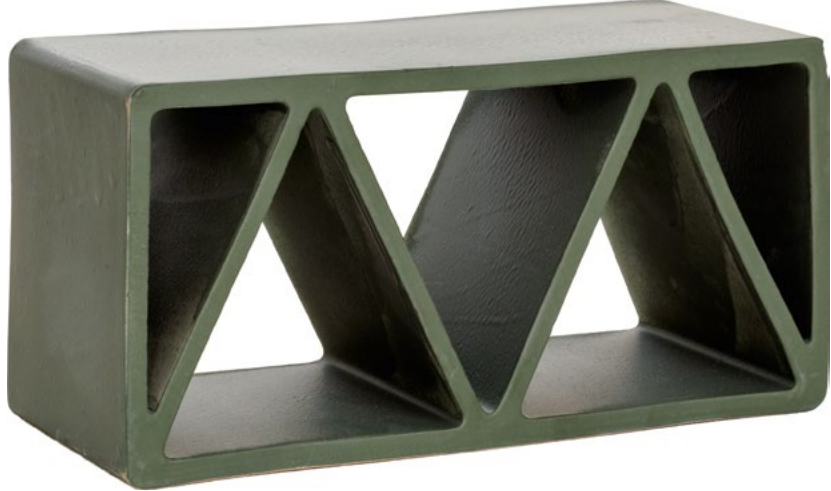

Oblique Evergreen | Matte