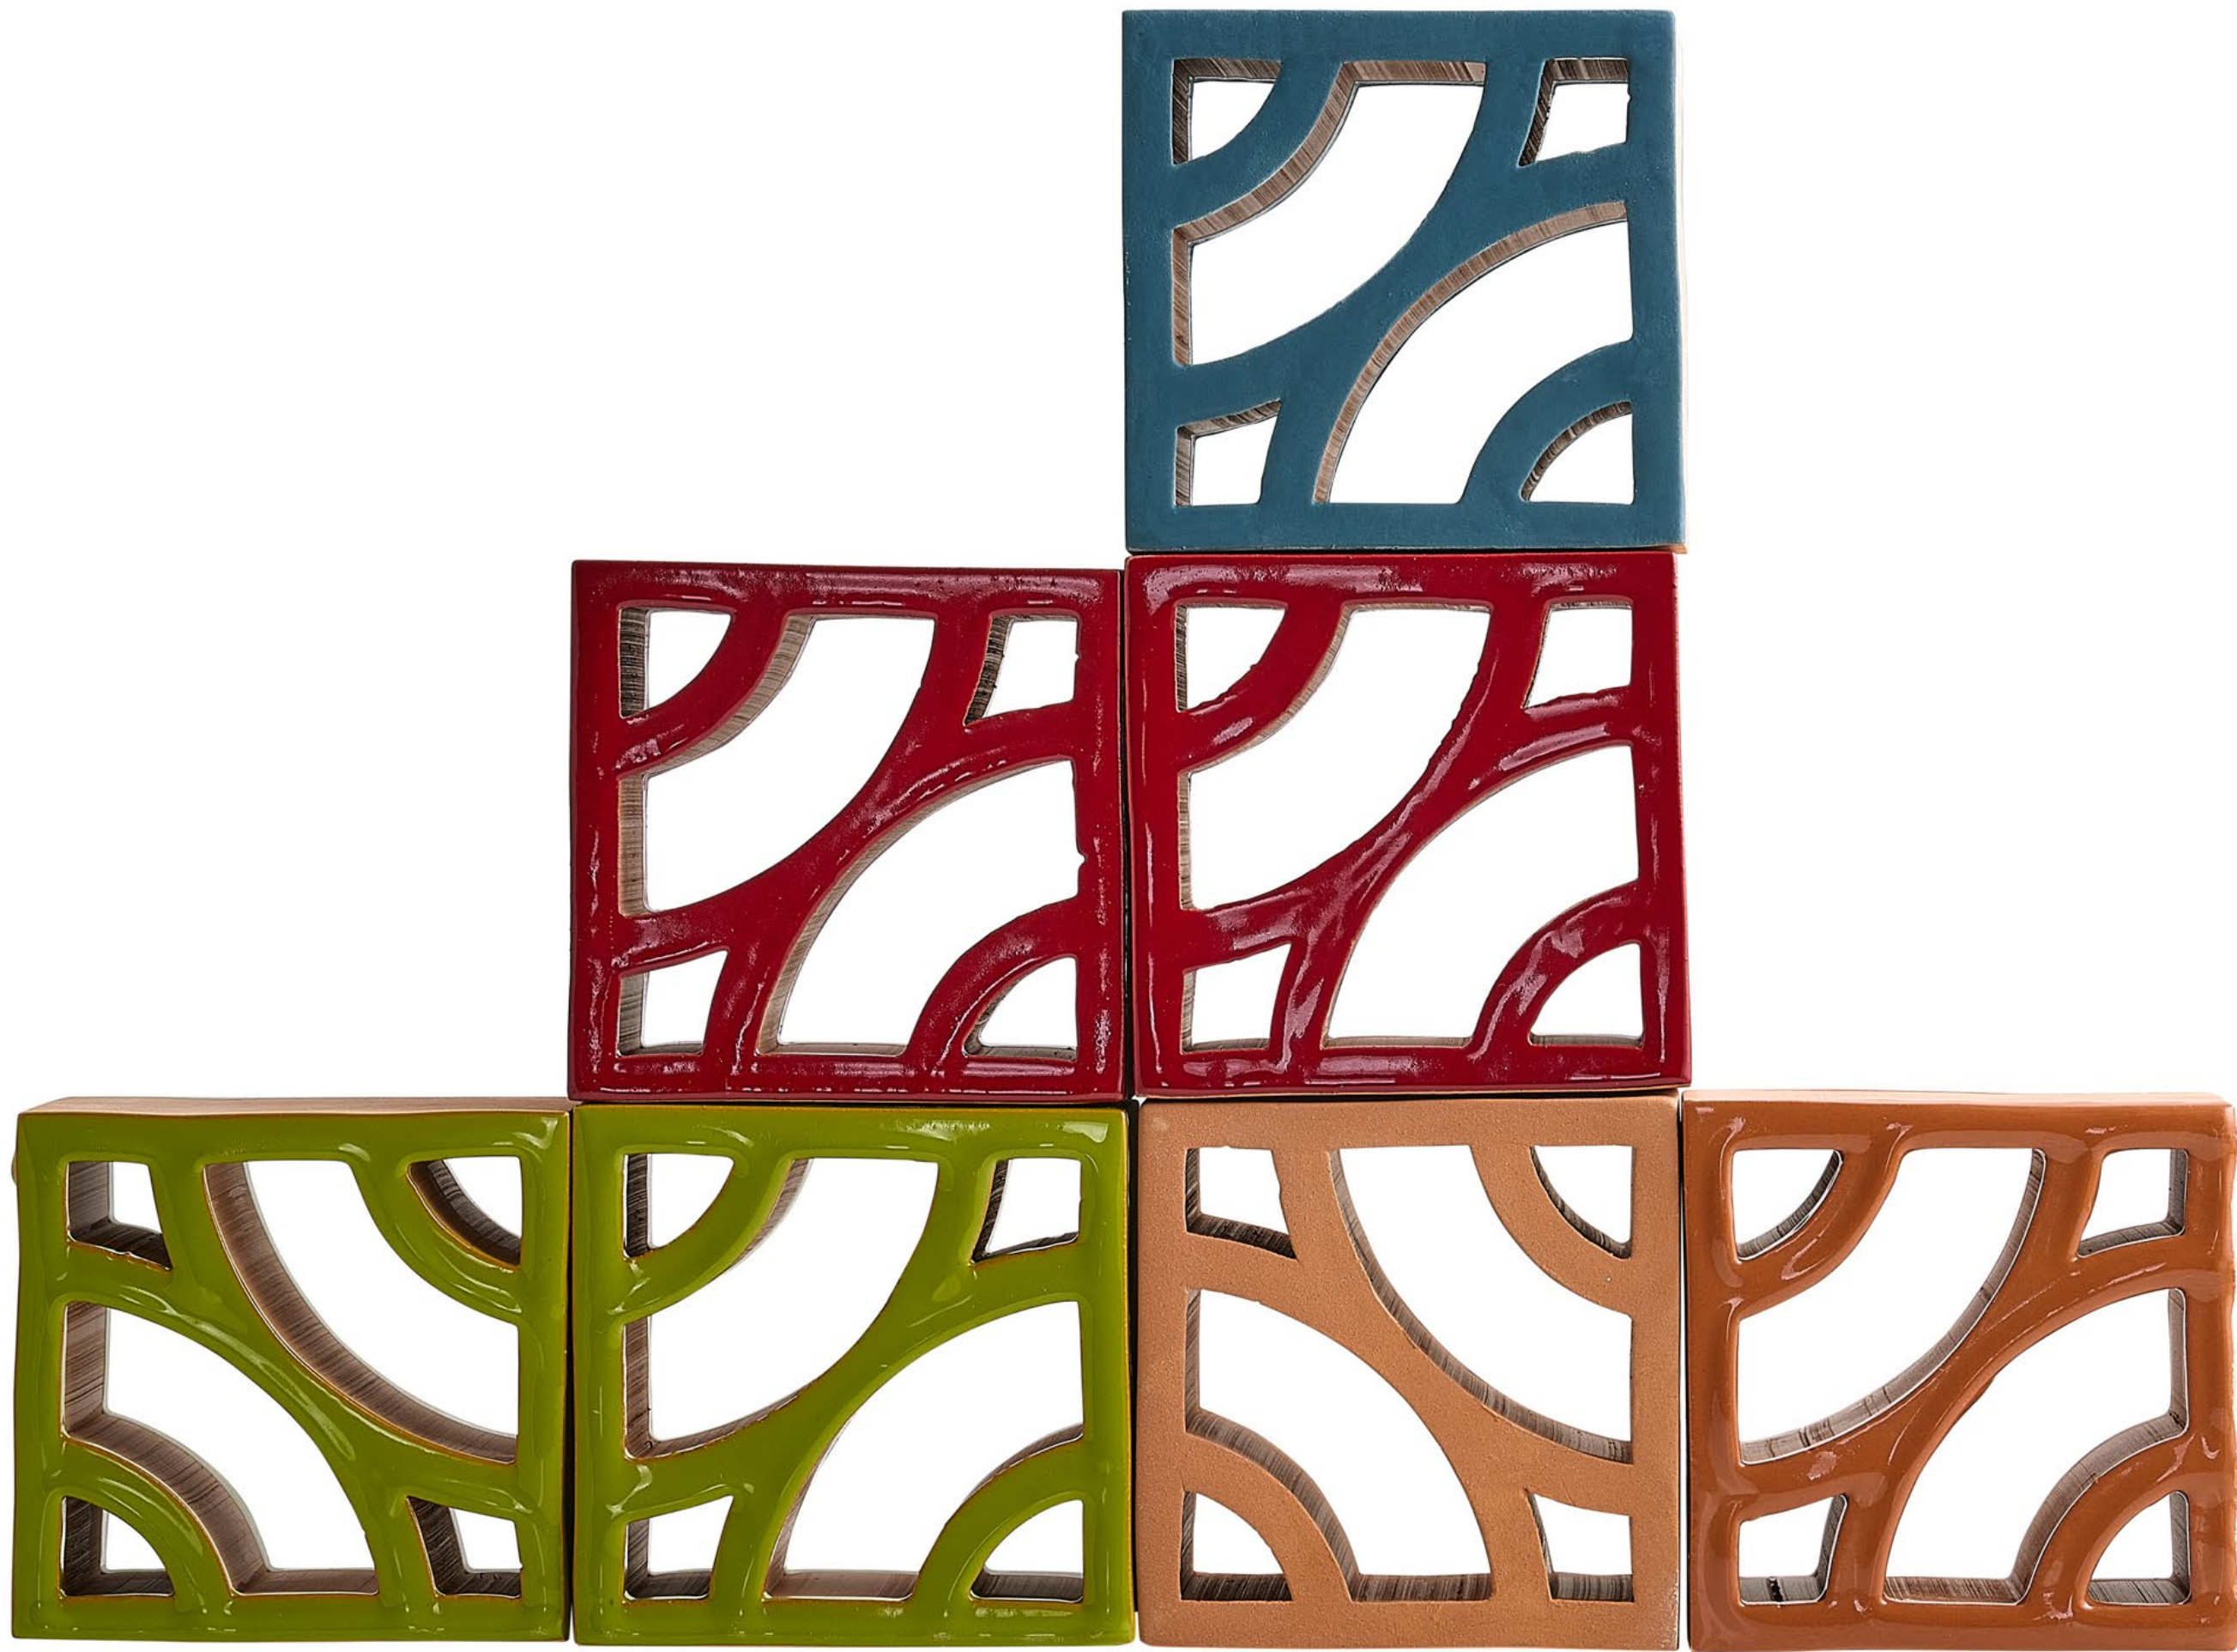

Blend Deco Skyline Blue, Urban Terracotta | Matte, **Blend Deco** Red Velvet, Lime Green, Urban Terracotta | Glossy