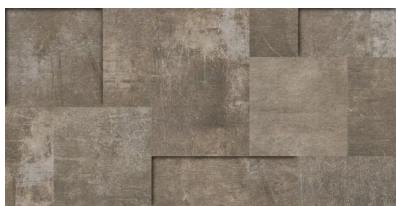

18"x36"	9mm
24"x24"	9mm
12"x24"	9mm

Rope

18"x36"	9mm
24"x24"	9mm
12"x24"	9mm

Copper

18"x36"	9mm
24"x24"	9mm
12"x24"	9mm

Iron

18"x36"	9mm
24"x24"	9mm
12"x24"	9mm

Plant

Powder Muretto 3D
11¹/₂" x 22³/₄"

Ash Muretto 3D
11¹/₂" x 22³/₄"

Clay Muretto 3D
11¹/₂" x 22³/₄"

Rope Muretto 3D
11¹/₂" x 22³/₄"

Copper Muretto 3D
11¹/₂" x 22³/₄"

Iron Muretto 3D
11¹/₂" x 22³/₄"

Chip Size	Thickness	Material	Finish	Shade	Pieces/Box	Boxes/Pallet	Coverage Box
18"x36"	9mm	Porcelain	Matte	V4	3	36	13.08 sqft/box
24"x24"	9mm	Porcelain	Matte	V4	3	40	11.49 sqft/box
12"x24"	9mm	Porcelain	Matte	V4	6	40	11.49 sqft/box
Muretto 3D	9mm	Porcelain	Matte	V4	3	15	5.20 sqft/box