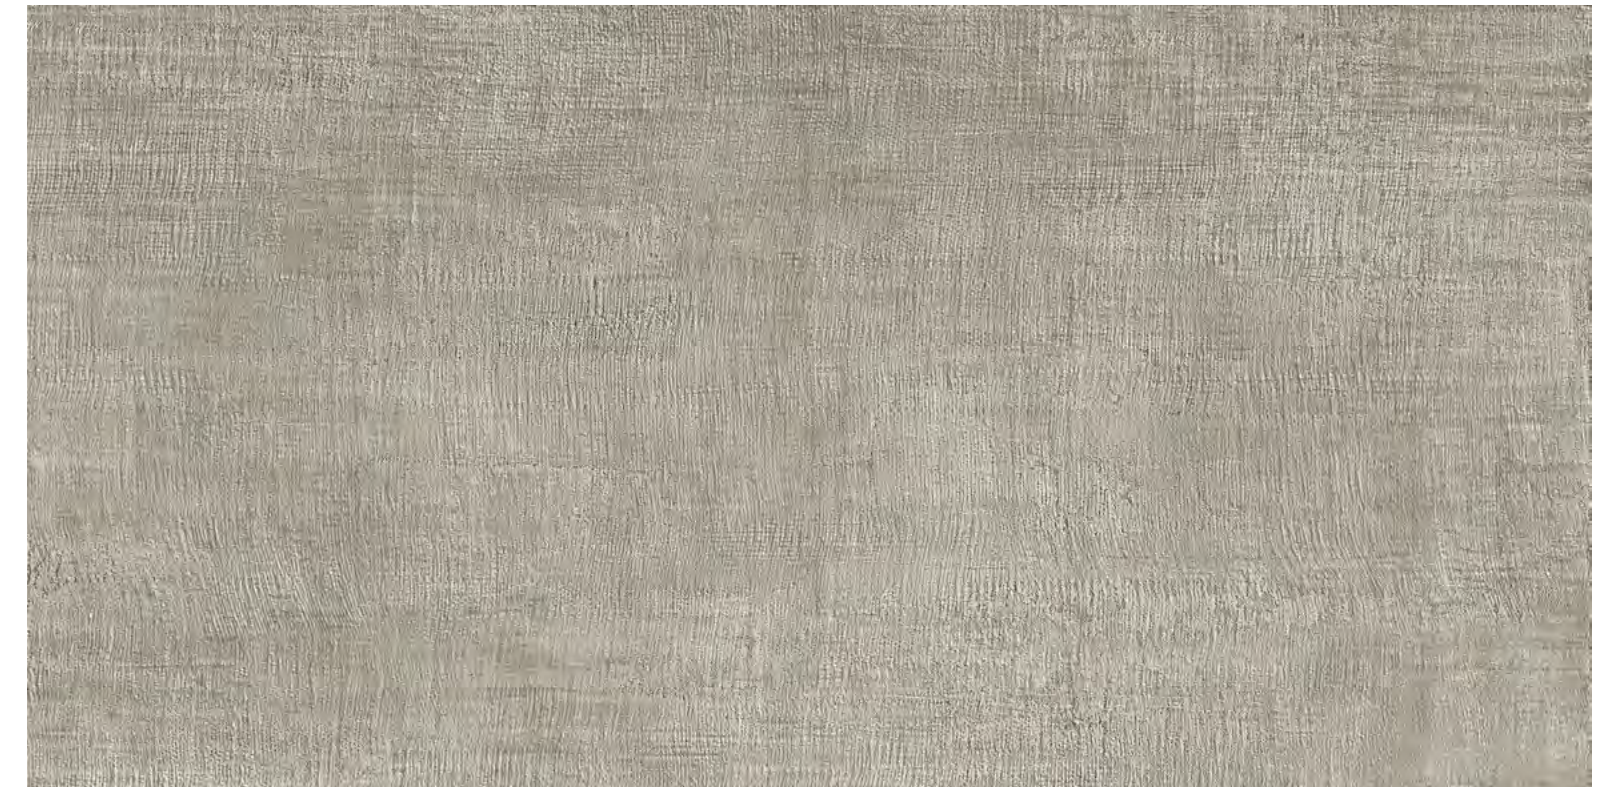

Metal Gray | Matte