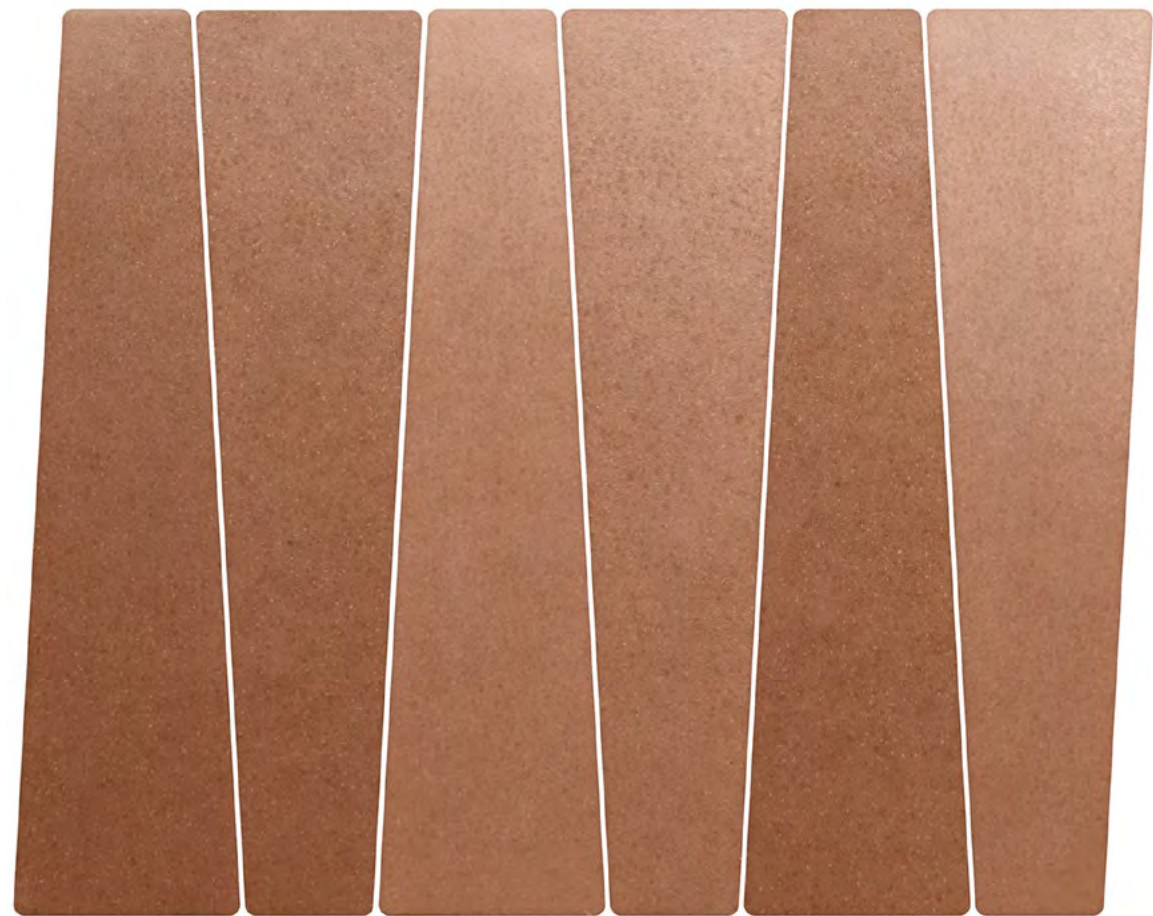

# Axis

 QUICK SHIP

The Axis collection introduces a distinctive trapezoidal shape that brings balance and sophistication to any setting. Available in eight vibrant colors with subtle sparkle and rich variation, its elongated geometry creates harmonious patterns with a sense of movement and precision. Crafted in durable porcelain, Axis combines bold design with enduring quality.

**Arena** | Matte  
2.5" x 9" (8 mm Thick)

**Gris** | Matte  
2.5" x 9" (8 mm Thick)

**Chocolate** | Matte  
2.5" x 9" (8 mm Thick)

**Antracita** | Matte  
2.5" x 9" (8 mm Thick)

**Barro** | Matte  
2.5" x 9" (8 mm Thick)

**Granada** | Matte  
2.5" x 9" (8 mm Thick)

**Musgo** | Matte  
2.5" x 9" (8 mm Thick)

**Oceano** | Matte  
2.5" x 9" (8 mm Thick)

**Arena | Matte**

**Gris | Matte**

**Chocolate | Matte**

**Antracita | Matte**