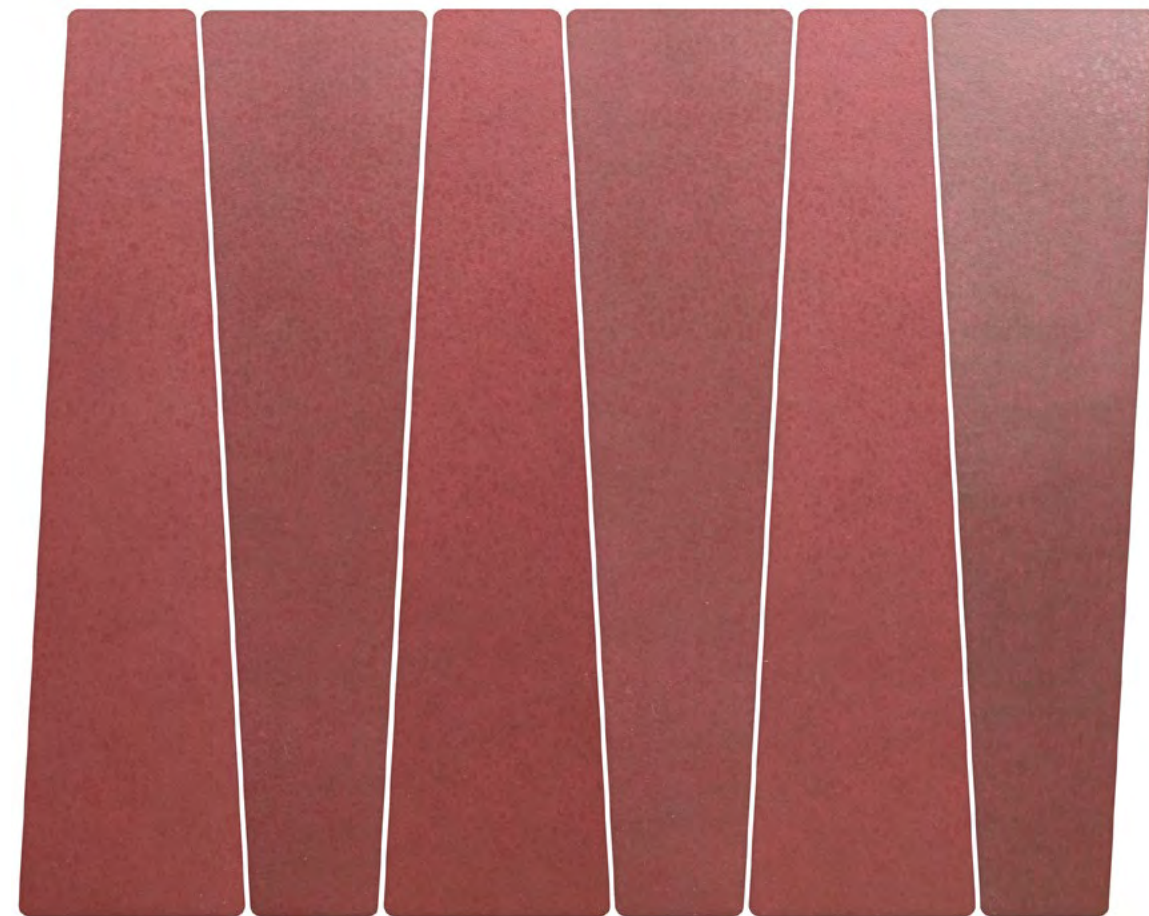

# Axis

 QUICK SHIP

The Axis collection introduces a distinctive trapezoidal shape that brings balance and sophistication to any setting. Available in eight vibrant colors with subtle sparkle and rich variation, its elongated geometry creates harmonious patterns with a sense of movement and precision. Crafted in durable porcelain, Axis combines bold design with enduring quality.

**Arena** | Matte  
2.5" x 9" (8 mm Thick)

**Gris** | Matte  
2.5" x 9" (8 mm Thick)

**Chocolate** | Matte  
2.5" x 9" (8 mm Thick)

**Antracita** | Matte  
2.5" x 9" (8 mm Thick)

**Barro** | Matte  
2.5" x 9" (8 mm Thick)

**Granada** | Matte  
2.5" x 9" (8 mm Thick)

**Musgo** | Matte  
2.5" x 9" (8 mm Thick)

**Oceano** | Matte  
2.5" x 9" (8 mm Thick)

**Arena | Matte**

**Gris | Matte**

**Chocolate | Matte**

**Antracita | Matte**