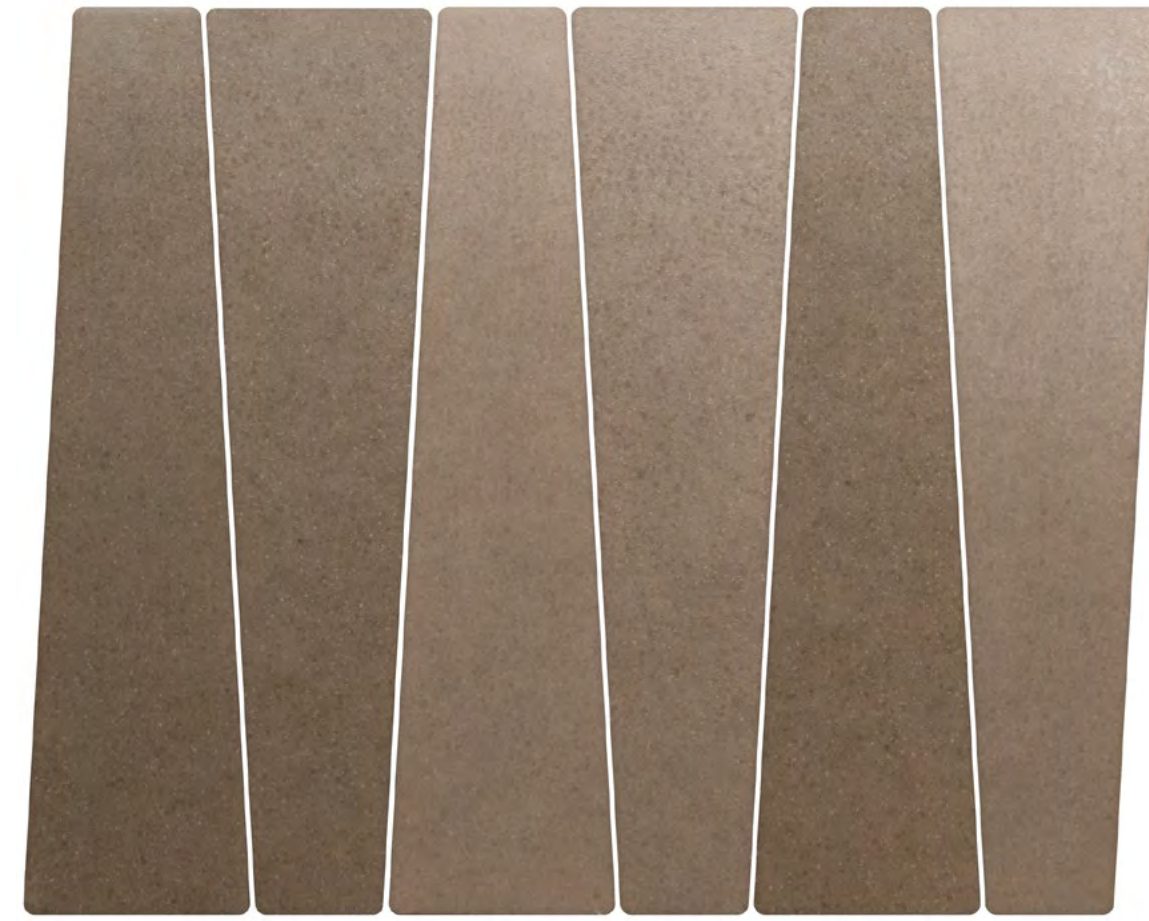

# Axis

 QUICK SHIP

The Axis collection introduces a distinctive trapezoidal shape that brings balance and sophistication to any setting. Available in eight vibrant colors with subtle sparkle and rich variation, its elongated geometry creates harmonious patterns with a sense of movement and precision. Crafted in durable porcelain, Axis combines bold design with enduring quality.

**Arena** | Matte  
2.5" x 9" (8 mm Thick)

**Gris** | Matte  
2.5" x 9" (8 mm Thick)

**Chocolate** | Matte  
2.5" x 9" (8 mm Thick)

**Antracita** | Matte  
2.5" x 9" (8 mm Thick)

**Barro** | Matte  
2.5" x 9" (8 mm Thick)