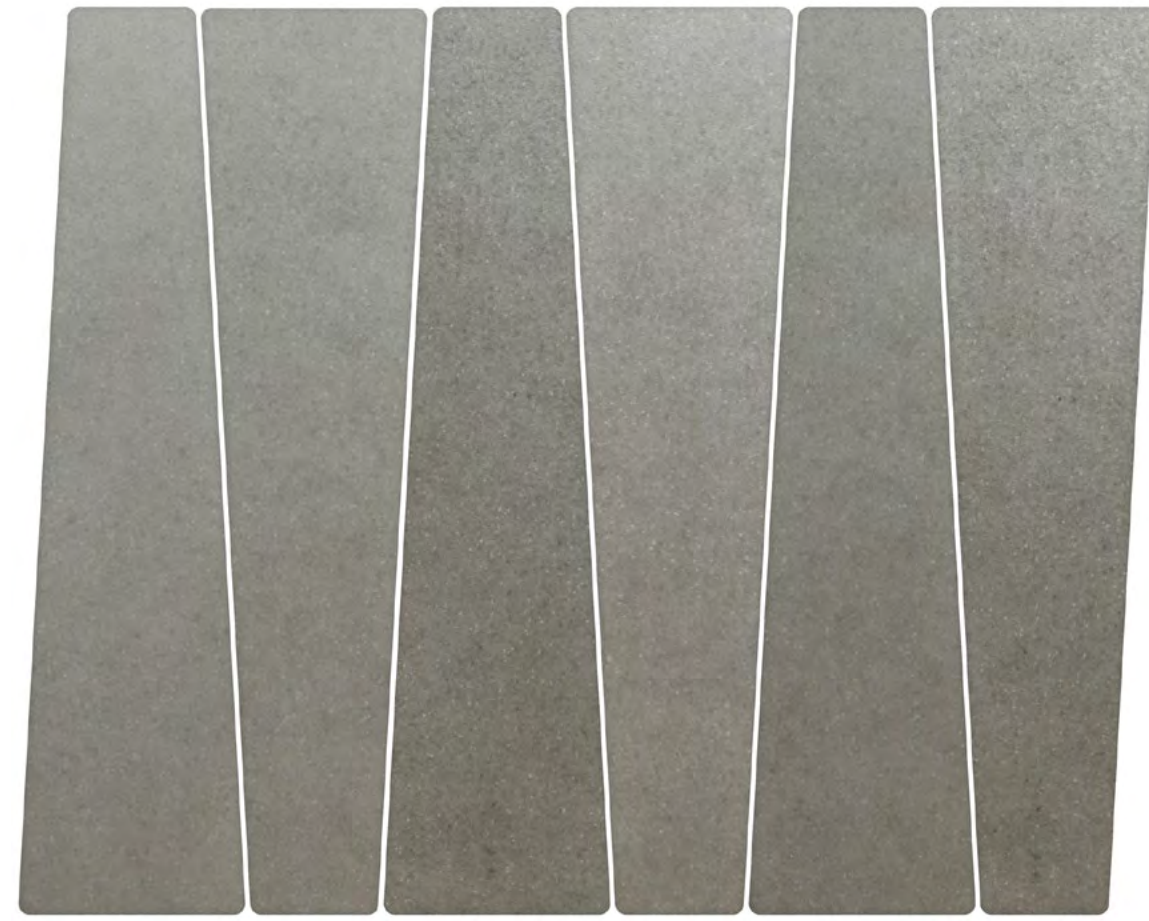

# Axis

 QUICK SHIP

The Axis collection introduces a distinctive trapezoidal shape that brings balance and sophistication to any setting. Available in eight vibrant colors with subtle sparkle and rich variation, its elongated geometry creates harmonious patterns with a sense of movement and precision. Crafted in durable porcelain, Axis combines bold design with enduring quality.

**Arena** | Matte  
2.5" x 9" (8 mm Thick)

**Gris** | Matte  
2.5" x 9" (8 mm Thick)

**Chocolate** | Matte  
2.5" x 9" (8 mm Thick)

**Antracita** | Matte  
2.5" x 9" (8 mm Thick)

**Barro** | Matte  
2.5" x 9" (8 mm Thick)

**Granada** | Matte  
2.5" x 9" (8 mm Thick)

**Musgo** | Matte  
2.5" x 9" (8 mm Thick)

**Oceano** | Matte  
2.5" x 9" (8 mm Thick)

**Arena | Matte**

**Gris | Matte**

**Chocolate | Matte**

**Antracita | Matte**