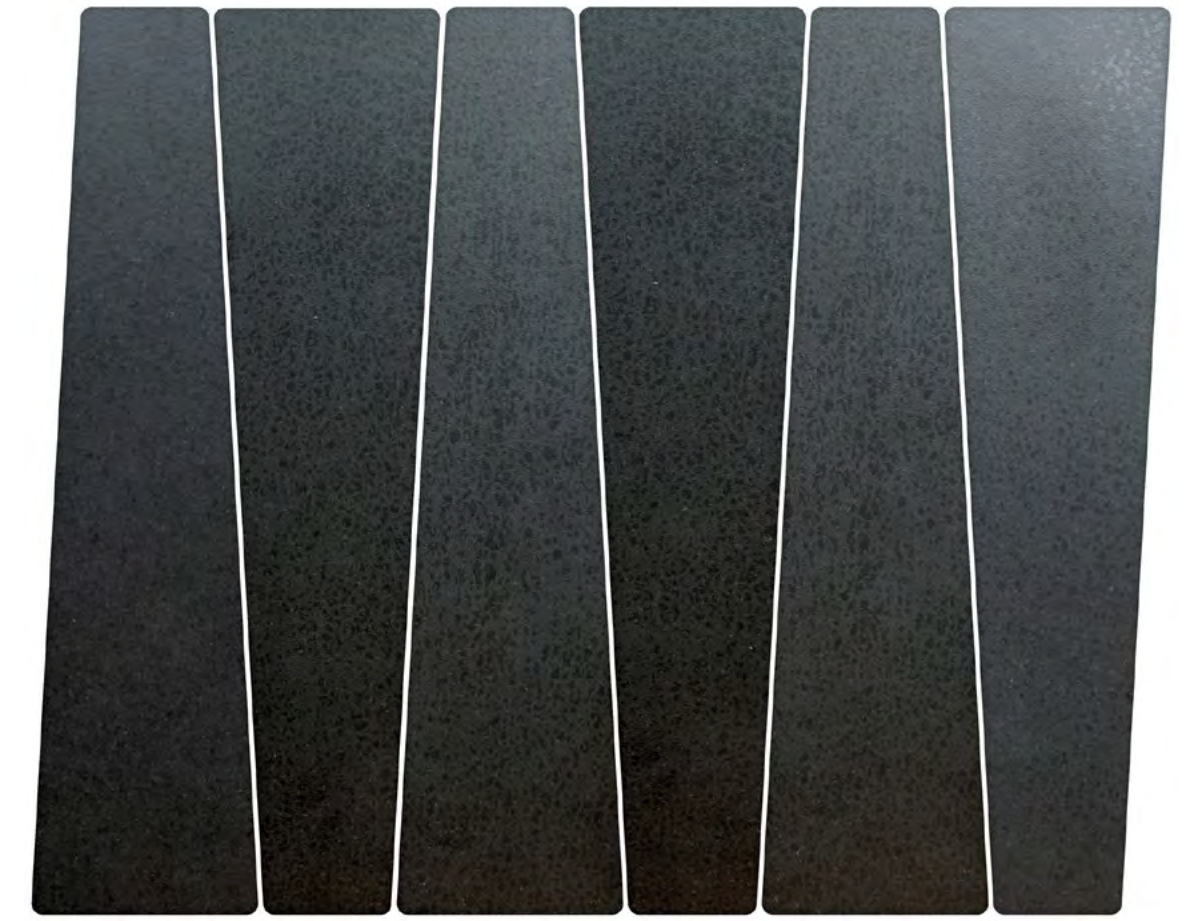

# Axis

 QUICK SHIP

The Axis collection introduces a distinctive trapezoidal shape that brings balance and sophistication to any setting. Available in eight vibrant colors with subtle sparkle and rich variation, its elongated geometry creates harmonious patterns with a sense of movement and precision. Crafted in durable porcelain, Axis combines bold design with enduring quality.

**Arena** | Matte  
2.5" x 9" (8 mm Thick)

**Gris** | Matte  
2.5" x 9" (8 mm Thick)

**Chocolate** | Matte  
2.5" x 9" (8 mm Thick)

**Antracita** | Matte  
2.5" x 9" (8 mm Thick)

**Barro** | Matte  
2.5" x 9" (8 mm Thick)