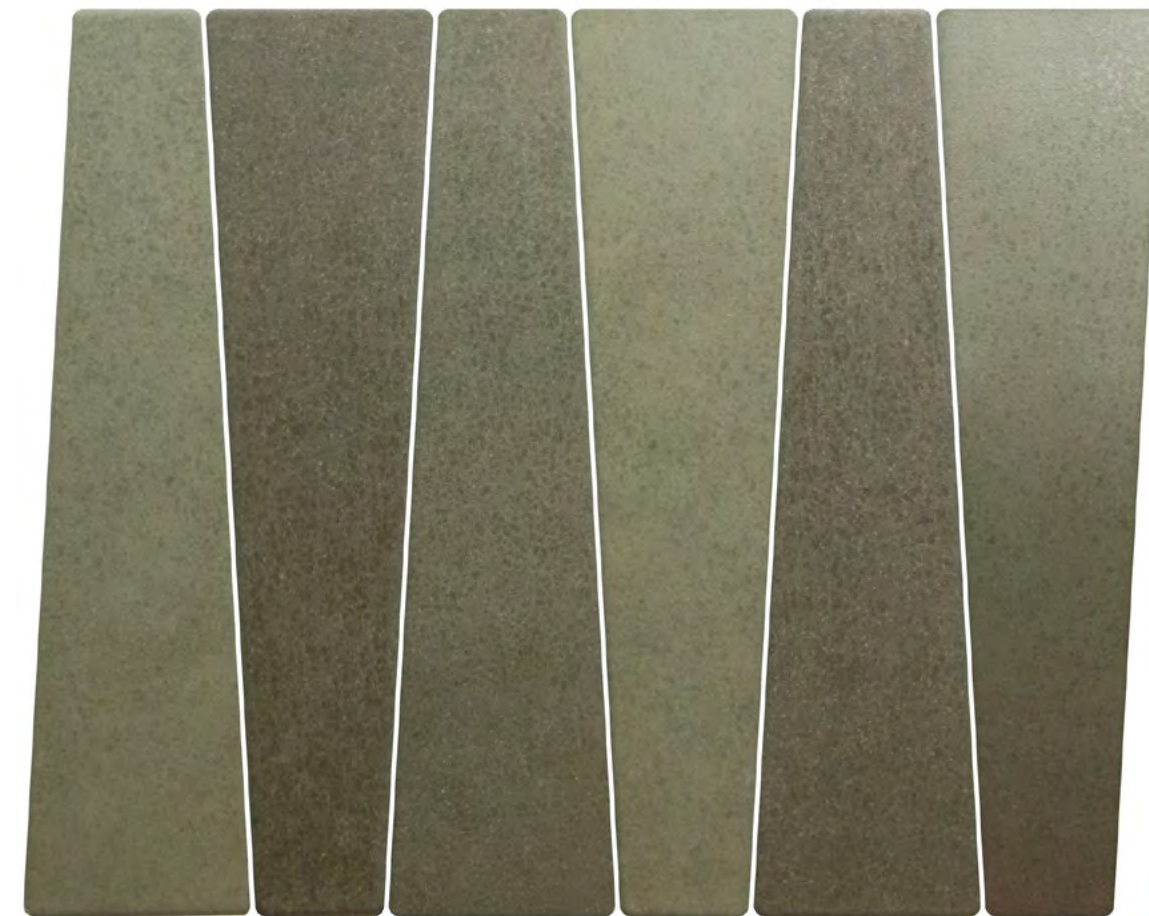

# Axis

 QUICK SHIP

The Axis collection introduces a distinctive trapezoidal shape that brings balance and sophistication to any setting. Available in eight vibrant colors with subtle sparkle and rich variation, its elongated geometry creates harmonious patterns with a sense of movement and precision. Crafted in durable porcelain, Axis combines bold design with enduring quality.

**Arena** | Matte  
2.5" x 9" (8 mm Thick)

**Gris** | Matte  
2.5" x 9" (8 mm Thick)

**Chocolate** | Matte  
2.5" x 9" (8 mm Thick)

**Antracita** | Matte  
2.5" x 9" (8 mm Thick)

**Barro** | Matte  
2.5" x 9" (8 mm Thick)

**Granada** | Matte  
2.5" x 9" (8 mm Thick)

**Musgo** | Matte  
2.5" x 9" (8 mm Thick)

**Oceano** | Matte  
2.5" x 9" (8 mm Thick)

**Arena | Matte**

**Gris | Matte**

**Chocolate | Matte**

**Antracita | Matte**