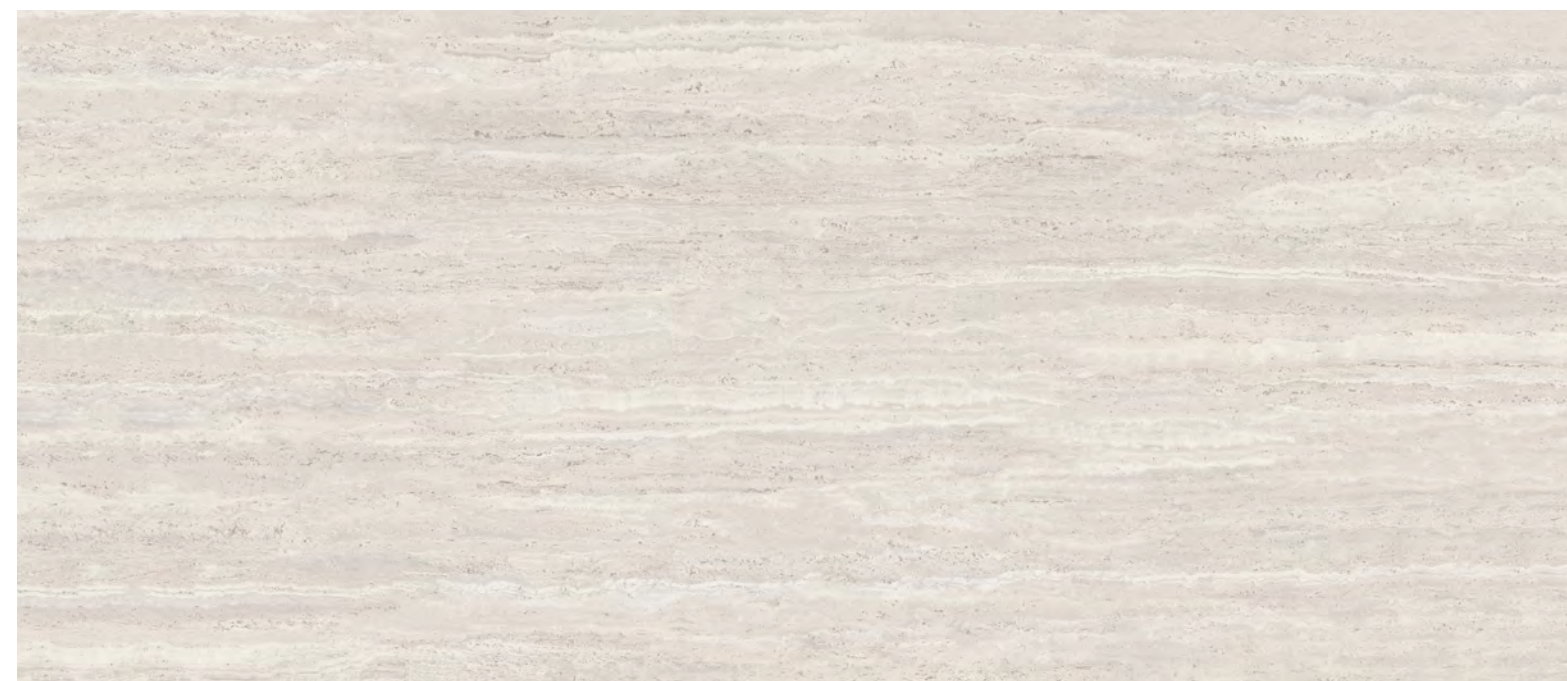

Trevi Pearl | Satin/Matte/Textured/Flute 3D