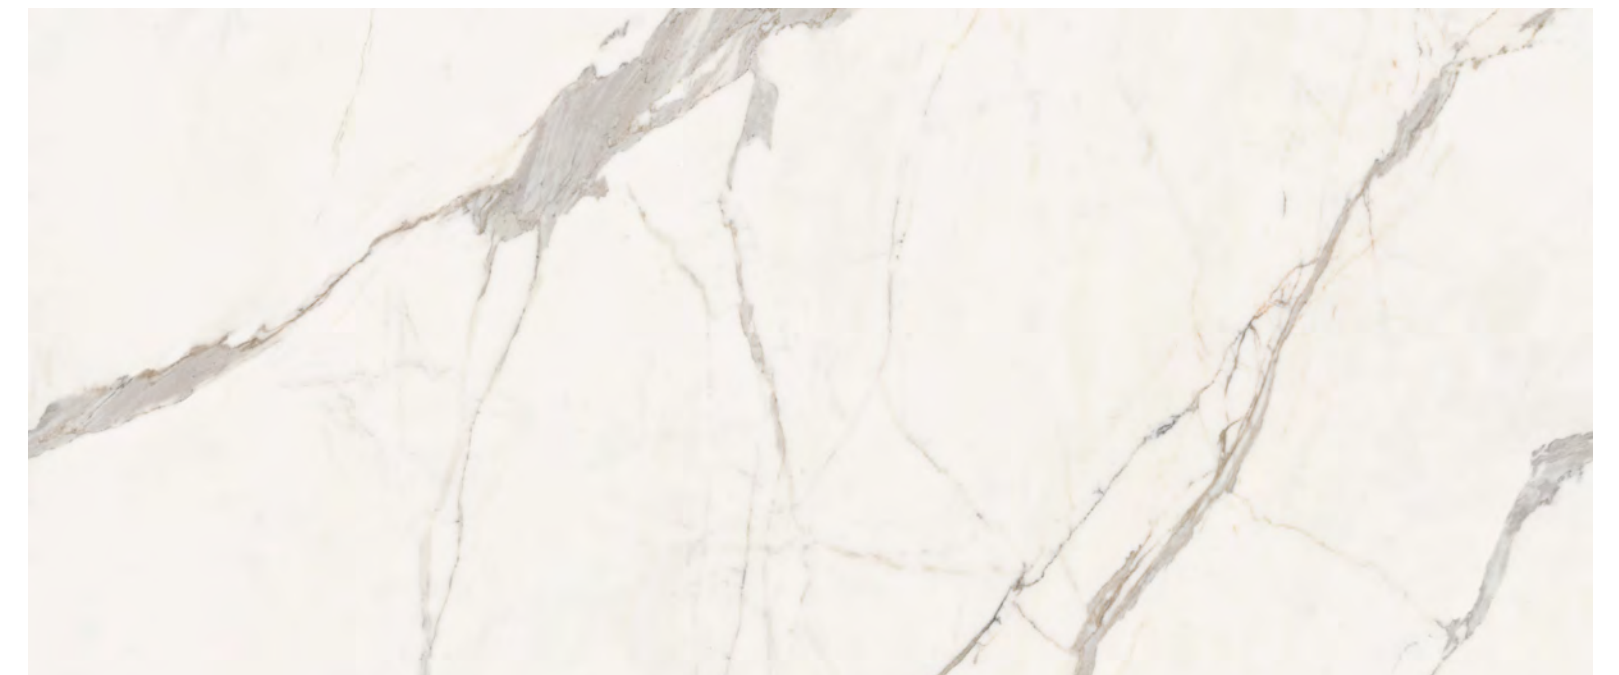

Versilia Assoluto White | Polished/Satin/Matte/Textured/Flute 3D