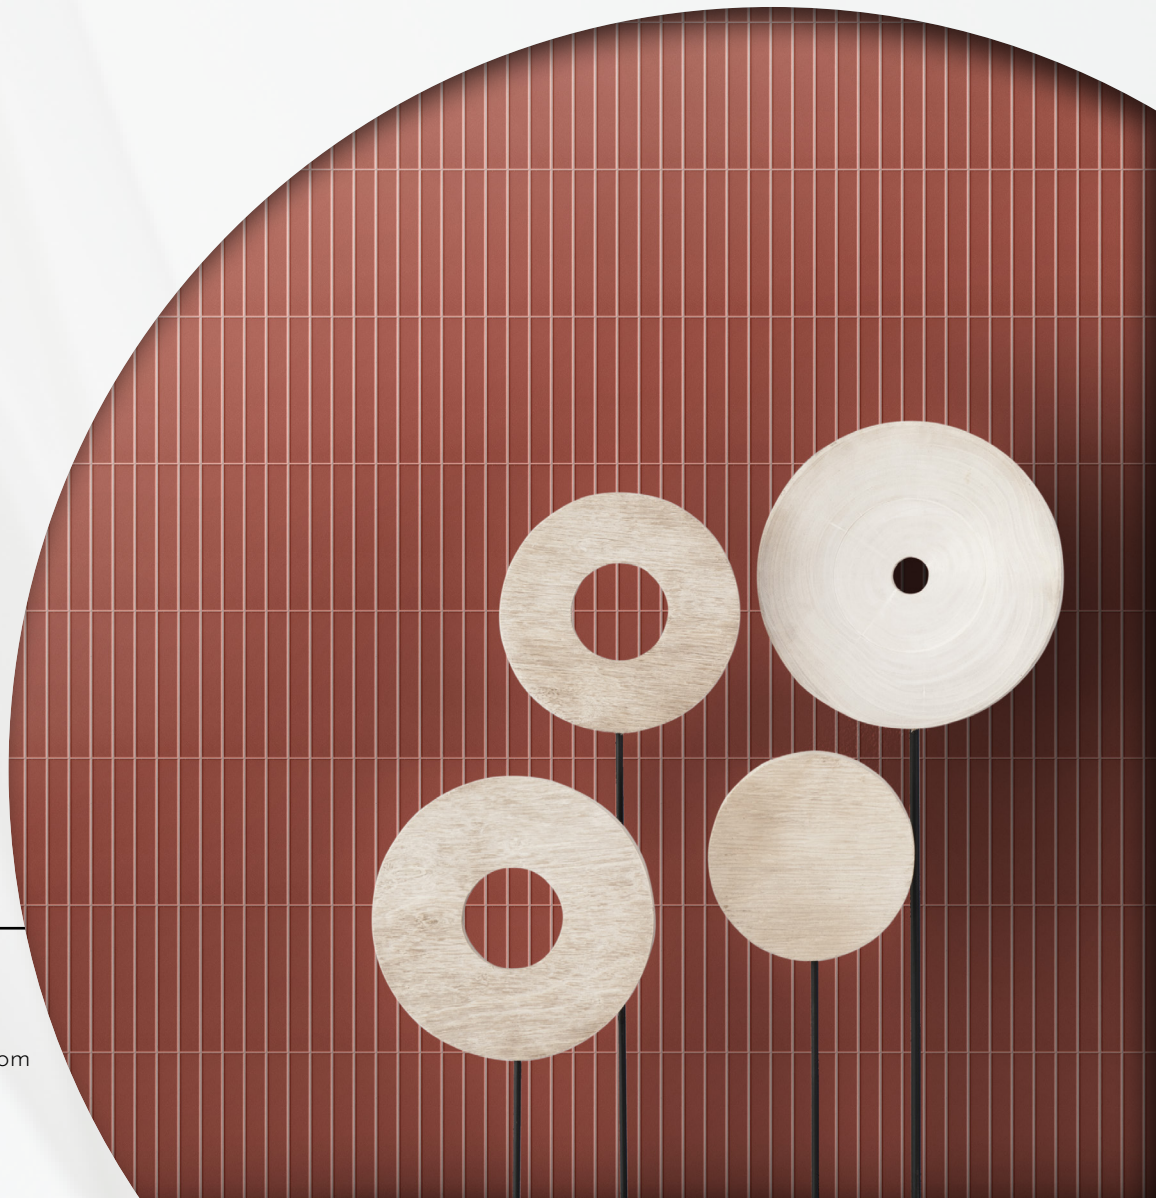

PLATFORM | SURFACES

CARAMELLA

Platform Surfaces
330 County Line Rd.
Bensenville, IL 60106
630.526.3399 | platformsurfaces.com

Green Echo Matte

Ocean Wave Matte

Yellow Corn Matte

Cherry Pie Matte

Caramella - Stix Matte