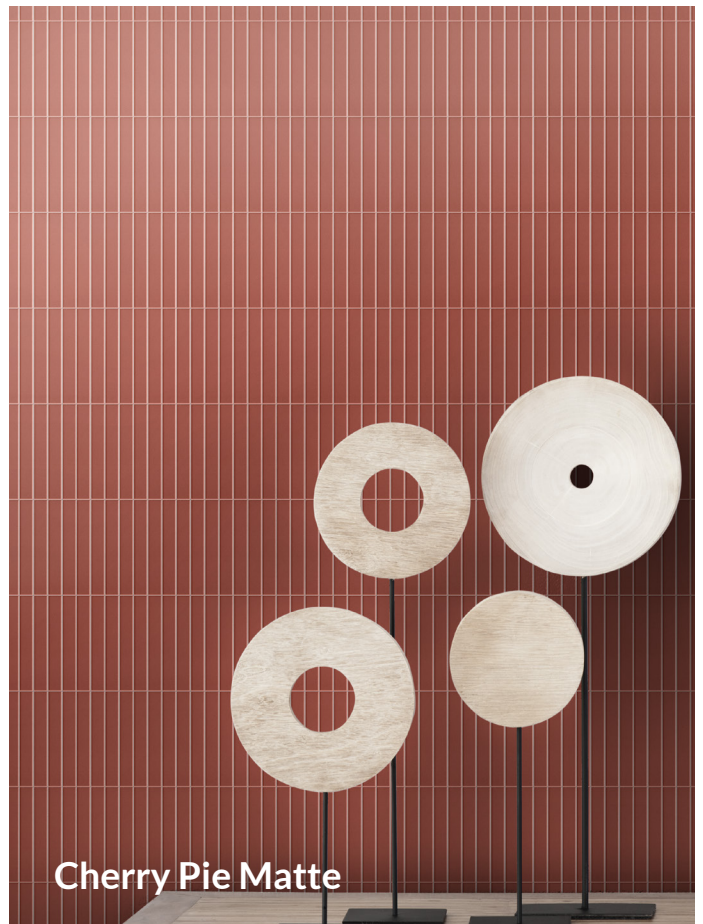

PLATFORM | SURFACES

CARAMELLA

Platform Surfaces
330 County Line Rd.
Bensenville, IL 60106
630.526.3399 | platformsurfaces.com

Green Echo Matte

Ocean Wave Matte

Yellow Corn Matte

Cherry Pie Matte

Caramella - Stix Matte