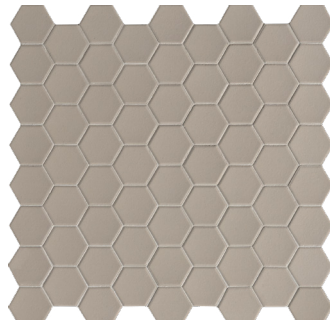

Wild Sage

Lemon Sorbet
Black Swan

Yellow Corn

Ocean Wave

Caramella - Hexagon Mosaic

Lemon Sorbet Hex
12"x12" Matte 4.5mm

Dutch White Hex
12"x12" Matte 4.5mm

Wild Sage Hex
12"x12" Matte 4.5mm

Laurel Green Hex
12"x12" Matte 4.5mm

Green Echo Hex
12"x12" Matte 4.5mm

Azure Mist Hex
12"x12" Matte 4.5mm

Cadet Blue Hex
12"x12" Matte 4.5mm

Aegean Blue Hex
12"x12" Matte 4.5mm

Ocean Wave Hex
12"x12" Matte 4.5mm

Deep Navy Hex
12"x12" Matte 4.5mm

Cherry Pie Hex
12"x12" Matte 4.5mm

Cherry Pie Hex
12"x12" Matte 4.5mm

Rosy Blush Hex
12"x12" Matte 4.5mm

Yellow Corn Hex
12"x12" Matte 4.5mm

Black Swan Hex
12"x12" Matte 4.5mm