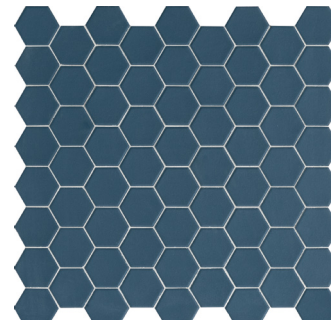

Wild Sage

Lemon Sorbet
Black Swan

Yellow Corn

Ocean Wave

Caramella - Hexagon Mosaic

Lemon Sorbet Hex
12"x12" Matte 4.5mm

Dutch White Hex
12"x12" Matte 4.5mm

Wild Sage Hex
12"x12" Matte 4.5mm

Laurel Green Hex
12"x12" Matte 4.5mm

Green Echo Hex
12"x12" Matte 4.5mm

Azure Mist Hex
12"x12" Matte 4.5mm

Cadet Blue Hex
12"x12" Matte 4.5mm

Aegean Blue Hex
12"x12" Matte 4.5mm

Ocean Wave Hex
12"x12" Matte 4.5mm

Deep Navy Hex
12"x12" Matte 4.5mm

Cherry Pie Hex
12"x12" Matte 4.5mm

Cherry Pie Hex
12"x12" Matte 4.5mm

Rosy Blush Hex
12"x12" Matte 4.5mm

Yellow Corn Hex
12"x12" Matte 4.5mm

Black Swan Hex
12"x12" Matte 4.5mm