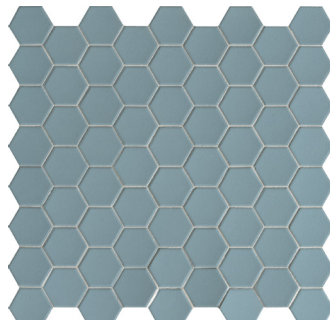

Wild Sage

Lemon Sorbet
Black Swan

Yellow Corn

Ocean Wave

Caramella - Hexagon Mosaic

Lemon Sorbet Hex
12"x12" Matte 4.5mm

Dutch White Hex
12"x12" Matte 4.5mm

Wild Sage Hex
12"x12" Matte 4.5mm

Laurel Green Hex
12"x12" Matte 4.5mm

Green Echo Hex
12"x12" Matte 4.5mm

Azure Mist Hex
12"x12" Matte 4.5mm

Cadet Blue Hex
12"x12" Matte 4.5mm

Aegean Blue Hex
12"x12" Matte 4.5mm

Ocean Wave Hex
12"x12" Matte 4.5mm