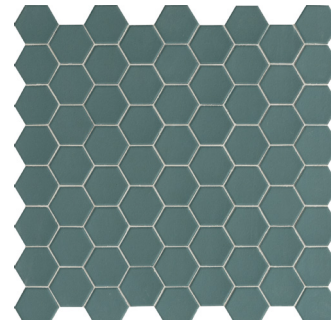

Wild Sage

Lemon Sorbet
Black Swan

Yellow Corn

Ocean Wave

Caramella - Hexagon Mosaic

Lemon Sorbet Hex
12"x12" Matte 4.5mm

Dutch White Hex
12"x12" Matte 4.5mm

Wild Sage Hex
12"x12" Matte 4.5mm

Laurel Green Hex
12"x12" Matte 4.5mm

Green Echo Hex
12"x12" Matte 4.5mm

Azure Mist Hex
12"x12" Matte 4.5mm

Cadet Blue Hex
12"x12" Matte 4.5mm

Aegean Blue Hex
12"x12" Matte 4.5mm

Ocean Wave Hex
12"x12" Matte 4.5mm