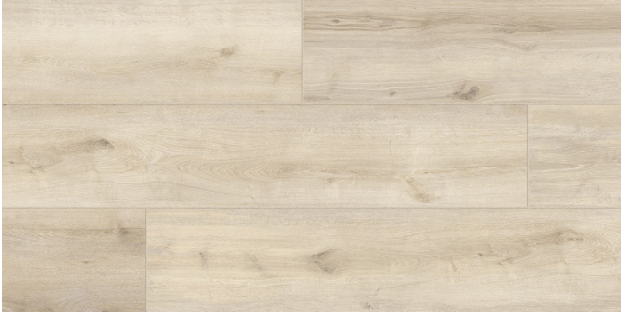

PLATFORM | SURFACES

LAGUNA

Wood Look Porcelain

Platform Surfaces
330 County Line Rd.
Bensenville, IL 60106
630.526.3399 | platformsurfaces.com

Saddle Deco

Natural

Natural Chevron

Honey

Laguna

Natural
12"x70" 8mm
Matte

Honey
12"x70" 8mm
Matte

Saddle
12"x70" 8mm
Matte

Natural Deco
16"x16"
Matte

Honey Deco
16"x16"
Matte

Saddle Deco
16"x16"
Matte

Natural Chevron
12"x31"
Matte

Honey Chevron
12"x31"
Matte

Saddle Chevron
12"x31"
Matte

Natural

Saddle

Honey Chevron

Saddle Deco

Laguna

Technical Data