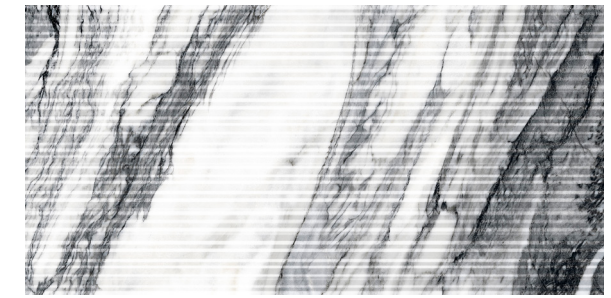

Zebre Plisse
24"x48" Matte
12"x24" Matte