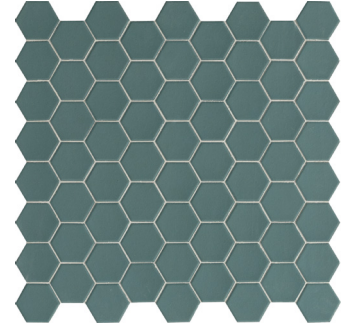

Lemon Sorbet
Black Swan

Yellow Corn

Ocean Wave

Caramella - Hexagon Mosaic/Hex Floor Matte

Lemon Sorbet Hex
12"x12" Matte 4.5mm
5"x6" Hex Floor 8.5mm

Dutch White Hex
12"x12" Matte 4.5mm
5"x6" Hex Floor 8.5mm

Wild Sage Hex
12"x12" Matte 4.5mm
5"x6" Hex Floor 8.5mm

Laurel Green Hex
12"x12" Matte 4.5mm
5"x6" Hex Floor 8.5mm

Green Echo Hex
12"x12" Matte 4.5mm
5"x6" Hex Floor 8.5mm

Azure Mist Hex
12"x12" Matte 4.5mm
5"x6" Hex Floor 8.5mm