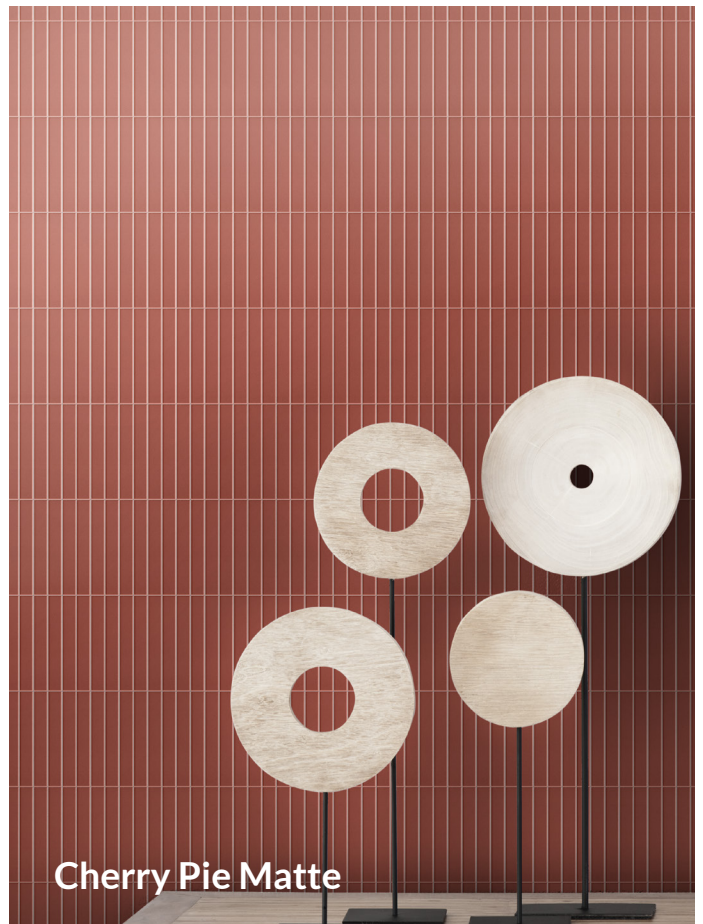

PLATFORM | SURFACES

CARAMELLA

Porcelain Floor & Wall

Platform Surfaces
330 County Line Rd.
Bensenville, IL 60106
630.526.3399 | platformsurfaces.com

Green Echo Matte

Ocean Wave Matte

Yellow Corn Matte

Cherry Pie Matte