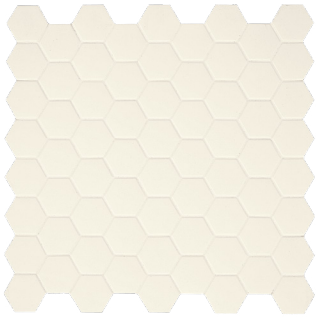

Blue Lagoon Stix
11.4"x12" Glossy 5.5mm

Fjord Blue Stix
11.4"x12" Glossy 5.5mm

Imperial Blue Stix
11.4"x12" Glossy 5.5mm

Dark Denim Stix
11.4"x12" Glossy 5.5mm

Canyon Beige Stix
11.4"x12" Glossy 5.5mm

Dreamy Pink Stix
11.4"x12" Glossy 5.5mm

Lemon Sorbet
Black Swan

Yellow Corn

Ocean Wave

Caramella - Hexagon Mosaic/Hex Floor Matte

Lemon Sorbet Hex
12"x12" Matte 4.5mm
5"x6" Hex Floor 8.5mm

Dutch White Hex
12"x12" Matte 4.5mm
5"x6" Hex Floor 8.5mm

Wild Sage Hex
12"x12" Matte 4.5mm
5"x6" Hex Floor 8.5mm

Laurel Green Hex
12"x12" Matte 4.5mm
5"x6" Hex Floor 8.5mm

Green Echo Hex
12"x12" Matte 4.5mm
5"x6" Hex Floor 8.5mm

Azure Mist Hex
12"x12" Matte 4.5mm
5"x6" Hex Floor 8.5mm