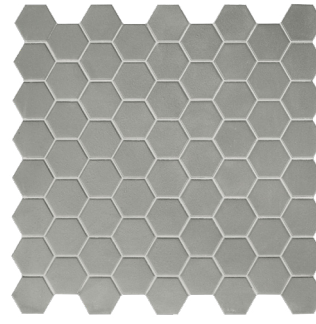

Blue Lagoon Stix
11.4"x12" Glossy 5.5mm

Fjord Blue Stix
11.4"x12" Glossy 5.5mm

Imperial Blue Stix
11.4"x12" Glossy 5.5mm

Dark Denim Stix
11.4"x12" Glossy 5.5mm

Canyon Beige Stix
11.4"x12" Glossy 5.5mm

Dreamy Pink Stix
11.4"x12" Glossy 5.5mm

Lemon Sorbet
Black Swan

Yellow Corn

Ocean Wave

Caramella - Hexagon Mosaic/Hex Floor Matte

Lemon Sorbet Hex
12"x12" Matte 4.5mm
5"x6" Hex Floor 8.5mm

Dutch White Hex
12"x12" Matte 4.5mm
5"x6" Hex Floor 8.5mm

Wild Sage Hex
12"x12" Matte 4.5mm
5"x6" Hex Floor 8.5mm

Laurel Green Hex
12"x12" Matte 4.5mm
5"x6" Hex Floor 8.5mm

Green Echo Hex
12"x12" Matte 4.5mm
5"x6" Hex Floor 8.5mm

Azure Mist Hex
12"x12" Matte 4.5mm
5"x6" Hex Floor 8.5mm