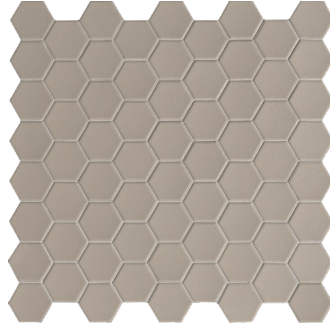

Blue Lagoon Stix
11.4"x12" Glossy 5.5mm

Fjord Blue Stix
11.4"x12" Glossy 5.5mm

Imperial Blue Stix
11.4"x12" Glossy 5.5mm

Dark Denim Stix
11.4"x12" Glossy 5.5mm

Canyon Beige Stix
11.4"x12" Glossy 5.5mm

Dreamy Pink Stix
11.4"x12" Glossy 5.5mm

Lemon Sorbet
Black Swan

Yellow Corn

Ocean Wave

Caramella - Hexagon Mosaic/Hex Floor Matte

Lemon Sorbet Hex
12"x12" Matte 4.5mm
5"x6" Hex Floor 8.5mm

Dutch White Hex
12"x12" Matte 4.5mm
5"x6" Hex Floor 8.5mm

Wild Sage Hex
12"x12" Matte 4.5mm
5"x6" Hex Floor 8.5mm

Laurel Green Hex
12"x12" Matte 4.5mm
5"x6" Hex Floor 8.5mm

Green Echo Hex
12"x12" Matte 4.5mm
5"x6" Hex Floor 8.5mm

Azure Mist Hex
12"x12" Matte 4.5mm
5"x6" Hex Floor 8.5mm