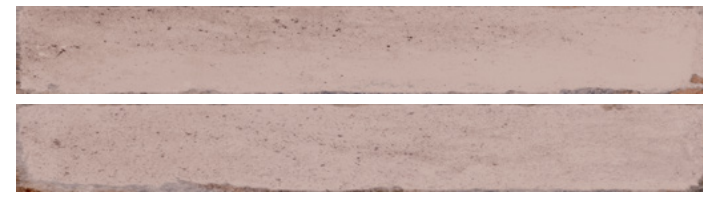

# RUSTICA

Ceramic Wall Subway Tile

Platform Surfaces  
330 County Line Rd.  
Bensenville, IL 60106  
630.526.3399 | [platformsurfaces.com](https://platformsurfaces.com)

# Rustica

**Bianca**  
2"x16"  
Glossy

**Grigio**  
2"x16"  
Glossy

**Cappuccino**  
2"x16"  
Glossy

**Istana**  
2"x16"  
Glossy

**Zafferano**  
2"x16"  
Glossy

**Pevero**  
2"x16"  
Glossy

**Bonus**  
2"x16"  
Glossy

**Mugoni**  
2"x16"  
Glossy

Pevero

Bonus

Istana

Bianca