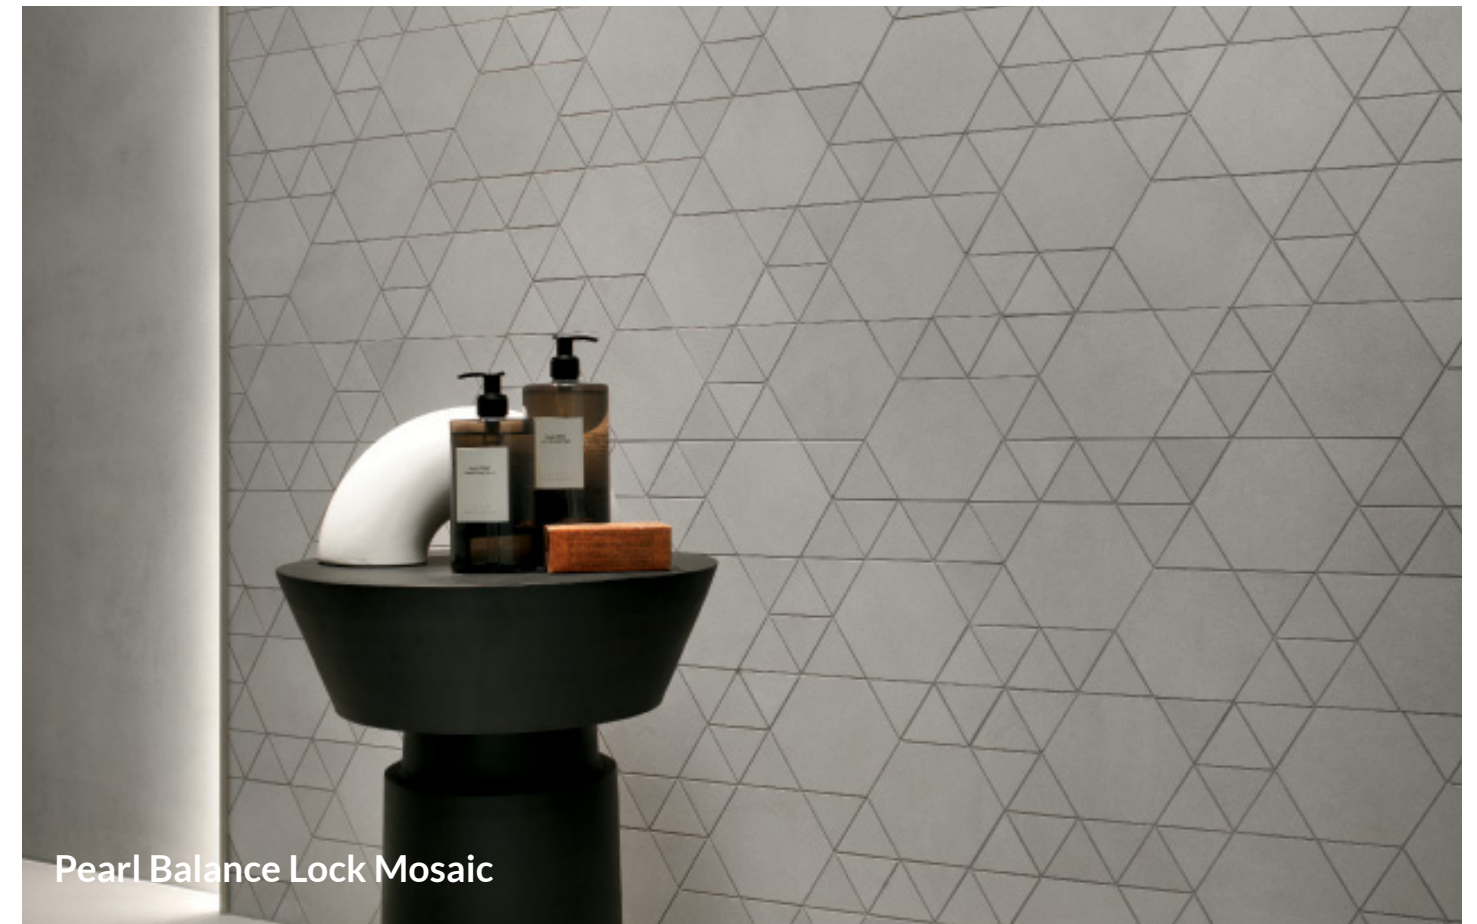

Ghiaia Elements - Mineral

Technical Data for Ghiaia Elements

Technical Specifications	Matte
Water Absorption	$\leq 0.5\%$
Breaking Strength	$S \geq 1500 \text{ N}$
Frost Resistance	Resistant
DCOF	Wet ≥ 0.50 Sensitech
Chemical Resistance	Resistant
Stain Resistant	Resistant