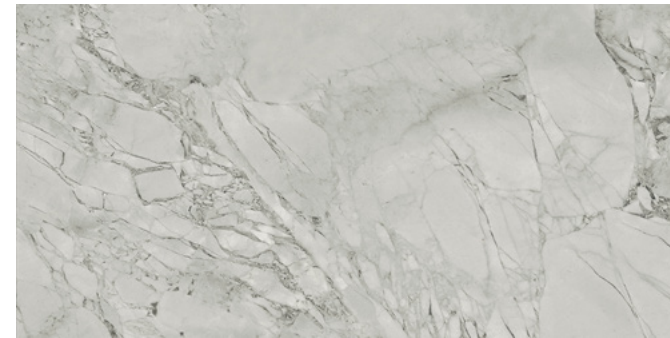

Foam Grey
48"x110" 6mm Polished
48"x48" 9mm Polished
32"x32" 9mm Polished
24"x48" 9mm Polished/Matte
24"x48" 6mm Polished
12"x24" 9mm Matte