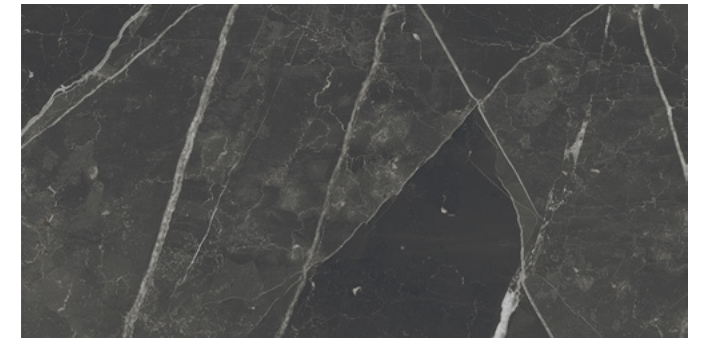

Dark Diamond
48"x110" 6mm Polished
48"x48" 9mm Polished
32"x32" 9mm Polished
24"x48" 9mm Polished/Matte
12"x24" 9mm Matte