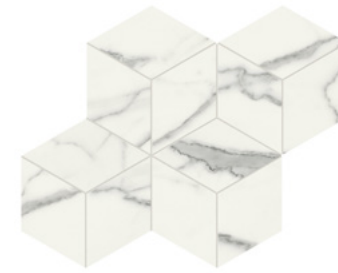

Foam Grey
3"x18" 9mm Matte

Foam Grey
3"x18" 9mm Matte

Dark Diamond
3"x18" 9mm Matte

Dark Diamond
3"x18" 9mm Matte

Opulent

Calacatta Oro Fino Rombo 18"x14"
Polished

Calacatta Vena Antica Rombo 18"x14"
Polished

Statuario Vena Argento Rombo 18"x14"
Polished

Foam Grey Rombo 18"x14"
Polished

River Grey Rombo 18"x14"
Polished

Dark Diamond Rombo 18"x14"
Polished

Calacatta Oro Fino Arco 16"x12"
Polished

Calacatta Vena Antica Arco 16"x12"
Polished