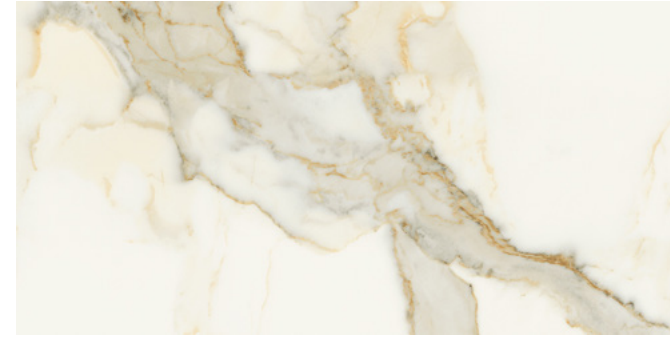

Opulent

Calacatta Oro Fino
48"x110" 6mm Polished
48"x48" 9mm Polished
32"x32" 9mm Polished
24"x48" 9mm Polished/Matte
24"x48" 6mm Polished
12"x24" 9mm Polished
12"x24" 9mm Matte