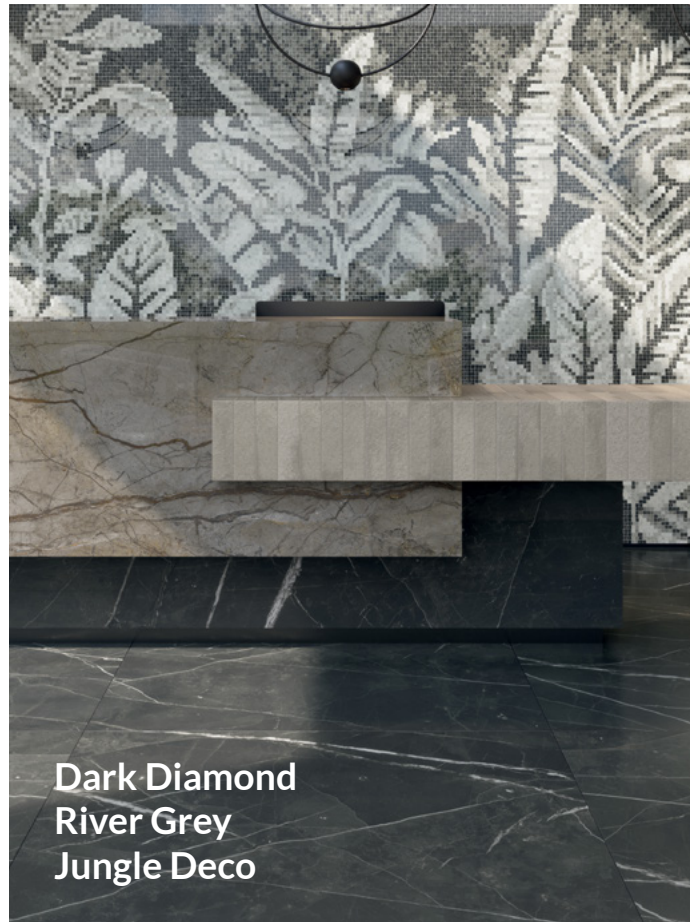

PLATFORM | SURFACES

OPULENT

Marble Look Porcelain Tile

Platform Surfaces
330 County Line Rd.
Bensenville, IL 60106
630.526.3399 | platformsurfaces.com

Calacatta Oro Fino

Statuario Vena Argenta

Foam Grey

Dark Diamond
River Grey
Jungle Deco

Opulent

Calacatta Oro Fino
48"x110" 6mm Polished
48"x48" 9mm Polished
32"x32" 9mm Polished
24"x48" 9mm Polished/Matte
24"x48" 6mm Polished
12"x24" 9mm Polished
12"x24" 9mm Matte

Statuario Vena Argento
48"x110" 6mm Polished
48"x48" 9mm Polished
32"x32" 9mm Polished
24"x48" 9mm Polished/Matte
24"x48" 6mm Polished
12"x24" 9mm Polished
12"x24" 9mm Matte