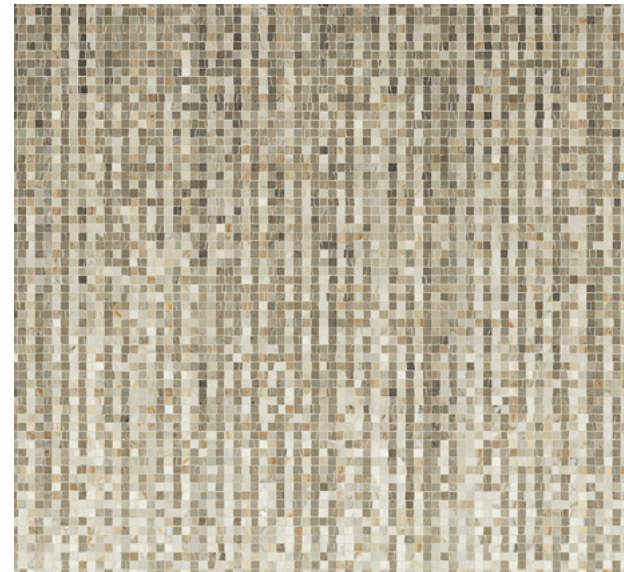

Opulent

Jungle 48"x110" Polished

Zoomed in to show pattern

Drop 48"x110" Polished

Zoomed in to show pattern

Opulent

Packaging

Size	Sq. Ft./Box	Pieces/Box
48"x110" Rect.	35.91	1
48"x48" Rect.	31.00	2
24"x48" Rect.	15.50	2
12"x24" Rect.	13.56	7
32"x32" Rect.	13.78	2
Chevron	9.44	26
Hexagon	12.67	29