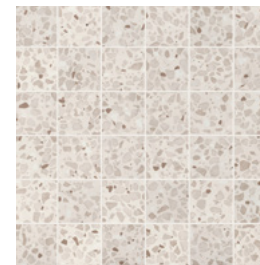

PLATFORM | SURFACES

COLORAZZO

Porcelain Tile and Floor

Platform Surfaces
330 County Line Rd.
Bensenville, IL 60106
630.526.3399 | platformsurfaces.com

Colorazzo

Bianco
24"x24" 9mm Matte
12"x24" 9mm Matte

Beige
24"x24" 9mm Matte
12"x24" 9mm Matte

Rosa
24"x24" 9mm Matte
12"x24" 9mm Matte

Salvia
24"x24" 9mm Matte
12"x24" 9mm Matte

Azzurro
24"x24" 9mm Matte
12"x24" 9mm Matte

Bianco 2x2 Mosaic
12"x12" Matte

Beige 2x2 Mosaic
12"x12" Matte

Rosa 2x2 Mosaic
12"x12" Matte