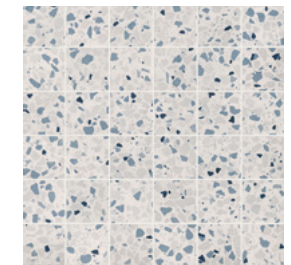

Azzurro 2x2 Mosaic
12"x12" Matte