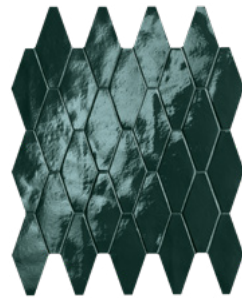

Petrolio Rombi
12"x14" Glossy