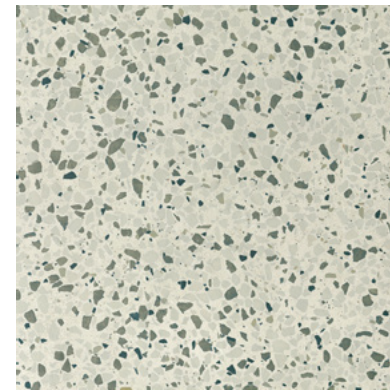

PLATFORM | SURFACES

COLORAZZO

Porcelain Tile and Floor

Platform Surfaces
330 County Line Rd.
Bensenville, IL 60106
630.526.3399 | platformsurfaces.com

Colorazzo

Bianco
24"x24" 9mm Matte
12"x24" 9mm Matte

Beige
24"x24" 9mm Matte
12"x24" 9mm Matte

Rosa
24"x24" 9mm Matte
12"x24" 9mm Matte

Salvia
24"x24" 9mm Matte
12"x24" 9mm Matte

Azzurro
24"x24" 9mm Matte
12"x24" 9mm Matte

Bianco 2x2 Mosaic
12"x12" Matte

Beige 2x2 Mosaic
12"x12" Matte

Rosa 2x2 Mosaic
12"x12" Matte