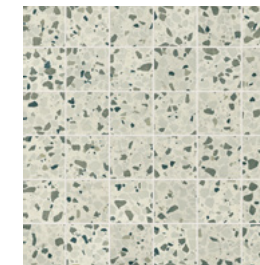

PLATFORM | SURFACES

COLORAZZO

Porcelain Tile and Floor

Platform Surfaces
330 County Line Rd.
Bensenville, IL 60106
630.526.3399 | platformsurfaces.com

Colorazzo

Bianco
24"x24" 9mm Matte
12"x24" 9mm Matte

Beige
24"x24" 9mm Matte
12"x24" 9mm Matte

Rosa
24"x24" 9mm Matte
12"x24" 9mm Matte

Salvia
24"x24" 9mm Matte
12"x24" 9mm Matte

Azzurro
24"x24" 9mm Matte
12"x24" 9mm Matte

Bianco 2x2 Mosaic
12"x12" Matte

Beige 2x2 Mosaic
12"x12" Matte

Rosa 2x2 Mosaic
12"x12" Matte

Colorazzo

Lavagna
2.3"x9.44" 8.5mm Glossy

Rosso Cuore
2.3"x9.44" 8.5mm Glossy

Salvia
2.3"x9.44" 8.5mm Glossy

Blu Navy
2.3"x9.44" 8.5mm Glossy

Petrolio
2.3"x9.44" 8.5mm Glossy

Grigio Fumo
2.3"x9.44" 8.5mm Glossy