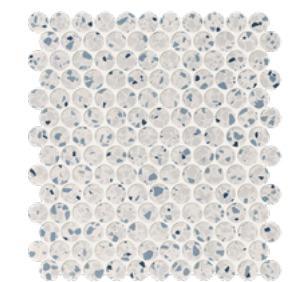

PLATFORM | SURFACES

COLORAZZO

Porcelain Tile and Floor

Platform Surfaces
330 County Line Rd.
Bensenville, IL 60106
630.526.3399 | platformsurfaces.com

Colorazzo

Bianco
24"x24" 9mm Matte
12"x24" 9mm Matte

Beige
24"x24" 9mm Matte
12"x24" 9mm Matte

Rosa
24"x24" 9mm Matte
12"x24" 9mm Matte

Salvia
24"x24" 9mm Matte
12"x24" 9mm Matte

Azzurro
24"x24" 9mm Matte
12"x24" 9mm Matte

Bianco 2x2 Mosaic
12"x12" Matte

Beige 2x2 Mosaic
12"x12" Matte

Rosa 2x2 Mosaic
12"x12" Matte

Salvia 2x2 Mosaic
12"x12" Matte

Azzurro 2x2 Mosaic
12"x12" Matte

Bianco Round Mosaic
12"x14" Matte

Beige Round Mosaic
12"x14" Matte

Rosa Round Mosaic
12"x14" Matte

Salvia Round Mosaic
12"x14" Matte

Azzurro Round Mosaic
12"x14" Matte

Colorazzo

Lavagna
2.3"x9.44" 8.5mm Glossy

Rosso Cuore
2.3"x9.44" 8.5mm Glossy

Salvia
2.3"x9.44" 8.5mm Glossy

Blu Navy
2.3"x9.44" 8.5mm Glossy

Petrolio
2.3"x9.44" 8.5mm Glossy

Grigio Fumo
2.3"x9.44" 8.5mm Glossy