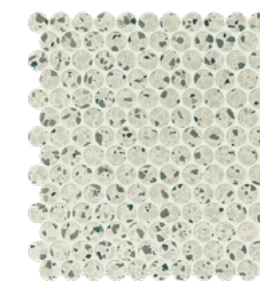

PLATFORM | SURFACES

COLORAZZO

Porcelain Tile and Floor

Platform Surfaces
330 County Line Rd.
Bensenville, IL 60106
630.526.3399 | platformsurfaces.com

Colorazzo

Bianco
24"x24" 9mm Matte
12"x24" 9mm Matte

Beige
24"x24" 9mm Matte
12"x24" 9mm Matte

Rosa
24"x24" 9mm Matte
12"x24" 9mm Matte

Salvia
24"x24" 9mm Matte
12"x24" 9mm Matte

Azzurro
24"x24" 9mm Matte
12"x24" 9mm Matte

Bianco 2x2 Mosaic
12"x12" Matte

Beige 2x2 Mosaic
12"x12" Matte

Rosa 2x2 Mosaic
12"x12" Matte

Salvia 2x2 Mosaic
12"x12" Matte

Azzurro 2x2 Mosaic
12"x12" Matte

Bianco Round Mosaic
12"x14" Matte

Beige Round Mosaic
12"x14" Matte

Rosa Round Mosaic
12"x14" Matte

Salvia Round Mosaic
12"x14" Matte

Azzurro Round Mosaic
12"x14" Matte

Colorazzo

Lavagna
2.3"x9.44" 8.5mm Glossy

Rosso Cuore
2.3"x9.44" 8.5mm Glossy

Salvia
2.3"x9.44" 8.5mm Glossy

Blu Navy
2.3"x9.44" 8.5mm Glossy

Petrolio
2.3"x9.44" 8.5mm Glossy

Grigio Fumo
2.3"x9.44" 8.5mm Glossy