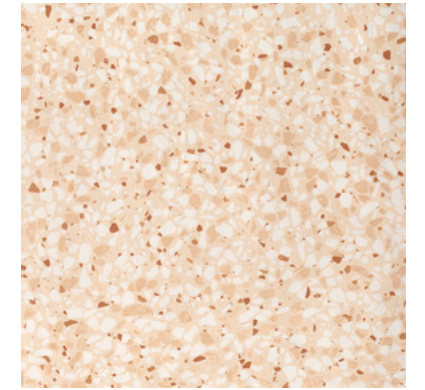

PLATFORM | SURFACES

COLORAZZO

Porcelain Tile and Floor

Platform Surfaces
330 County Line Rd.
Bensenville, IL 60106
630.526.3399 | platformsurfaces.com

Colorazzo

Bianco
24"x24" 9mm Matte
12"x24" 9mm Matte

Beige
24"x24" 9mm Matte
12"x24" 9mm Matte

Rosa
24"x24" 9mm Matte
12"x24" 9mm Matte

Salvia
24"x24" 9mm Matte
12"x24" 9mm Matte

Azzurro
24"x24" 9mm Matte
12"x24" 9mm Matte

Bianco 2x2 Mosaic
12"x12" Matte

Beige 2x2 Mosaic
12"x12" Matte

Rosa 2x2 Mosaic
12"x12" Matte