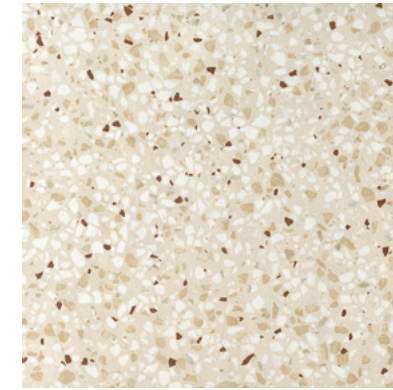

PLATFORM | SURFACES

COLORAZZO

Porcelain Tile and Floor

Platform Surfaces
330 County Line Rd.
Bensenville, IL 60106
630.526.3399 | platformsurfaces.com

Colorazzo

Bianco
24"x24" 9mm Matte
12"x24" 9mm Matte

Beige
24"x24" 9mm Matte
12"x24" 9mm Matte

Rosa
24"x24" 9mm Matte
12"x24" 9mm Matte

Salvia
24"x24" 9mm Matte
12"x24" 9mm Matte

Azzurro
24"x24" 9mm Matte
12"x24" 9mm Matte

Bianco 2x2 Mosaic
12"x12" Matte

Beige 2x2 Mosaic
12"x12" Matte

Rosa 2x2 Mosaic
12"x12" Matte