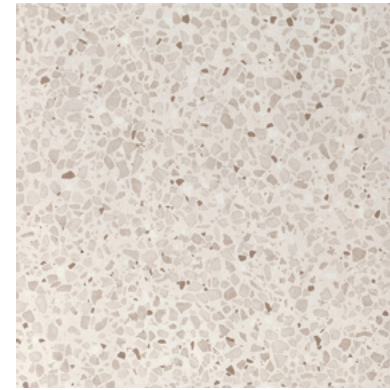

PLATFORM | SURFACES

COLORAZZO

Porcelain Tile and Floor

Platform Surfaces
330 County Line Rd.
Bensenville, IL 60106
630.526.3399 | platformsurfaces.com

Colorazzo

Bianco
24"x24" 9mm Matte
12"x24" 9mm Matte

Beige
24"x24" 9mm Matte
12"x24" 9mm Matte

Rosa
24"x24" 9mm Matte
12"x24" 9mm Matte

Salvia
24"x24" 9mm Matte
12"x24" 9mm Matte

Azzurro
24"x24" 9mm Matte
12"x24" 9mm Matte

Bianco 2x2 Mosaic
12"x12" Matte

Beige 2x2 Mosaic
12"x12" Matte

Rosa 2x2 Mosaic
12"x12" Matte