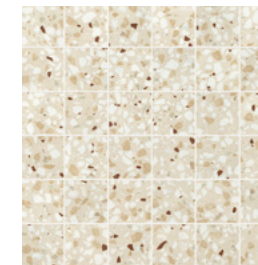

PLATFORM | SURFACES

COLORAZZO

Porcelain Tile and Floor

Platform Surfaces
330 County Line Rd.
Bensenville, IL 60106
630.526.3399 | platformsurfaces.com

Colorazzo

Bianco
24"x24" 9mm Matte
12"x24" 9mm Matte

Beige
24"x24" 9mm Matte
12"x24" 9mm Matte

Rosa
24"x24" 9mm Matte
12"x24" 9mm Matte

Salvia
24"x24" 9mm Matte
12"x24" 9mm Matte

Azzurro
24"x24" 9mm Matte
12"x24" 9mm Matte

Bianco 2x2 Mosaic
12"x12" Matte

Beige 2x2 Mosaic
12"x12" Matte

Rosa 2x2 Mosaic
12"x12" Matte

Colorazzo

Lavagna
2.3"x9.44" 8.5mm Glossy

Rosso Cuore
2.3"x9.44" 8.5mm Glossy

Salvia
2.3"x9.44" 8.5mm Glossy

Blu Navy
2.3"x9.44" 8.5mm Glossy

Petrolio
2.3"x9.44" 8.5mm Glossy

Grigio Fumo
2.3"x9.44" 8.5mm Glossy