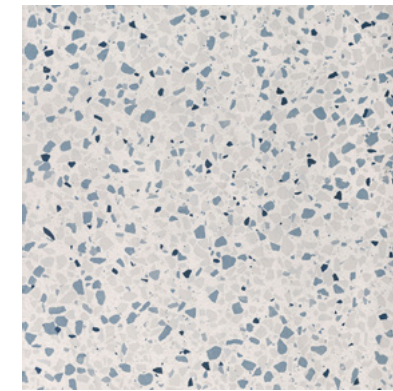

PLATFORM | SURFACES

COLORAZZO

Porcelain Tile and Floor

Platform Surfaces
330 County Line Rd.
Bensenville, IL 60106
630.526.3399 | platformsurfaces.com

Colorazzo

Bianco
24"x24" 9mm Matte
12"x24" 9mm Matte

Beige
24"x24" 9mm Matte
12"x24" 9mm Matte

Rosa
24"x24" 9mm Matte
12"x24" 9mm Matte

Salvia
24"x24" 9mm Matte
12"x24" 9mm Matte

Azzurro
24"x24" 9mm Matte
12"x24" 9mm Matte

Bianco 2x2 Mosaic
12"x12" Matte

Beige 2x2 Mosaic
12"x12" Matte

Rosa 2x2 Mosaic
12"x12" Matte