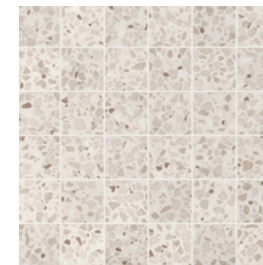

# COLORAZZO

Porcelain Tile and Floor

QUICK SHIP

Platform Surfaces  
330 County Line Rd.  
Bensenville, IL 60106  
630.526.3399 | [platformsurfaces.com](https://platformsurfaces.com)

# Colorazzo

**Bianco**  
24"x24" 9mm Matte  
12"x24" 9mm Matte

**Beige**  
24"x24" 9mm Matte  
12"x24" 9mm Matte

**Rosa**  
24"x24" 9mm Matte  
12"x24" 9mm Matte

**Salvia**  
24"x24" 9mm Matte  
12"x24" 9mm Matte

**Azzurro**  
24"x24" 9mm Matte  
12"x24" 9mm Matte

**Bianco 2x2 Mosaic**  
12"x12" Matte

**Beige 2x2 Mosaic**  
12"x12" Matte

**Rosa 2x2 Mosaic**  
12"x12" Matte

**Salvia 2x2 Mosaic**  
12"x12" Matte

**Azzurro 2x2 Mosaic**  
12"x12" Matte