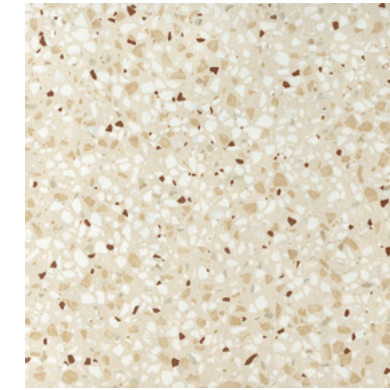

# COLORAZZO

Porcelain Tile and Floor

QUICK SHIP

Platform Surfaces  
330 County Line Rd.  
Bensenville, IL 60106  
630.526.3399 | [platformsurfaces.com](https://platformsurfaces.com)

# Colorazzo

**Bianco**  
24"x24" 9mm Matte  
12"x24" 9mm Matte

**Beige**  
24"x24" 9mm Matte  
12"x24" 9mm Matte

**Rosa**  
24"x24" 9mm Matte  
12"x24" 9mm Matte

**Salvia**  
24"x24" 9mm Matte  
12"x24" 9mm Matte