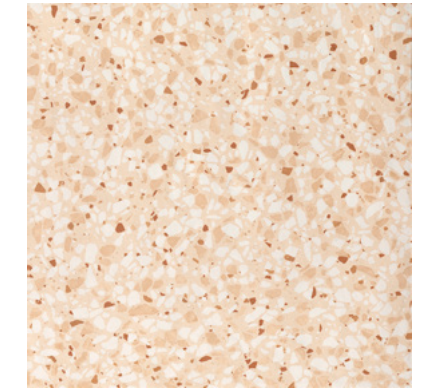

# COLORAZZO

Porcelain Tile and Floor

QUICK SHIP

Platform Surfaces  
330 County Line Rd.  
Bensenville, IL 60106  
630.526.3399 | [platformsurfaces.com](https://platformsurfaces.com)

# Colorazzo

**Bianco**  
24"x24" 9mm Matte  
12"x24" 9mm Matte

**Beige**  
24"x24" 9mm Matte  
12"x24" 9mm Matte

**Rosa**  
24"x24" 9mm Matte  
12"x24" 9mm Matte

**Salvia**  
24"x24" 9mm Matte  
12"x24" 9mm Matte