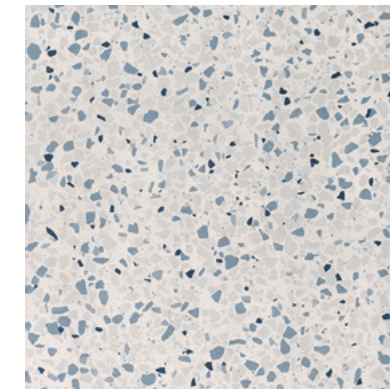

# COLORAZZO

Porcelain Tile and Floor

QUICK SHIP

Platform Surfaces  
330 County Line Rd.  
Bensenville, IL 60106  
630.526.3399 | [platformsurfaces.com](https://platformsurfaces.com)

# Colorazzo

**Bianco**  
24"x24" 9mm Matte  
12"x24" 9mm Matte

**Beige**  
24"x24" 9mm Matte  
12"x24" 9mm Matte

**Rosa**  
24"x24" 9mm Matte  
12"x24" 9mm Matte

**Salvia**  
24"x24" 9mm Matte  
12"x24" 9mm Matte