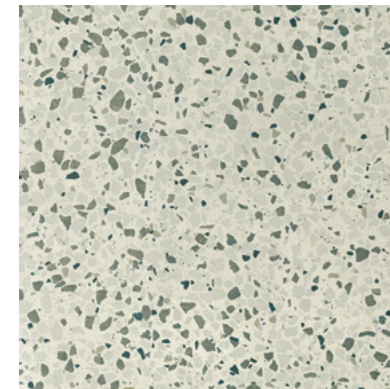

# COLORAZZO

Porcelain Tile and Floor

QUICK SHIP

Platform Surfaces  
330 County Line Rd.  
Bensenville, IL 60106  
630.526.3399 | [platformsurfaces.com](https://platformsurfaces.com)

# Colorazzo

**Bianco**  
24"x24" 9mm Matte  
12"x24" 9mm Matte

**Beige**  
24"x24" 9mm Matte  
12"x24" 9mm Matte

**Rosa**  
24"x24" 9mm Matte  
12"x24" 9mm Matte

**Salvia**  
24"x24" 9mm Matte  
12"x24" 9mm Matte