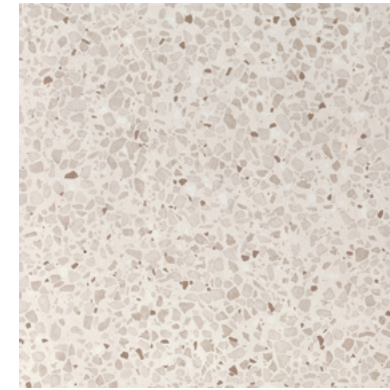

# COLORAZZO

Porcelain Tile and Floor

QUICK SHIP

Platform Surfaces  
330 County Line Rd.  
Bensenville, IL 60106  
630.526.3399 | [platformsurfaces.com](https://platformsurfaces.com)

# Colorazzo

**Bianco**  
24"x24" 9mm Matte  
12"x24" 9mm Matte

**Beige**  
24"x24" 9mm Matte  
12"x24" 9mm Matte

**Rosa**  
24"x24" 9mm Matte  
12"x24" 9mm Matte

**Salvia**  
24"x24" 9mm Matte  
12"x24" 9mm Matte