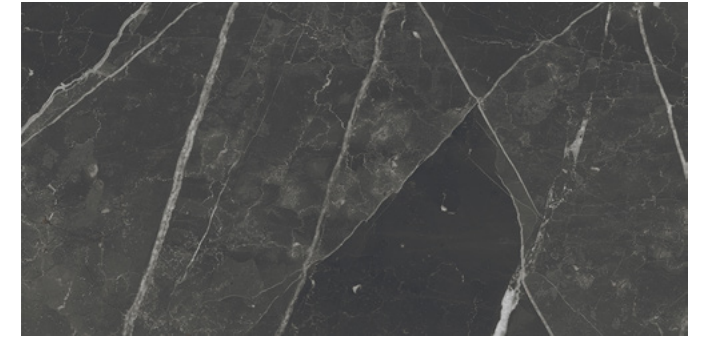

PLATFORM | SURFACES

OPULENT

Marble Look Porcelain Tile

QUICK SHIP

Platform Surfaces
330 County Line Rd.
Bensenville, IL 60106
630.526.3399 | platformsurfaces.com

Calacatta Oro Fino

Statuario Vena Argenta

Opulent

Calacatta Oro Fino
12"x24" 9mm Matte

Statuario Vena Argenta
12"x24" 9mm Matte

Foam Grey
12"x24" 9mm Matte

Dark Diamond
12"x24" 9mm Matte

Foam Grey

Dark Diamond
River Grey
Jungle Deco

Calacatta Oro Fino Hexagon
10"x8.5" 9mm Matte