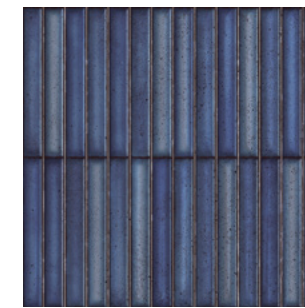

# Kit-Kats

**Polar White**  
4.5"x9" 8.5mm Glossy

**Chalky**  
4.5"x9" 8.5mm Glossy

**Rusty Red**  
4.5"x9" 8.5mm Glossy

**Wear**  
4.5"x9" 8.5mm Glossy

**Charcoal Grey**  
4.5"x9" 8.5mm Glossy

**Midnight**  
4.5"x9" 8.5mm Glossy

Glossy is made up of 8 different faces that are randomly mixed in the box.

Kit-Kats is a pre-scored porcelain tile made to look like individual tiles when grouted.

**White**  
4.5"x9" 8.5mm Matte

**Greige**  
4.5"x9" 8.5mm Matte