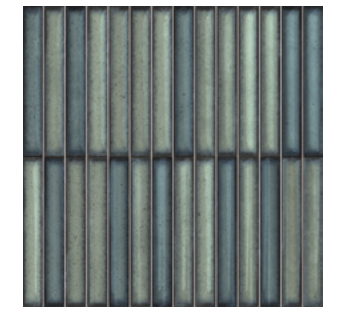

# Kit-Kats

**Polar White**  
4.5"x9" 8.5mm Glossy

**Chalky**  
4.5"x9" 8.5mm Glossy

**Rusty Red**  
4.5"x9" 8.5mm Glossy

**Wear**  
4.5"x9" 8.5mm Glossy

**Charcoal Grey**  
4.5"x9" 8.5mm Glossy

**Midnight**  
4.5"x9" 8.5mm Glossy

Glossy is made up of 8 different faces that are randomly mixed in the box.

Kit-Kats is a pre-scored porcelain tile made to look like individual tiles when grouted.

**White**  
4.5"x9" 8.5mm Matte

**Greige**  
4.5"x9" 8.5mm Matte