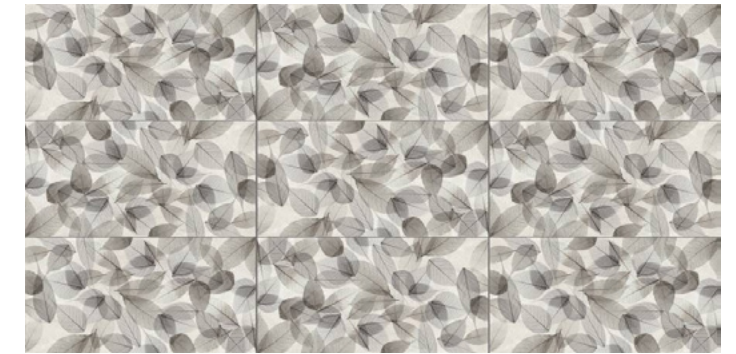

# SERENITY

Pattern Porcelain Tile

QUICK SHIP

Platform Surfaces  
330 County Line Rd.  
Bensenville, IL 60106  
630.526.3399 | [platformsurfaces.com](https://platformsurfaces.com)

Autumn Leaf

Sketch Jungle

## Serenity

---

Green Ginkgo - Rect.  
24"x48" 9mm Matte

Autumn Leaf - Rect.  
24"x48" 9mm Matte

Sketch Jungle - Rect.  
24"x48" 9mm Matte

Blue Peony - Rect.  
24"x48" 9mm Matte

Blue Peony

Red Lily