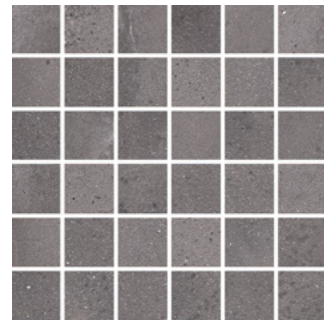

Riviera

Mist 2x2 Mosaic
12"x12" 8mm Natural

Sand 2x2 Mosaic
12"x12" 8mm Natural

Sunlight 2x2 Mosaic
12"x12" 8mm Natural

Storm 2x2 Mosaic
12"x12" 8mm Natural

Twilight 2x2 Mosaic
12"x12" 8mm Natural

Riviera

Technical Data