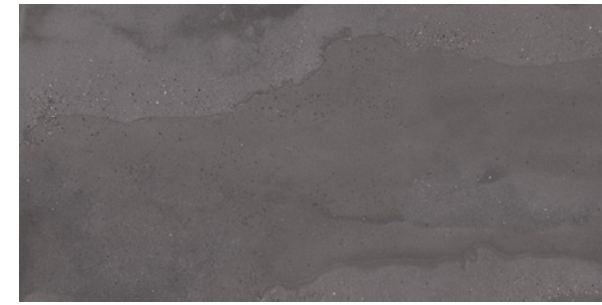

PLATFORM | SURFACES

RIVIERA

Stone Look Porcelain Tile

Platform Surfaces
330 County Line Rd.
Bensenville, IL 60106
630.526.3399 | platformsurfaces.com

Mist

Storm

Sunlight

Twilight

Riviera

Mist
24"x48" 8mm Natural
12"x24" 8mm Natural

Sand
24"x48" 8mm Natural
12"x24" 8mm Natural

Sunlight
24"x48" 8mm Natural
12"x24" 8mm Natural

Storm
24"x48" 8mm Natural
12"x24" 8mm Natural

Twilight
24"x48" 8mm Natural
12"x24" 8mm Natural