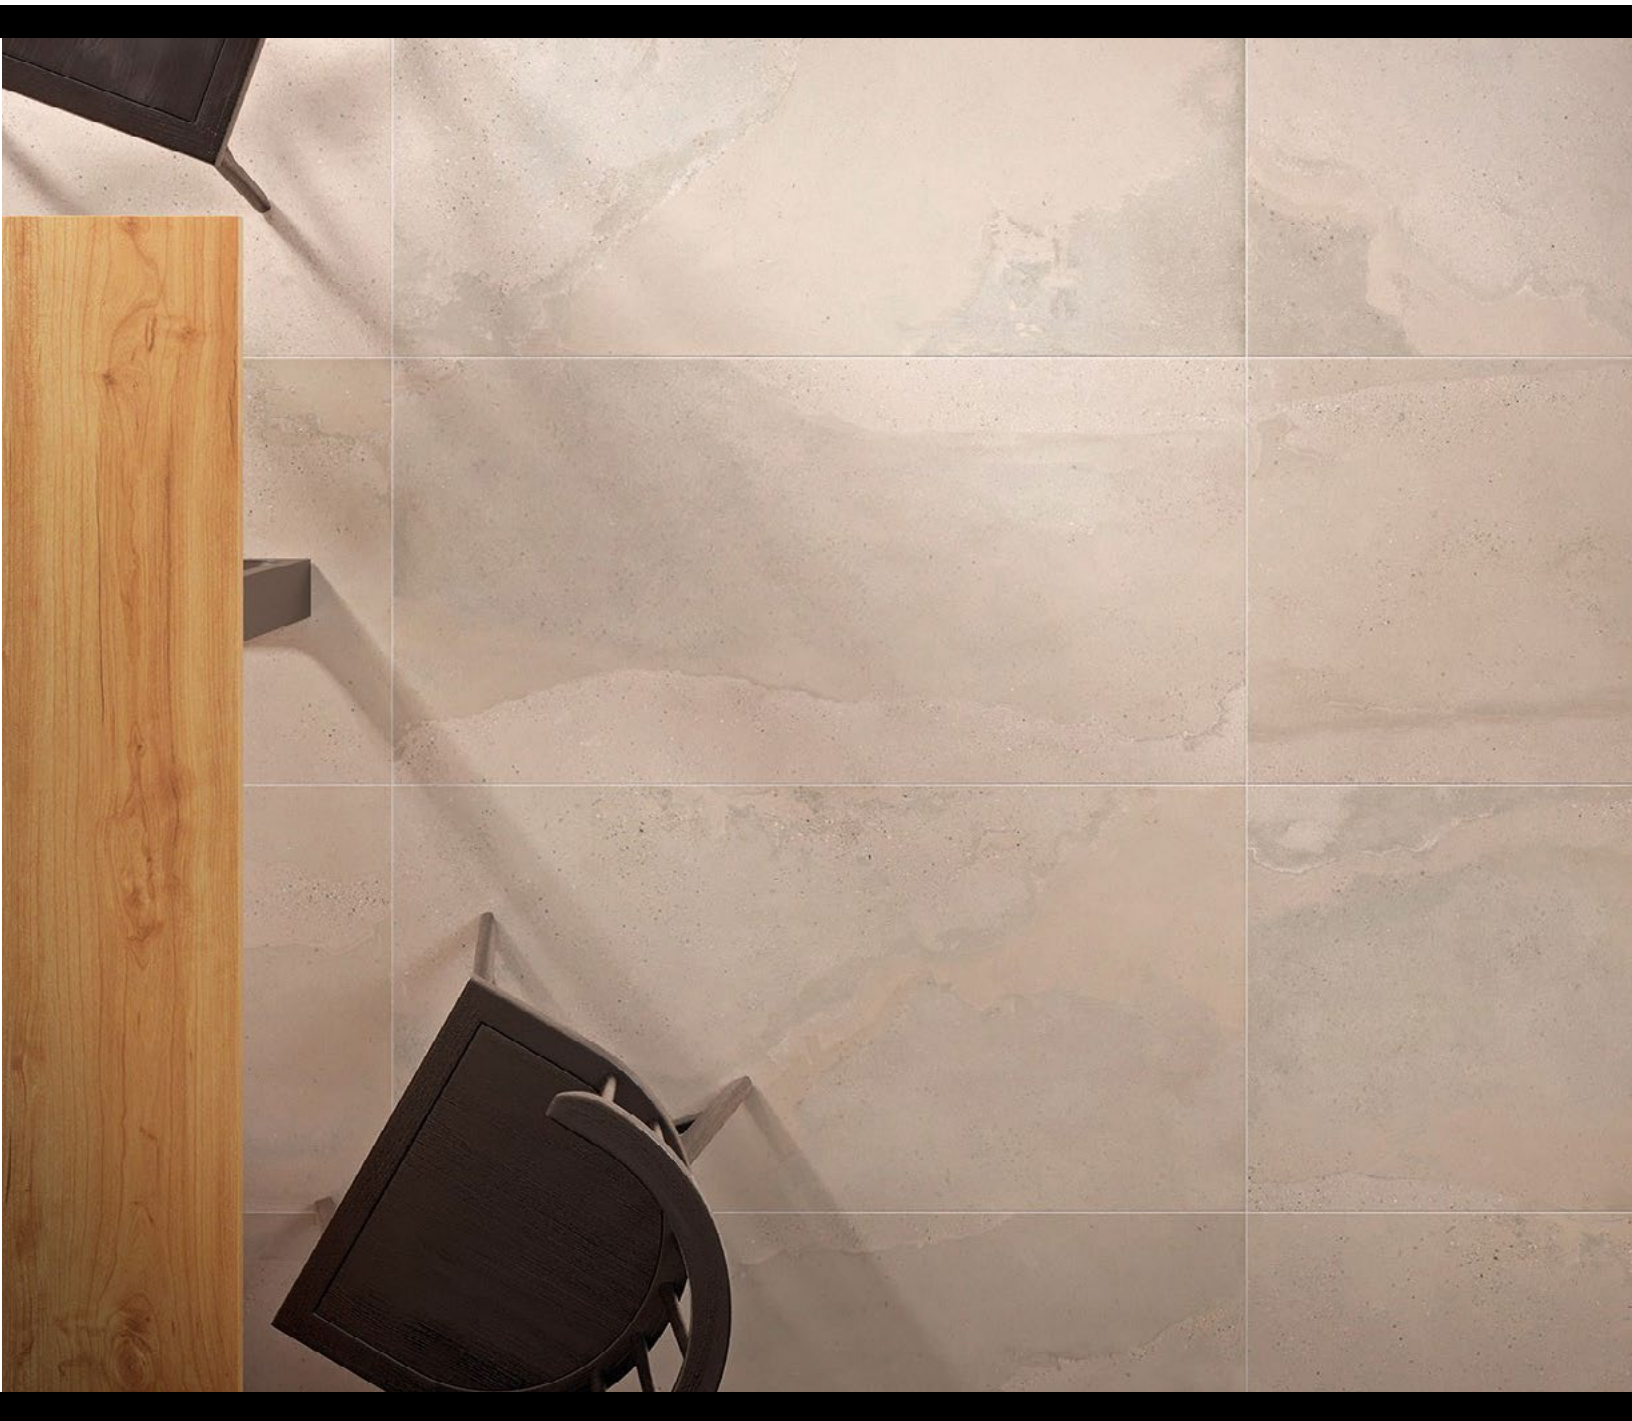

PLATFORM | SURFACES

Riveria

Riveria

Mist 8mm
24"x48" - Natural
12"x24" - Natural

Sand 8mm
24"x48" - Natural
12"x24" - Natural

Sunlight 8mm
24"x48" - Natural
12"x24" - Natural

Storm 8mm
24"x48" - Natural
12"x24" - Natural