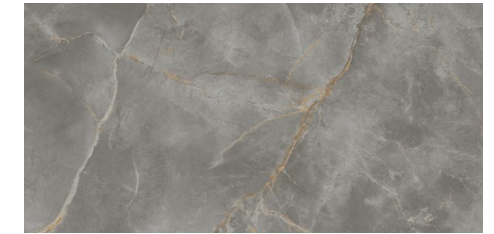

Fior Di Bosco
48"x110" - 6mm - Polished/Silk Rectified
48"x95" - 9mm - Polished Rectified
48"x48" - 9mm - Polished/Silk Rectified
30"x59" - 9mm - Polished/Silk Rectified
32"x32" - 9mm - Polished/Silk Rectified
24"x48" - 9mm - Polished/Matte Rectified
24"x24" - 9mm - Polished/Matte Rectified
12"x24" - 9mm - Polished/Matte Rectified