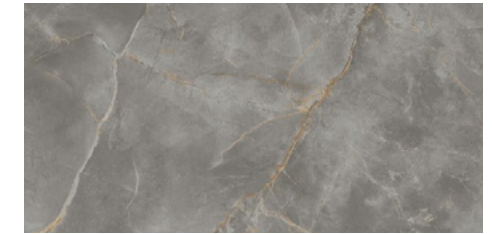

Fior Di Bosco
48"x110" - 6mm - Polished/Silk Rectified
48"x95" - 9mm - Polished Rectified
48"x48" - 9mm - Polished/Silk Rectified
30"x59" - 9mm - Polished/Silk Rectified
30"x30" - 9mm - Polished/Silk Rectified
24"x48" - 9mm - Polished/Matte Rectified
24"x24" - 9mm - Polished/Matte Rectified
12"x24" - 9mm - Polished/Matte Rectified