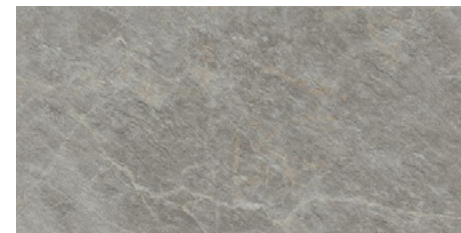

Fior Di Bosco Hammered
24"x48" - 9mm - Matte Rectified
24"x48" - 20mm - Outdoor Rectified