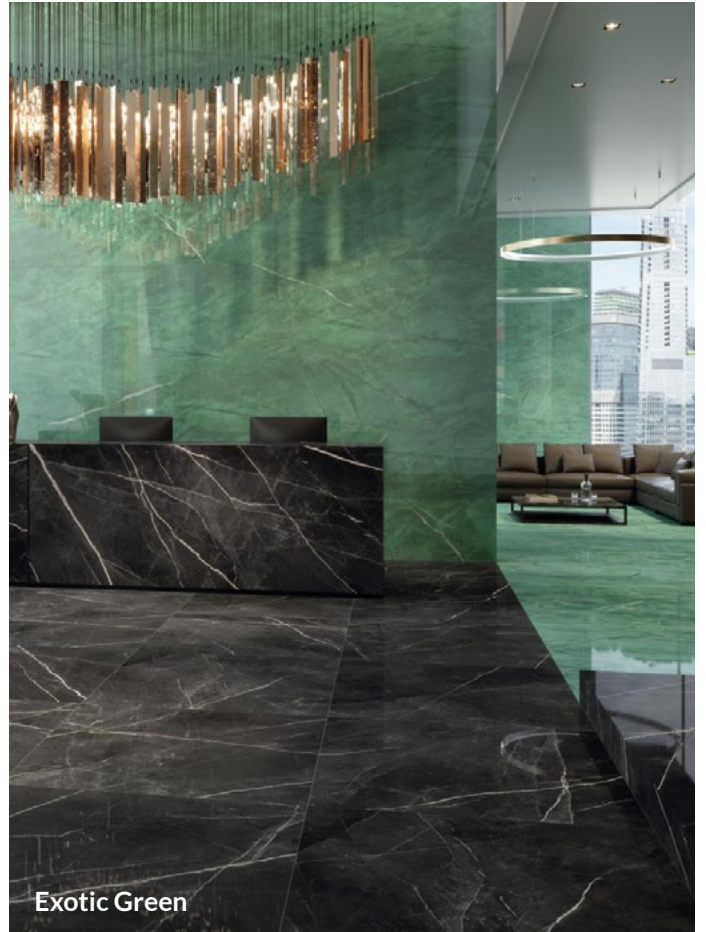

PLATFORM | SURFACES

Marvel Gala

Desert Soul

Exotic Green

Calacatta Black

Amazzonite

Marvel Gala

Crystal White
48"x110" - 6mm
Polished Rectified
48"x48' - 9mm
Polished Rectified
24"x48" - 9mm
Polished Rectified

Desert Soul
48"x110" - 6mm
Polished Rectified
48"x48' - 9mm
Polished Rectified
24"x48" - 9mm
Polished Rectified

Exotic Green
48"x110" - 6mm
Polished Rectified
48"x48' - 9mm
Polished Rectified
24"x48" - 9mm
Polished Rectified