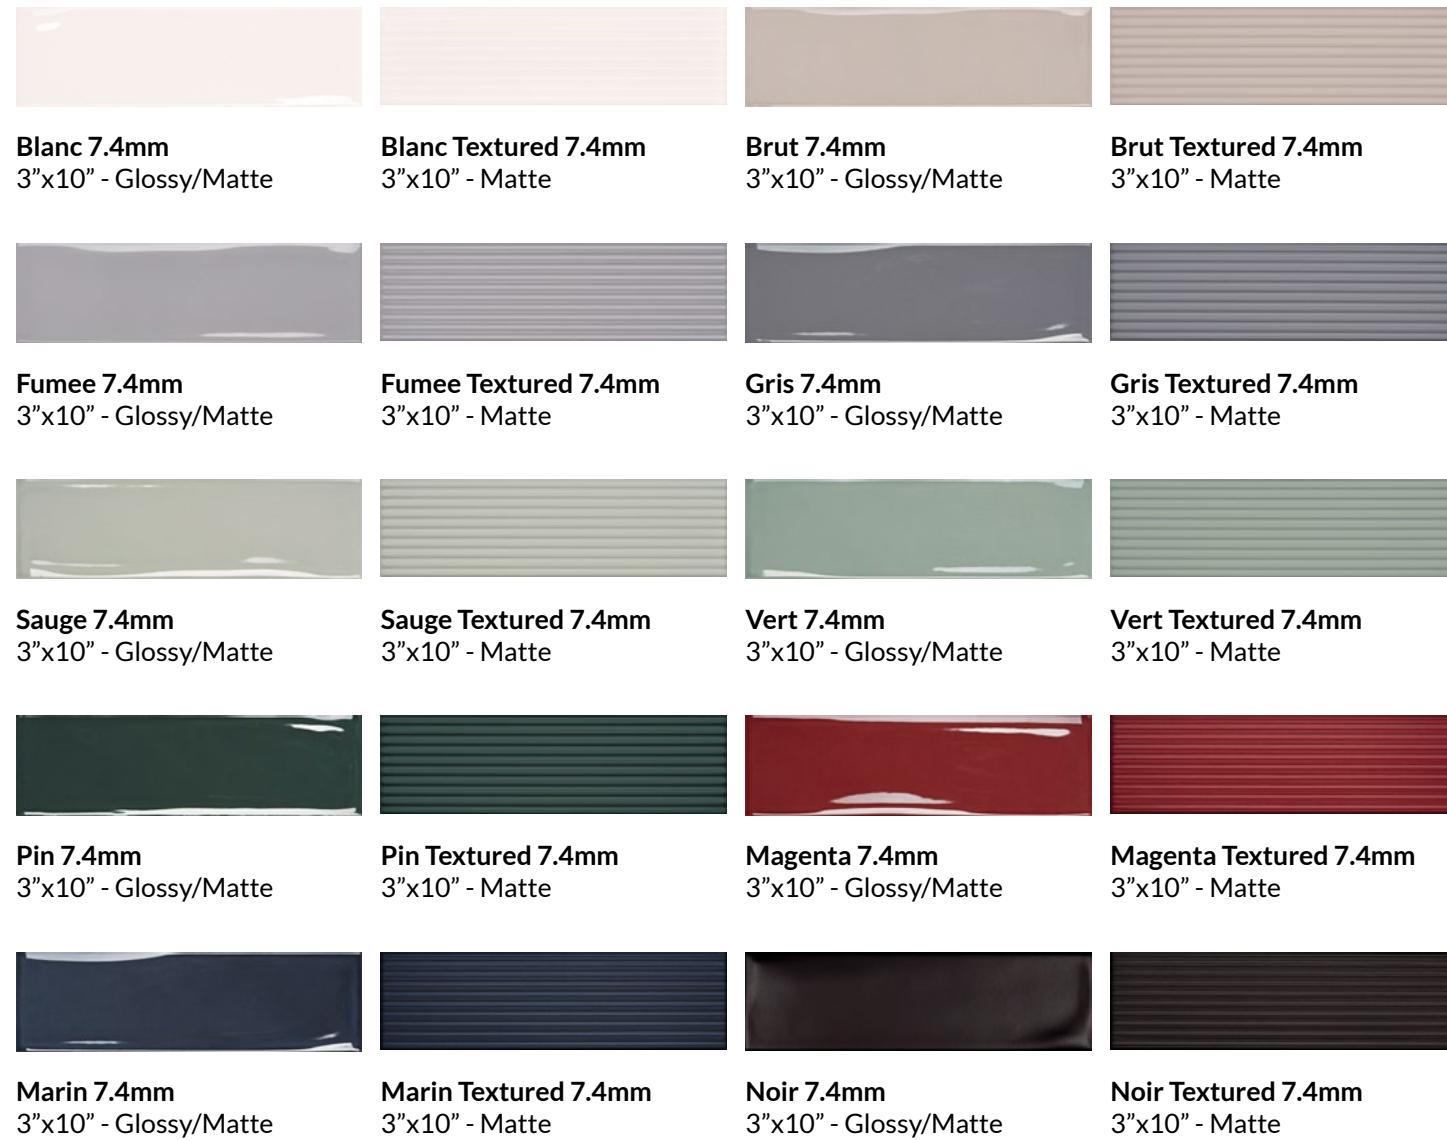

PLATFORM | SURFACES

Flourish

Flourish

Flourish

Packaging

Size	Pieces/Box	LBS/Box	SQFT/Box	SQFT/Pallet	Boxes/Pallet
3"x10"	20	10.01	3.66	585.34	160

Technical Data

Freeze Resistant	N/A
Water Absorption	≤ 20%
Stain Resistant	Glossy - Class E, Matte - Class A
DCOF	N/A
Chemical Resistant	Glossy - Class E, Matte - Class A