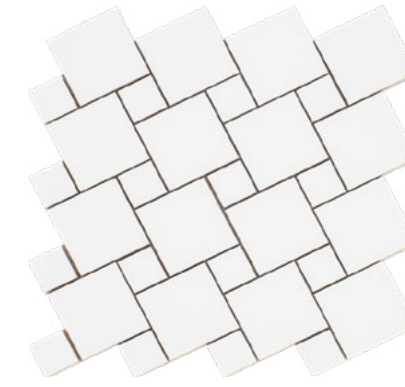

PLATFORM | SURFACES

ARCTIC STYLE

White Porcelain Tile

Platform Surfaces
330 County Line Rd.
Bensenville, IL 60106
630.526.3399 | platformsurfaces.com

Arctic Style

White
24"x48" 9mm Matte/Polished
24"x24" 9mm Matte/Polished
12"x24" 9mm Matte/Polished

Arctic Style

White 2x2 Mosaic
12"x12" 9mm Matte/Polished

Modern Mosaic
12"x12" 9mm Polished

Picket Mosaic
13"x13" 9mm Polished

2x2 & 1x1 Squares

Sphere Mosaic
14"x14" 9mm Polished

Craft Hex Mosaic
14"x12" 9mm Polished

Infinity Mosaic
15"x15" 9mm Polished

White/Black Penny Hex Mosaic
12"x12" 6mm Glossy

Black & White Hex Mosaic
12"x12" 6mm Matte

Arctic Style

Packaging

Size	Sq. Ft./Box	Pieces/Box	Boxes/Pallet
24"x48"	15.49	2	35
24"x24"	15.46	4	32
12"x24"	15.38	8	32
2x2 Mosaic	9.68	10	45
Penny Hex Mosaic	12.26	15	54
B&W Hex Mosaic	13.85	15	36
Picket Mosaic	9.26	10	36
Modern Mosaic	7.24	10	36
Sphere Mosaic	6.07	5	48
Craft Hex Mosaic	4.09	5	60
Infinity Mosaic	5.92	5	40
4"x24" Bullnose	-	12	40