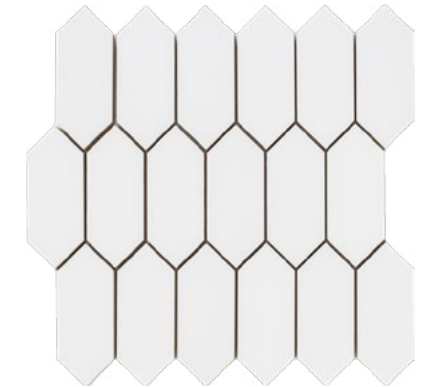

PLATFORM | SURFACES

ARCTIC STYLE

White Porcelain Tile

Platform Surfaces
330 County Line Rd.
Bensenville, IL 60106
630.526.3399 | platformsurfaces.com

Arctic Style

White
24"x48" 9mm Matte/Polished
24"x24" 9mm Matte/Polished
12"x24" 9mm Matte/Polished

Arctic Style

White 2x2 Mosaic
12"x12" 9mm Matte/Polished

Modern Mosaic
12"x12" 9mm Polished

Picket Mosaic
13"x13" 9mm Polished

2x2 & 1x1 Squares

Sphere Mosaic
14"x14" 9mm Polished

Craft Hex Mosaic
14"x12" 9mm Polished

Infinity Mosaic
15"x15" 9mm Polished

White/Black Penny Hex Mosaic
12"x12" 6mm Glossy

Black & White Hex Mosaic
12"x12" 6mm Matte

Arctic Style

Packaging

Size	Sq. Ft./Box	Pieces/Box	Boxes/Pallet
24"x48"	15.49	2	35
24"x24"	15.46	4	32
12"x24"	15.38	8	32
2x2 Mosaic	9.68	10	45
Penny Hex Mosaic	12.26	15	54
B&W Hex Mosaic	13.85	15	36
Picket Mosaic	9.26	10	36
Modern Mosaic	7.24	10	36
Sphere Mosaic	6.07	5	48
Craft Hex Mosaic	4.09	5	60
Infinity Mosaic	5.92	5	40
4"x24" Bullnose	-	12	40