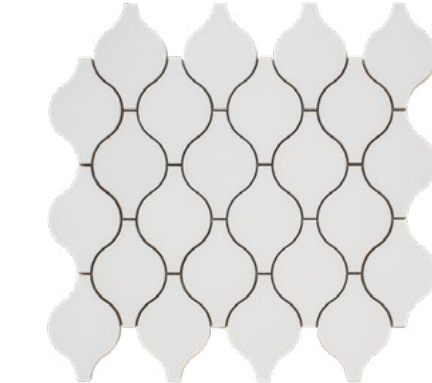

PLATFORM | SURFACES

ARCTIC STYLE

White Porcelain Tile

Platform Surfaces
330 County Line Rd.
Bensenville, IL 60106
630.526.3399 | platformsurfaces.com

Arctic Style

White
24"x48" 9mm Matte/Polished
24"x24" 9mm Matte/Polished
12"x24" 9mm Matte/Polished

Arctic Style

White 2x2 Mosaic
12"x12" 9mm Matte/Polished

Modern Mosaic
12"x12" 9mm Polished

Picket Mosaic
13"x13" 9mm Polished

2x2 & 1x1 Squares

Sphere Mosaic
14"x14" 9mm Polished

Craft Hex Mosaic
14"x12" 9mm Polished

Infinity Mosaic
15"x15" 9mm Polished

White/Black Penny Hex Mosaic
12"x12" 6mm Glossy

Black & White Hex Mosaic
12"x12" 6mm Matte

Arctic Style

Packaging

Size	Sq. Ft./Box	Pieces/Box	Boxes/Pallet
24"x48"	15.49	2	35
24"x24"	15.46	4	32
12"x24"	15.38	8	32
2x2 Mosaic	9.68	10	45
Penny Hex Mosaic	12.26	15	54
B&W Hex Mosaic	13.85	15	36
Picket Mosaic	9.26	10	36
Modern Mosaic	7.24	10	36
Sphere Mosaic	6.07	5	48
Craft Hex Mosaic	4.09	5	60
Infinity Mosaic	5.92	5	40
4"x24" Bullnose	-	12	40