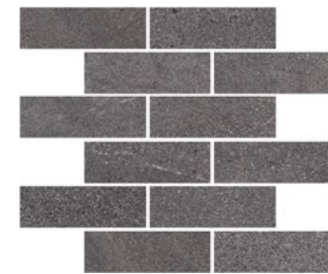

PLATFORM | SURFACES

Limestone

Ash

Greige

Sand

Silver

Limestone

Ash
12"x24" 9mm
Natural Finish

Greige
12"x24" 9mm
Natural Finish

Sand
12"x24" 9mm
Natural Finish

Silver
12"x24" 9mm
Natural Finish

Ash Interlocking
2x6 12"x14" 9mm
Natural Finish

Greige Interlocking
2x6 12"x14" 9mm
Natural Finish

Sand Interlocking
2x6 12"x14" 9mm
Natural Finish

Silver Interlocking
2x6 12"x14" 9mm
Natural Finish

Limestone

Ash Square
2x2 12"x12" 9mm
Natural Finish

Greige Square
2x2 12"x12" 9mm
Natural Finish

Sand Square
2x2 12"x12" 9mm
Natural Finish

Silver Square
2x2 12"x12" 9mm
Natural Finish