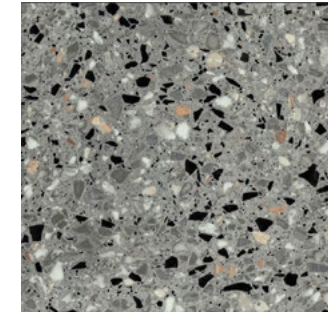

Venice

San Marco - Rect.
 24"x48" 9.5mm Natural
 32"x32" 9.5mm Natural
 24"x24" 9.5mm Natural/Grip
 12"x24" 9.5mm Natural
 8"x8" 9.5mm Natural

Rialto - Rect.
 24"x48" 9.5mm Natural
 32"x32" 9.5mm Natural
 24"x24" 9.5mm Natural/Grip
 12"x24" 9.5mm Natural
 8"x8" 9.5mm Natural

Murano - Rect.
 24"x48" 9.5mm Natural
 32"x32" 9.5mm Natural
 24"x24" 9.5mm Natural/Grip
 12"x24" 9.5mm Natural
 8"x8" 9.5mm Natural

Canal Grande - Rect.
 24"x48" 9.5mm Natural
 32"x32" 9.5mm Natural
 24"x24" 9.5mm Natural/Grip
 12"x24" 9.5mm Natural
 8"x8" 9.5mm Natural

La Fenice - Rect.
 24"x48" 9.5mm Natural
 32"x32" 9.5mm Natural
 24"x24" 9.5mm Natural/Grip
 12"x24" 9.5mm Natural
 8"x8" 9.5mm Natural

Guidecca - Rect.
 24"x48" 9.5mm Natural
 32"x32" 9.5mm Natural
 24"x24" 9.5mm Natural/Grip
 12"x24" 9.5mm Natural
 8"x8" 9.5mm Natural