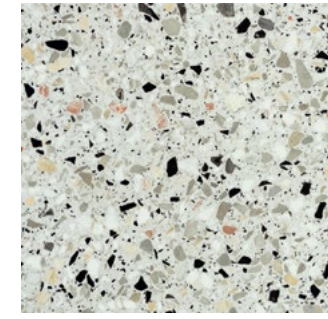

PLATFORM | SURFACES

VENICE

Terrazzo Porcelain Tile

Platform Surfaces
330 County Line Rd.
Bensenville, IL 60106
630.526.3399 | platformsurfaces.com

Guidecca

La Fenice

Murano

San Marco

Venice

San Marco - Rect.
 24"x48" 9.5mm Natural
 32"x32" 9.5mm Natural
 24"x24" 9.5mm Natural/Grip
 12"x24" 9.5mm Natural
 8"x8" 9.5mm Natural

Rialto - Rect.
 24"x48" 9.5mm Natural
 32"x32" 9.5mm Natural
 24"x24" 9.5mm Natural/Grip
 12"x24" 9.5mm Natural
 8"x8" 9.5mm Natural

Murano - Rect.
 24"x48" 9.5mm Natural
 32"x32" 9.5mm Natural
 24"x24" 9.5mm Natural/Grip
 12"x24" 9.5mm Natural
 8"x8" 9.5mm Natural

Canal Grande - Rect.
 24"x48" 9.5mm Natural
 32"x32" 9.5mm Natural
 24"x24" 9.5mm Natural/Grip
 12"x24" 9.5mm Natural
 8"x8" 9.5mm Natural