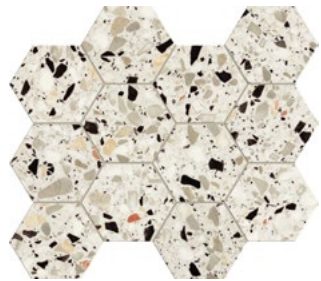

Venice

San Marco - Rect.
 24"x48" 9.5mm Natural
 32"x32" 9.5mm Natural
 24"x24" 9.5mm Natural/Grip
 12"x24" 9.5mm Natural
 8"x8" 9.5mm Natural

Rialto - Rect.
 24"x48" 9.5mm Natural
 32"x32" 9.5mm Natural
 24"x24" 9.5mm Natural/Grip
 12"x24" 9.5mm Natural
 8"x8" 9.5mm Natural

Venice

2x2 Mosaic

San Marco
12"x12"

Rialto
12"x12"

Murano
12"x12"

Canal Grande
12"x12"

La Fenice
12"x12"

Guidecca
12"x12"

San Marco
12"x13"

Rialto
12"x13"

Murano
12"x13"

Canal Grande
12"x13"

La Fenice
12"x13"

Guidecca
12"x13"

Venice

Packaging

Size	Sq. Ft./Box	Pieces/Box	Boxes/PL
24"x48"	15.50	2	27
32"x32"	13.78	2	40
24"x24"	11.63	3	40
12"x24"	11.63	6	48
8"x8"	6.89	16	72
12"x12" Mosaic	10.66	11	36
12"x13" Hex	-	6	-
3x24" Bullnose	-	12	-
4"x32" Bullnose	-	8	-