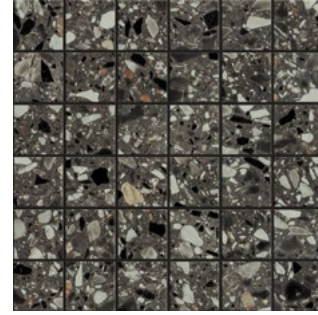

La Fenice - Rect.
 24"x48" 9.5mm Natural
 32"x32" 9.5mm Natural
 24"x24" 9.5mm Natural/Grip
 12"x24" 9.5mm Natural
 8"x8" 9.5mm Natural

Guidecca - Rect.
 24"x48" 9.5mm Natural
 32"x32" 9.5mm Natural
 24"x24" 9.5mm Natural/Grip
 12"x24" 9.5mm Natural
 8"x8" 9.5mm Natural

Venice

2x2 Mosaic

San Marco
12"x12"

Rialto
12"x12"

Murano
12"x12"

Canal Grande
12"x12"

La Fenice
12"x12"

Guidecca
12"x12"

San Marco
12"x13"

Rialto
12"x13"

Murano
12"x13"

Canal Grande
12"x13"

La Fenice
12"x13"

Guidecca
12"x13"

Venice

Packaging