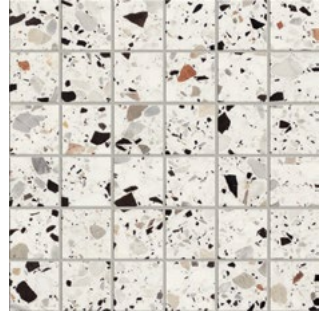

Venice

2x2 Mosaic

San Marco
12"x12"