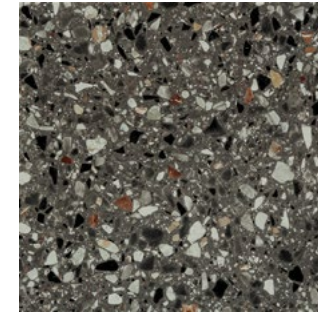

PLATFORM | SURFACES

VENICE

Terrazzo Porcelain Tile

Platform Surfaces
330 County Line Rd.
Bensenville, IL 60106
630.526.3399 | platformsurfaces.com

Guidecca

La Fenice

Murano

San Marco

Venice

San Marco - Rect.
 24"x48" 9.5mm Natural
 32"x32" 9.5mm Natural
 24"x24" 9.5mm Natural/Grip
 12"x24" 9.5mm Natural
 8"x8" 9.5mm Natural

Rialto - Rect.
 24"x48" 9.5mm Natural
 32"x32" 9.5mm Natural
 24"x24" 9.5mm Natural/Grip
 12"x24" 9.5mm Natural
 8"x8" 9.5mm Natural

Murano - Rect.
 24"x48" 9.5mm Natural
 32"x32" 9.5mm Natural
 24"x24" 9.5mm Natural/Grip
 12"x24" 9.5mm Natural
 8"x8" 9.5mm Natural

Canal Grande - Rect.
 24"x48" 9.5mm Natural
 32"x32" 9.5mm Natural
 24"x24" 9.5mm Natural/Grip
 12"x24" 9.5mm Natural
 8"x8" 9.5mm Natural

La Fenice - Rect.
 24"x48" 9.5mm Natural
 32"x32" 9.5mm Natural
 24"x24" 9.5mm Natural/Grip
 12"x24" 9.5mm Natural
 8"x8" 9.5mm Natural

Guidecca - Rect.
 24"x48" 9.5mm Natural
 32"x32" 9.5mm Natural
 24"x24" 9.5mm Natural/Grip
 12"x24" 9.5mm Natural
 8"x8" 9.5mm Natural