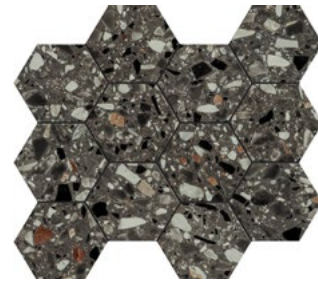

Canal Grande
12"x13"