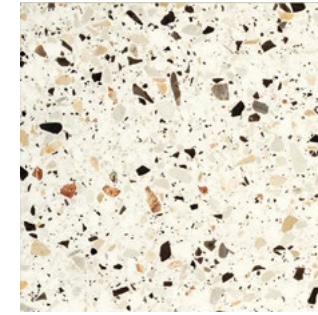

Venice

San Marco - Rect.
 24"x48" 9.5mm Natural
 32"x32" 9.5mm Natural
 24"x24" 9.5mm Natural/Grip
 12"x24" 9.5mm Natural
 8"x8" 9.5mm Natural

Rialto - Rect.
 24"x48" 9.5mm Natural
 32"x32" 9.5mm Natural
 24"x24" 9.5mm Natural/Grip
 12"x24" 9.5mm Natural
 8"x8" 9.5mm Natural

Murano - Rect.
 24"x48" 9.5mm Natural
 32"x32" 9.5mm Natural
 24"x24" 9.5mm Natural/Grip
 12"x24" 9.5mm Natural
 8"x8" 9.5mm Natural

Canal Grande - Rect.
 24"x48" 9.5mm Natural
 32"x32" 9.5mm Natural
 24"x24" 9.5mm Natural/Grip
 12"x24" 9.5mm Natural
 8"x8" 9.5mm Natural

La Fenice - Rect.
 24"x48" 9.5mm Natural
 32"x32" 9.5mm Natural
 24"x24" 9.5mm Natural/Grip
 12"x24" 9.5mm Natural
 8"x8" 9.5mm Natural

Guidecca - Rect.
 24"x48" 9.5mm Natural
 32"x32" 9.5mm Natural
 24"x24" 9.5mm Natural/Grip
 12"x24" 9.5mm Natural
 8"x8" 9.5mm Natural