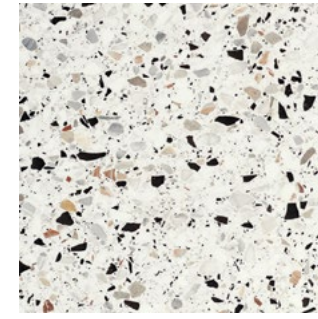

PLATFORM | SURFACES

VENICE

Terrazzo Porcelain Tile

Platform Surfaces
330 County Line Rd.
Bensenville, IL 60106
630.526.3399 | platformsurfaces.com

Guidecca

La Fenice

Murano

San Marco

Venice

San Marco - Rect.
 24"x48" 9.5mm Natural
 32"x32" 9.5mm Natural
 24"x24" 9.5mm Natural/Grip
 12"x24" 9.5mm Natural
 8"x8" 9.5mm Natural

Rialto - Rect.
 24"x48" 9.5mm Natural
 32"x32" 9.5mm Natural
 24"x24" 9.5mm Natural/Grip
 12"x24" 9.5mm Natural
 8"x8" 9.5mm Natural

Murano - Rect.
 24"x48" 9.5mm Natural
 32"x32" 9.5mm Natural
 24"x24" 9.5mm Natural/Grip
 12"x24" 9.5mm Natural
 8"x8" 9.5mm Natural

Canal Grande - Rect.
 24"x48" 9.5mm Natural
 32"x32" 9.5mm Natural
 24"x24" 9.5mm Natural/Grip
 12"x24" 9.5mm Natural
 8"x8" 9.5mm Natural