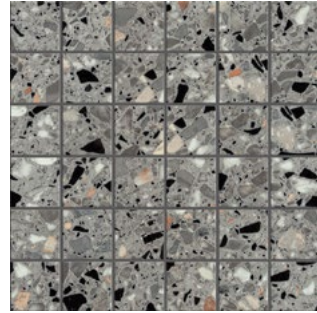

La Fenice - Rect.
 24"x48" 9.5mm Natural
 32"x32" 9.5mm Natural
 24"x24" 9.5mm Natural/Grip
 12"x24" 9.5mm Natural
 8"x8" 9.5mm Natural

Guidecca - Rect.
 24"x48" 9.5mm Natural
 32"x32" 9.5mm Natural
 24"x24" 9.5mm Natural/Grip
 12"x24" 9.5mm Natural
 8"x8" 9.5mm Natural

Venice

2x2 Mosaic

San Marco
12"x12"

Rialto
12"x12"

Murano
12"x12"

Canal Grande
12"x12"

La Fenice
12"x12"

Guidecca
12"x12"

San Marco
12"x13"

Rialto
12"x13"

Murano
12"x13"

Canal Grande
12"x13"

La Fenice
12"x13"

Guidecca
12"x13"

Venice

Packaging