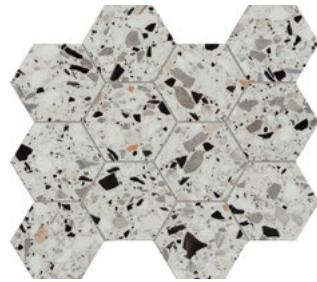

Venice

San Marco - Rect.
 24"x48" 9.5mm Natural
 32"x32" 9.5mm Natural
 24"x24" 9.5mm Natural/Grip
 12"x24" 9.5mm Natural
 8"x8" 9.5mm Natural

Rialto - Rect.
 24"x48" 9.5mm Natural
 32"x32" 9.5mm Natural
 24"x24" 9.5mm Natural/Grip
 12"x24" 9.5mm Natural
 8"x8" 9.5mm Natural

La Fenice - Rect.
 24"x48" 9.5mm Natural
 32"x32" 9.5mm Natural
 24"x24" 9.5mm Natural/Grip
 12"x24" 9.5mm Natural
 8"x8" 9.5mm Natural

Guidecca - Rect.
 24"x48" 9.5mm Natural
 32"x32" 9.5mm Natural
 24"x24" 9.5mm Natural/Grip
 12"x24" 9.5mm Natural
 8"x8" 9.5mm Natural

Venice

2x2 Mosaic

San Marco
12"x12"

Rialto
12"x12"

Murano
12"x12"

Canal Grande
12"x12"

La Fenice
12"x12"

Guidecca
12"x12"

San Marco
12"x13"

Rialto
12"x13"

Murano
12"x13"

Canal Grande
12"x13"

La Fenice
12"x13"

Guidecca
12"x13"

Venice

Packaging