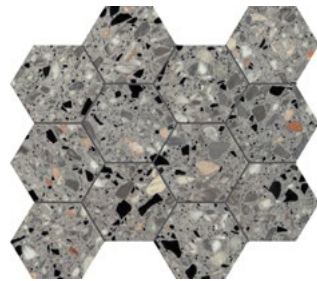

La Fenice - Rect.
 24"x48" 9.5mm Natural
 32"x32" 9.5mm Natural
 24"x24" 9.5mm Natural/Grip
 12"x24" 9.5mm Natural
 8"x8" 9.5mm Natural

Guidecca - Rect.
 24"x48" 9.5mm Natural
 32"x32" 9.5mm Natural
 24"x24" 9.5mm Natural/Grip
 12"x24" 9.5mm Natural
 8"x8" 9.5mm Natural

Venice

2x2 Mosaic

San Marco
12"x12"

Rialto
12"x12"

Murano
12"x12"

Canal Grande
12"x12"

La Fenice
12"x12"

Guidecca
12"x12"

San Marco
12"x13"

Rialto
12"x13"

Murano
12"x13"

Canal Grande
12"x13"

La Fenice
12"x13"

Guidecca
12"x13"

Venice

Packaging

Size	Sq. Ft./Box	Pieces/Box	Boxes/PL
24"x48"	15.50	2	27
32"x32"	13.78	2	40
24"x24"	11.63	3	40
12"x24"	11.63	6	48
8"x8"	6.89	16	72
12"x12" Mosaic	10.66	11	36
12"x13" Hex	-	6	-
3x24" Bullnose	-	12	-
4"x32" Bullnose	-	8	-