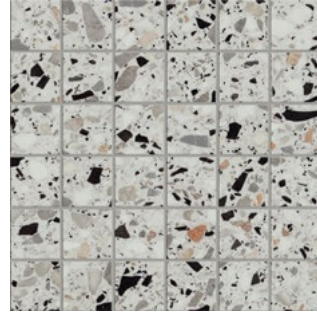

Venice

San Marco - Rect.
 24"x48" 9.5mm Natural
 32"x32" 9.5mm Natural
 24"x24" 9.5mm Natural/Grip
 12"x24" 9.5mm Natural
 8"x8" 9.5mm Natural

Rialto - Rect.
 24"x48" 9.5mm Natural
 32"x32" 9.5mm Natural
 24"x24" 9.5mm Natural/Grip
 12"x24" 9.5mm Natural
 8"x8" 9.5mm Natural

Murano - Rect.
 24"x48" 9.5mm Natural
 32"x32" 9.5mm Natural
 24"x24" 9.5mm Natural/Grip
 12"x24" 9.5mm Natural
 8"x8" 9.5mm Natural

Canal Grande - Rect.
 24"x48" 9.5mm Natural
 32"x32" 9.5mm Natural
 24"x24" 9.5mm Natural/Grip
 12"x24" 9.5mm Natural
 8"x8" 9.5mm Natural

La Fenice - Rect.
 24"x48" 9.5mm Natural
 32"x32" 9.5mm Natural
 24"x24" 9.5mm Natural/Grip
 12"x24" 9.5mm Natural
 8"x8" 9.5mm Natural

Guidecca - Rect.
 24"x48" 9.5mm Natural
 32"x32" 9.5mm Natural
 24"x24" 9.5mm Natural/Grip
 12"x24" 9.5mm Natural
 8"x8" 9.5mm Natural

Venice

2x2 Mosaic

San Marco
12"x12"

Rialto
12"x12"

Murano
12"x12"

Canal Grande
12"x12"

La Fenice
12"x12"

Guidecca
12"x12"