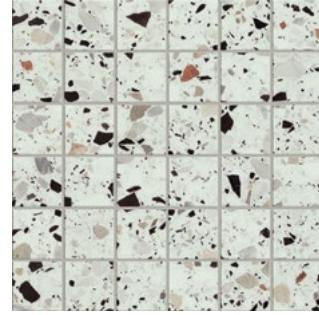

La Fenice - Rect.
 24"x48" 9.5mm Natural
 32"x32" 9.5mm Natural
 24"x24" 9.5mm Natural/Grip
 12"x24" 9.5mm Natural
 8"x8" 9.5mm Natural

Guidecca - Rect.
 24"x48" 9.5mm Natural
 32"x32" 9.5mm Natural
 24"x24" 9.5mm Natural/Grip
 12"x24" 9.5mm Natural
 8"x8" 9.5mm Natural

Venice

2x2 Mosaic

San Marco
12"x12"

Rialto
12"x12"

Murano
12"x12"

Canal Grande
12"x12"

La Fenice
12"x12"

Guidecca
12"x12"