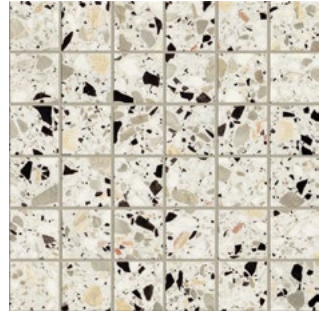

La Fenice - Rect.
 24"x48" 9.5mm Natural
 32"x32" 9.5mm Natural
 24"x24" 9.5mm Natural/Grip
 12"x24" 9.5mm Natural
 8"x8" 9.5mm Natural

Guidecca - Rect.
 24"x48" 9.5mm Natural
 32"x32" 9.5mm Natural
 24"x24" 9.5mm Natural/Grip
 12"x24" 9.5mm Natural
 8"x8" 9.5mm Natural

Venice

2x2 Mosaic

San Marco
12"x12"

Rialto
12"x12"

Murano
12"x12"

Canal Grande
12"x12"

La Fenice
12"x12"

Guidecca
12"x12"

San Marco
12"x13"

Rialto
12"x13"

Murano
12"x13"

Canal Grande
12"x13"

La Fenice
12"x13"

Guidecca
12"x13"

Venice

Packaging