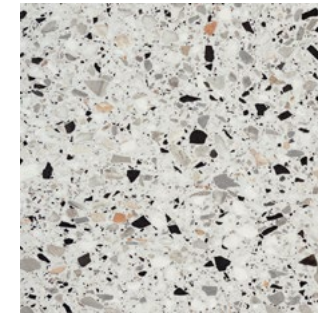

PLATFORM | SURFACES

VENICE

Terrazzo Porcelain Tile

Platform Surfaces
330 County Line Rd.
Bensenville, IL 60106
630.526.3399 | platformsurfaces.com

Guidecca

La Fenice

Murano

San Marco

Venice

San Marco - Rect.
 24"x48" 9.5mm Natural
 32"x32" 9.5mm Natural
 24"x24" 9.5mm Natural/Grip
 12"x24" 9.5mm Natural
 8"x8" 9.5mm Natural

Rialto - Rect.
 24"x48" 9.5mm Natural
 32"x32" 9.5mm Natural
 24"x24" 9.5mm Natural/Grip
 12"x24" 9.5mm Natural
 8"x8" 9.5mm Natural

Murano - Rect.
 24"x48" 9.5mm Natural
 32"x32" 9.5mm Natural
 24"x24" 9.5mm Natural/Grip
 12"x24" 9.5mm Natural
 8"x8" 9.5mm Natural

Canal Grande - Rect.
 24"x48" 9.5mm Natural
 32"x32" 9.5mm Natural
 24"x24" 9.5mm Natural/Grip
 12"x24" 9.5mm Natural
 8"x8" 9.5mm Natural