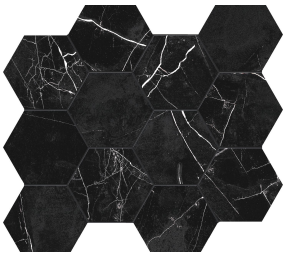

Reverse
24"x48" 10mm
32"x32" 10mm
24"x24" 10mm
12"x24" 10mm
6"x24" 10mm
3"x12" 10mm

Statuario
24"x48" 9.5mm
32"x32" 9.5mm
24"x24" 9.5mm
12"x24" 9.5mm
6"x24" 9.5mm
3"x12" 9.5mm

Calacatta Gold
24"x48" 9.5mm
32"x32" 9.5mm
24"x24" 9.5mm
12"x24" 9.5mm
6"x24" 9.5mm
3"x12" 9.5mm

Calacatta
24"x48" 9.5mm
32"x32" 9.5mm
24"x24" 9.5mm
12"x24" 9.5mm
6"x24" 9.5mm
3"x12" 9.5mm

Muse 2.0

Nero Marquina
2x2 Mosaic 12"x12"

Grey Marble
2x2 Mosaic 12"x12"

Reverse
2x2 Mosaic 12"x12"

Statuario
2x2 Mosaic 12"x12"

Calacatta Gold
2x2 Mosaic 12"x12"

Calacatta
2x2 Mosaic 12"x12"

Nero Marquina
12"x13" Hexagon

Grey Marble
12"x13" Hexagon

Reverse
12"x13" Hexagon

Statuario
12"x13" Hexagon

Calacatta Gold
12"x13" Hexagon

Calacatta
12"x13" Hexagon