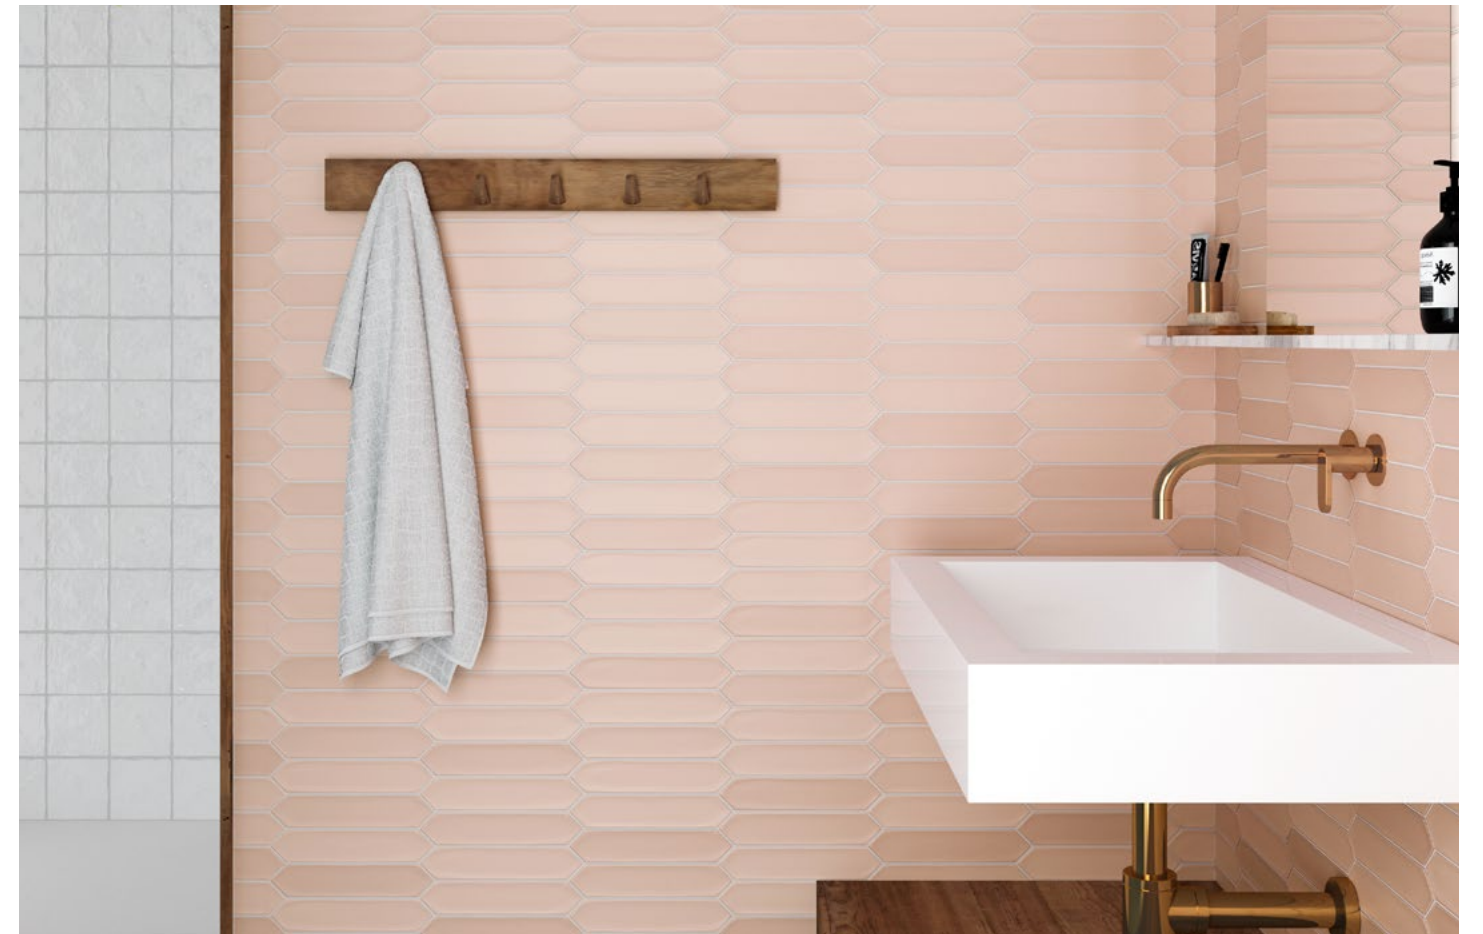

PLATFORM | SURFACES

VALLA

P|S

Valla

12 Colors
Matte | 2"x10"
9mm

The Valla collection is distinguished by its originality. Whether installed vertically, horizontally, or at an angle its elongated hexagonal shape will give a contemporary and dynamic effect, contrasting with its muted, velvety and subtle colors in a more vintage look. These tiles ensure a unique design for both residential and commercial spaces.

Navy

Matte
2"x10" - 9mm

12

Blue

Matte
2"x10" - 9mm

Rose

Matte
2"x10" - 9mm

Gold