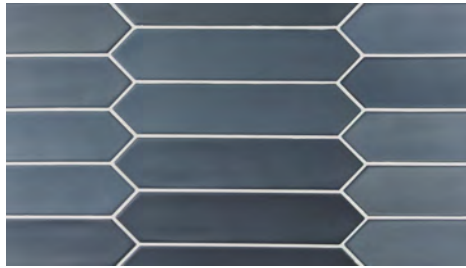

PLATFORM | SURFACES

Valla

Valla

White 2"x10"
9mm Matte

Gray 2"x10"
9mm Matte

Black 2"x10"
9mm Matte

Muslin 2"x10"
9mm Matte

Viridian 2"x10"
9mm Matte

Mint 2"x10"
9mm Matte

Bahia 2"x10"
9mm Matte

Navy 2"x10"
9mm Matte

Blue 2"x10"
9mm Matte

Rose 2"x10"
9mm Matte

Gold 2"x10"
9mm Metallic

Silver 2"x10"
9mm Metallic

Valla

Size	Thickness	Material	Finish	Shade	Pieces/Box	Boxes/Pallet	Coverage Box
2"x10"	9mm	White Body	Matte/Metallic	V2	44	120	5.38 sqft/box

*Interior Walls

Water Absorption >10%, Chemical & Stain Resistant, Water Proof
MOHS - 3 (Metallic - 1), Breaking Strength - >600 N