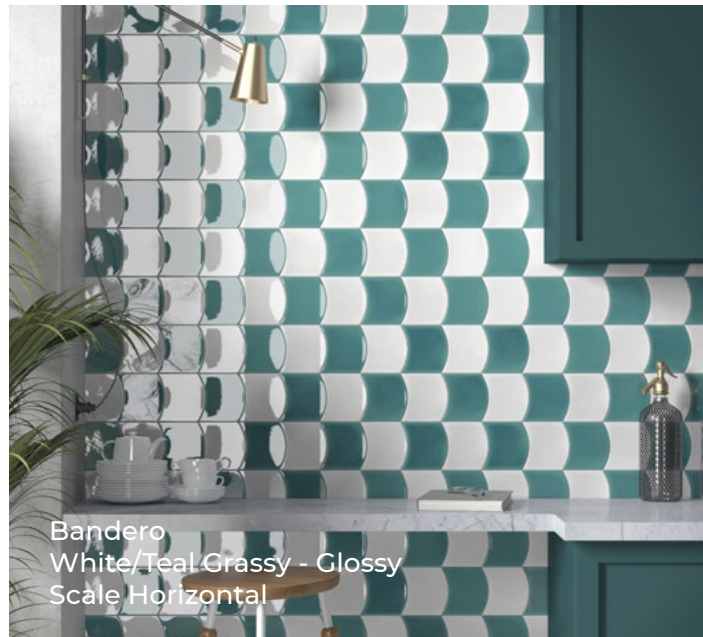

## Bandero

8 Colors - 8 Patterns  
Glossy | 5"x5"  
9mm

Bandero, a decorative, white-body wall tile available in eight vibrant colors that come in a 5"x5" size format. The return to curves is among the most current trends in architecture, arches and vaults begin to appear in all rooms — in furniture and in decorative objects. The curved and arch-like silhouette of Bandero is reminiscent of organic elements and nature, a style that provides the balance and elegance of nature.

Bandero  
Grey Owl - Glossy  
Staggered Vertical

Bandero  
White/Teal Grassy - Glossy  
Scale Horizontal

Bandero  
Old Cream - Glossy  
Scale Horizontal

Bandero  
Blue Reef/White - Glossy  
Flag Horizontal