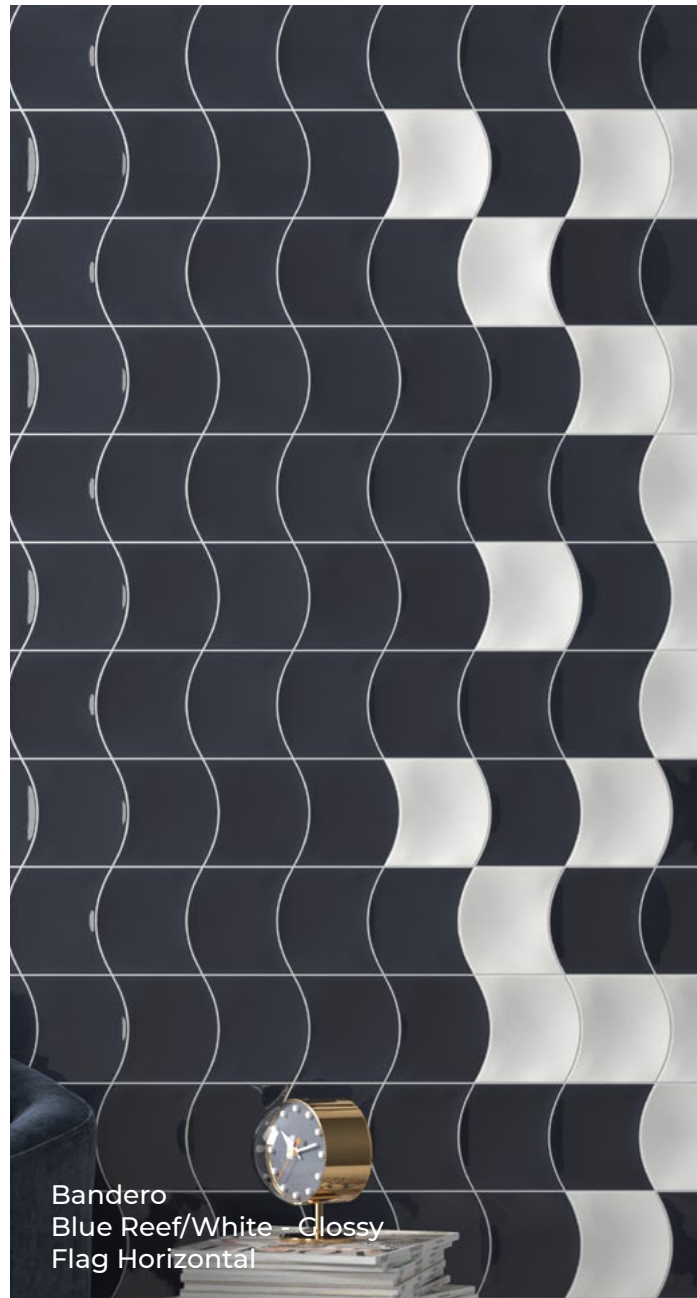

## Bandero

8 Colors - 8 Patterns  
Glossy | 5"x5"  
9mm

Bandero, a decorative, white-body wall tile available in eight vibrant colors that come in a 5"x5" size format. The return to curves is among the most current trends in architecture, arches and vaults begin to appear in all rooms — in furniture and in decorative objects. The curved and arch-like silhouette of Bandero is reminiscent of organic elements and nature, a style that provides the balance and elegance of nature.

Bandero  
Grey Owl - Glossy  
Staggered Vertical

Bandero  
White/Teal Grassy - Glossy  
Scale Horizontal

Bandero  
Old Cream - Glossy  
Scale Horizontal

Bandero  
Blue Reef/White - Glossy  
Flag Horizontal