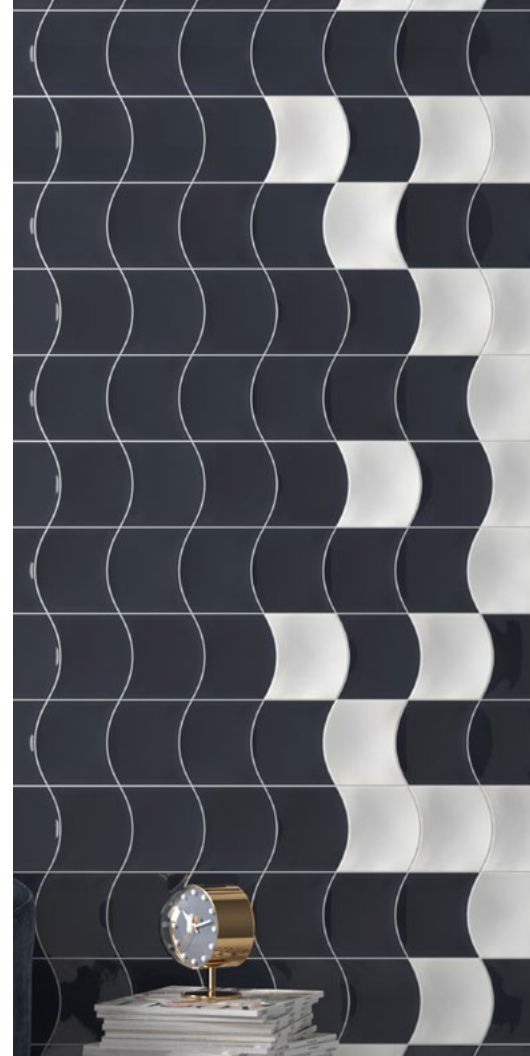

PLATFORM | SURFACES

BANDERO