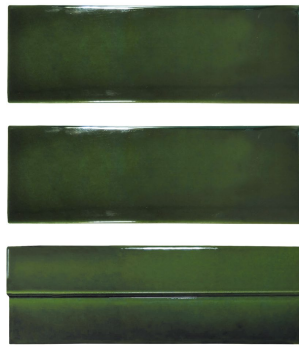

PLATFORM | SURFACES

Morocco

QUICK SHIP

Morocco

Wall Tile

Cloud 2"x6" Glossy
8mm-12mm

Pearl Grey 2"x6" Glossy
8mm-12mm

Champagne 2"x6" Glossy
8mm-12mm

Saffron 2"x6" Glossy
8mm-12mm

Emerald 2"x6" Glossy
8mm-12mm

Ocean Blue 2"x6" Glossy
8mm-12mm

All three profiles mixed randomly in each carton

Morocco

Floor Tile

Cloud Hex 5.5"x6"
Matte 9.5mm

Pearl Grey Hex 5.5"x6"
Matte 9.5mm

Ocean Blue Hex 5.5"x6"
Matte 9.5mm

Champagne Hex Deco
5.5"x6" Matte 9.5mm

Emerald Hex Deco
5.5"x6" Matte 9.5mm

Ocean Blue Hex Deco
5.5"x6" Matte 9.5mm

Size	Thickness	Material	Finish	Shade	Pieces/Box	Boxes/Pallet	Coverage Box
2"x6" Wall	8-12mm	Ceramic	Glossy	V4	66	N/A	5.38 sqft/box
5.5"x6" Hex	9.5mm	Porcelain	Matte	V3	30	N/A	5.37 sqft/box