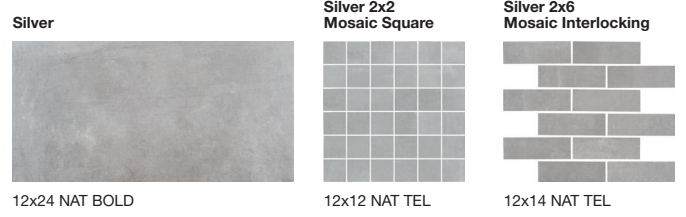

# PLATFORM | SURFACES

Mesh  
Color Body  
Glazed Porcelain

Silver

An authentic coating proposal. A blend of cement and fabric.  
A contemporary interpretation, fusing the strength of concrete  
with the warmth of fabric, Mesh presents an urban pantone with  
6 colors.

# Mesh

Color Body Glazed Porcelain