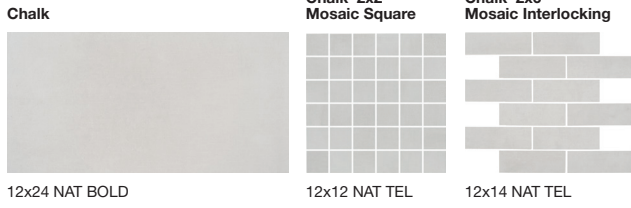

# PLATFORM | SURFACES

Mesh  
Color Body  
Glazed Porcelain

Silver

An authentic coating proposal. A blend of cement and fabric.  
A contemporary interpretation, fusing the strength of concrete  
with the warmth of fabric, Mesh presents an urban pantone with  
6 colors.

# Mesh

Color Body Glazed Porcelain