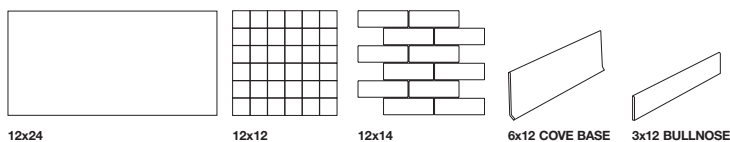

FORMATS

PLATFORM | SURFACES

330 County Line Rd.
Bensenville, IL 60601
Info@platformsurfaces.com
630.526.3399 | platformsurfaces.com