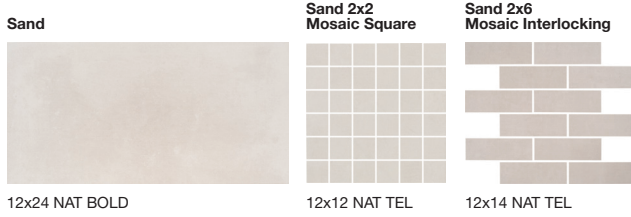

# PLATFORM | SURFACES

Mesh  
Color Body  
Glazed Porcelain

Silver

An authentic coating proposal. A blend of cement and fabric.  
A contemporary interpretation, fusing the strength of concrete  
with the warmth of fabric, Mesh presents an urban pantone with  
6 colors.

# Mesh

Color Body Glazed Porcelain