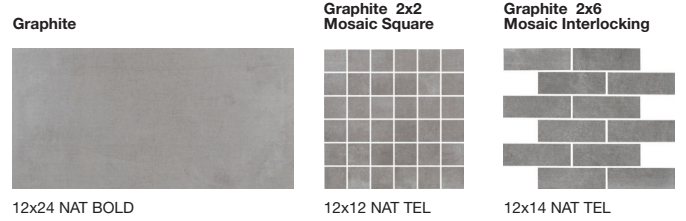

# PLATFORM | SURFACES

Mesh  
Color Body  
Glazed Porcelain

Silver

An authentic coating proposal. A blend of cement and fabric.  
A contemporary interpretation, fusing the strength of concrete  
with the warmth of fabric, Mesh presents an urban pantone with  
6 colors.

# Mesh

Color Body Glazed Porcelain