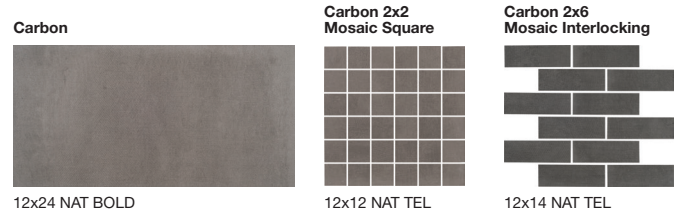

# PLATFORM | SURFACES

Mesh  
Color Body  
Glazed Porcelain

Silver

An authentic coating proposal. A blend of cement and fabric.  
A contemporary interpretation, fusing the strength of concrete  
with the warmth of fabric, Mesh presents an urban pantone with  
6 colors.

# Mesh

Color Body Glazed Porcelain