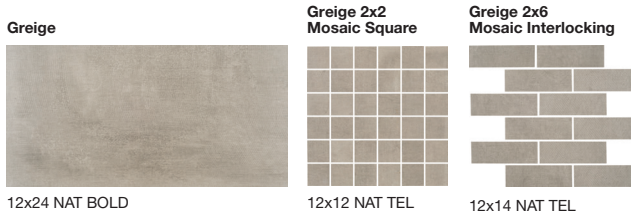

# PLATFORM | SURFACES

Mesh  
Color Body  
Glazed Porcelain

Silver

An authentic coating proposal. A blend of cement and fabric.  
A contemporary interpretation, fusing the strength of concrete  
with the warmth of fabric, Mesh presents an urban pantone with  
6 colors.

# Mesh

Color Body Glazed Porcelain