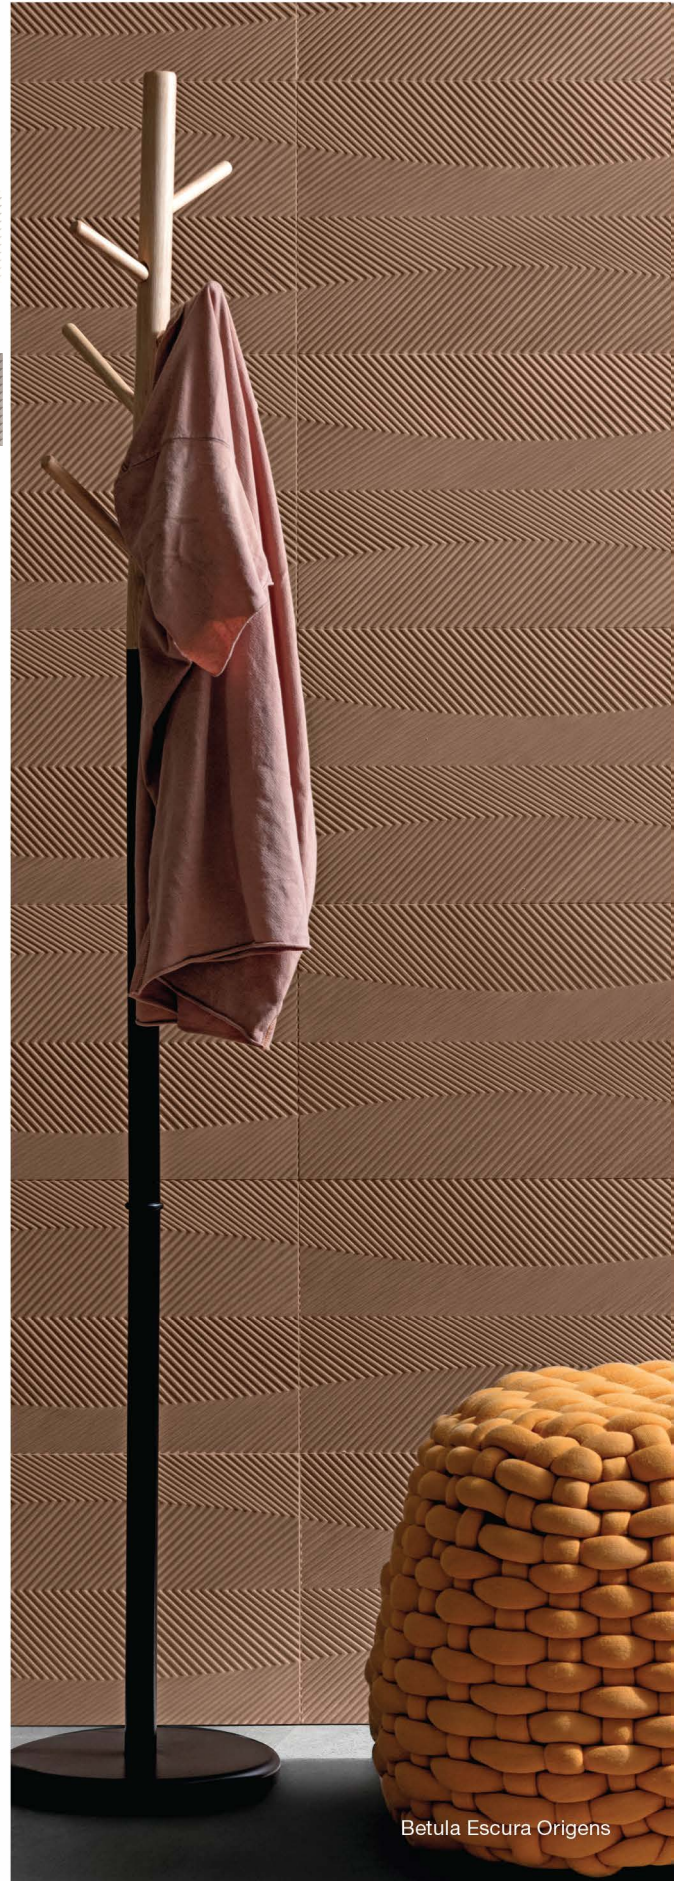

Betula Escura Origens