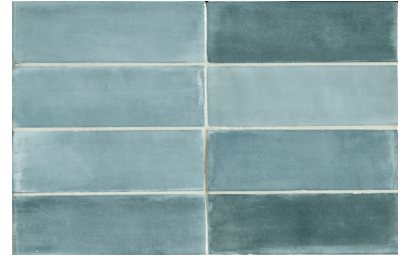

Pastello

PLATFORM | SURFACES

Pastello

Blanc

Dune

Fog

Sea Glass

Garden

Water

Ocean

Cityscape

Graphic and color shading combine to create depths typical of handmade products, enriched by a material with irregular edges and ever-changing surfaces, offering a vintage yet innovative design. It is the matte finish that takes the collection even further towards a contrast between vintage and minimalism, making Pastello a very suitable collection for commercial environments.