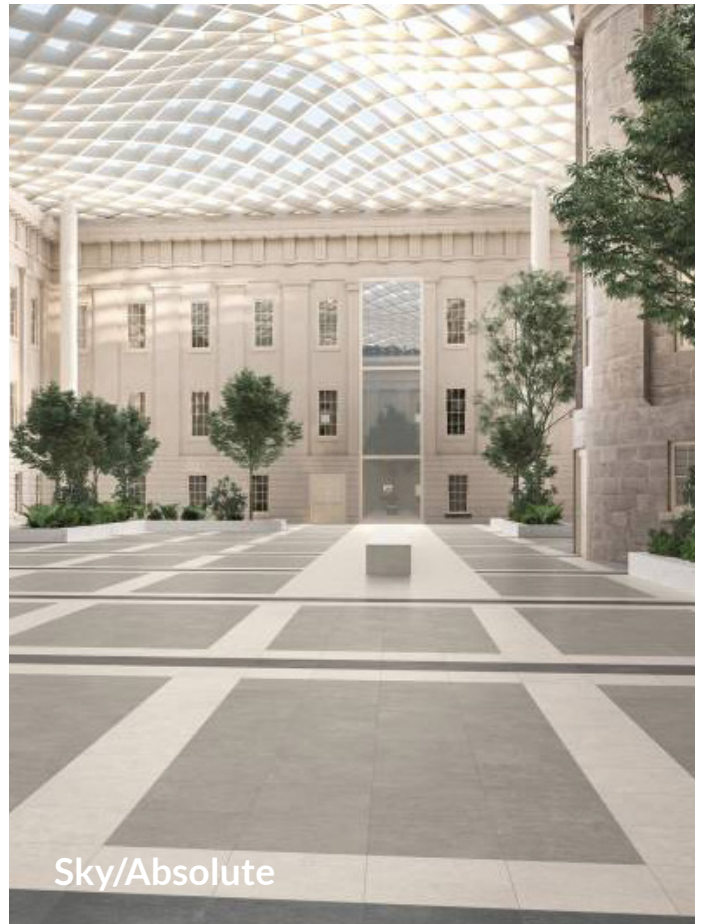

PLATFORM | SURFACES

INFINITY

Stone Look Porcelain Tile

Platform Surfaces
330 County Line Rd.
Bensenville, IL 60106
630.526.3399 | platformsurfaces.com

Infinity

Sky
24"x48" 9mm
24"x24" 9mm Matte
12"x24" 9mm Matte

Outdoor
24"x24" 20mm

Space
24"x24" 9mm Matte
12"x24" 9mm Matte

Outdoor
24"x24" 20mm

Earth
24"x24" 9mm Matte
12"x24" 9mm Matte

Outdoor
24"x24" 20mm

Infinity

Sky Wave
12"x24" 9mm

Absolute Wave
12"x24" 9mm