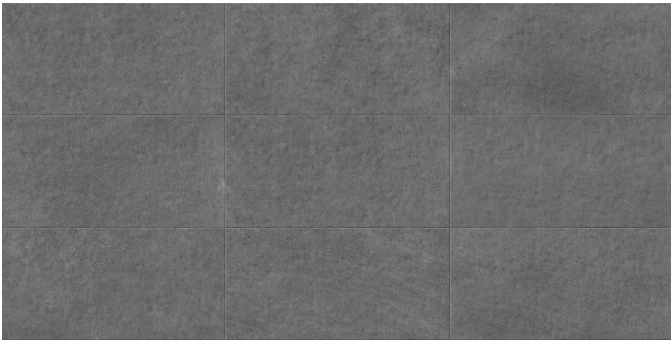

Outdoor
24"x24" 20mm

Cosmos
24"x24" 9mm Matte
12"x24" 9mm Matte/Grip