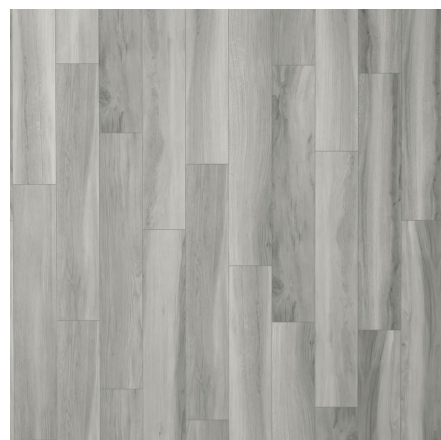

# Wooden

---

Aspen  
12"x48"  
8"x48" Grip

9.5mm  
9.5mm

Birch  
12"x48"  
8"x48" Grip

9.5mm  
9.5mm

Elm  
12"x48"  
8"x48" Grip

9.5mm  
9.5mm

Maple  
12"x48"  
8"x48" Grip

9.5mm  
9.5mm

Olive  
12"x48"  
8"x48" Grip

9.5mm  
9.5mm

Willow  
12"x48"  
8"x48" Grip

9.5mm  
9.5mm

Aspen Mosaico  
12"x12" 9.5mm

Birch Mosaico  
12"x12" 9.5mm