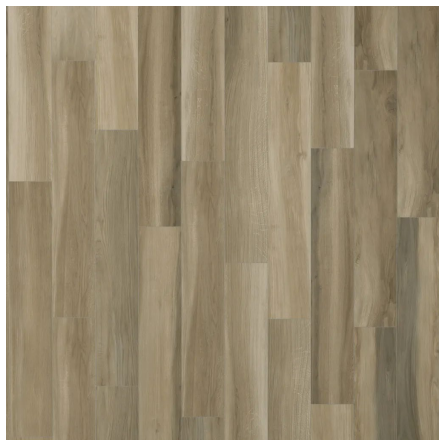

# PLATFORM | SURFACES

**Wooden**

# Wooden

---

Aspen  
12"x48"  
8"x48" Grip

9.5mm  
9.5mm

Birch  
12"x48"  
8"x48" Grip

9.5mm  
9.5mm

Elm  
12"x48"  
8"x48" Grip

9.5mm  
9.5mm