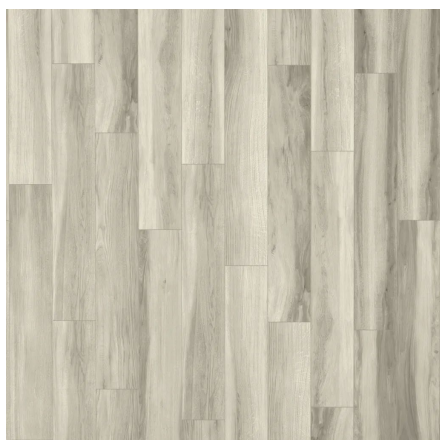

# Wooden

---

Aspen  
12"x48"  
8"x48" Grip

9.5mm  
9.5mm

Birch  
12"x48"  
8"x48" Grip

9.5mm  
9.5mm

Elm  
12"x48"  
8"x48" Grip

9.5mm  
9.5mm

Maple  
12"x48"  
8"x48" Grip

9.5mm  
9.5mm

Olive  
12"x48"  
8"x48" Grip

9.5mm  
9.5mm

Willow  
12"x48"  
8"x48" Grip

9.5mm  
9.5mm

Aspen Mosaico  
12"x12" 9.5mm

Birch Mosaico  
12"x12" 9.5mm