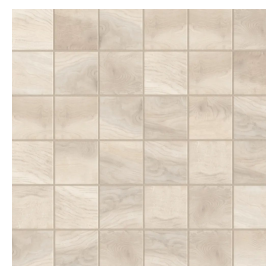

# Wooden

---

Aspen  
12"x48"  
8"x48" Grip

9.5mm  
9.5mm

Birch  
12"x48"  
8"x48" Grip

9.5mm  
9.5mm

Elm  
12"x48"  
8"x48" Grip

9.5mm  
9.5mm

Maple  
12"x48"  
8"x48" Grip

9.5mm  
9.5mm

Olive  
12"x48"  
8"x48" Grip

9.5mm  
9.5mm

Willow  
12"x48"  
8"x48" Grip

9.5mm  
9.5mm

Aspen Mosaico  
12"x12" 9.5mm

Birch Mosaico  
12"x12" 9.5mm

Elm Mosaico  
12"x12" 9.5mm

Maple Mosaico  
12"x12" 9.5mm

Olive Mosaico  
12"x12" 9.5mm

Willow Mosaico  
12"x12" 9.5mm