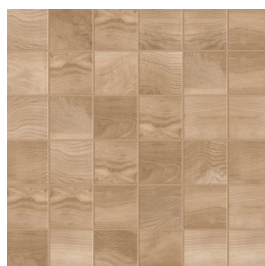

# Wooden

---

Aspen  
12"x48"  
8"x48" Grip

9.5mm  
9.5mm

Birch  
12"x48"  
8"x48" Grip

9.5mm  
9.5mm

Elm  
12"x48"  
8"x48" Grip

9.5mm  
9.5mm

Maple  
12"x48"  
8"x48" Grip

9.5mm  
9.5mm

Olive  
12"x48"  
8"x48" Grip

9.5mm  
9.5mm

Willow  
12"x48"  
8"x48" Grip

9.5mm  
9.5mm

Aspen Mosaico  
12"x12" 9.5mm

Birch Mosaico  
12"x12" 9.5mm

Elm Mosaico  
12"x12" 9.5mm

Maple Mosaico  
12"x12" 9.5mm

Olive Mosaico  
12"x12" 9.5mm

Willow Mosaico  
12"x12" 9.5mm