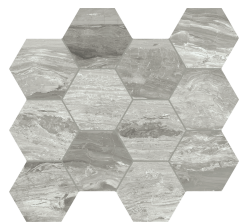

PLATFORM | SURFACES

Sky

MARCEL BREUER
RIVERS

Sky

Glance
 24"x48" 10mm Satin/Polished
 24"x24" 10mm Satin/Polished
 12"x24" 10mm Satin/Polished
 3"x12" 10mm Satin/Polished

Gris
 24"x48" 10mm Satin/Polished
 24"x24" 10mm Satin/Polished
 12"x24" 10mm Satin/Polished
 3"x12" 10mm Satin/Polished

12"x12" Glance
 Mosaico
 Satin/Polished

12"x12" Gris
 Mosaico
 Satin/Polished

12"x12" Noir
 Mosaico
 Satin/Polished

12"x12" Azur
 Mosaico
 Satin/Polished

12"x13" Glance
 Hexagon
 Satin/Polished

12"x13" Gris
 Hexagon
 Satin/Polished

12"x13" Noir
 Hexagon
 Satin/Polished

12"x13" Azur
 Hexagon
 Satin/Polished

Sky

9"x12" Noir
Cube
Satin/Polished

9"x12" Azur
Cube
Satin/Polished

3"x24" Bullnose

Size	Thickness	Material	Finish	Shade	Pieces/Box	Boxes/Pallet	Coverage Box
24"x48"	10mm	Porcelain	Satin/Polished	V3	2	30	15.50 sqft/box
24"x24"	10mm	Porcelain	Satin/Polished	V3	3	40	11.63 sqft/box
12"x24"	10mm	Porcelain	Satin/Polished	V3	6	40	11.63 sqft/box
3"x12"	10mm	Porcelain	Satin/Polished	V3	40	60	9.58 sqft/box
Mosaico	N/A	Porcelain	Satin/Polished	V3	11	36	10.66 sqft/box
Hexagon	N/A	Porcelain	Satin/Polished	V3	6	N/A	N/A
Cube	N/A	Porcelain	Satin/Polished	V3	11	N/A	N/A
Bullnose	N/A	Porcelain	Satin/Polished	V3	12	N/A	N/A