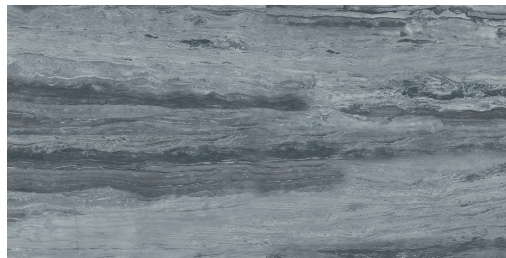

PLATFORM | SURFACES

Sky

MARCEL BREUER
RIVERS

Sky

Glance
 24"x48" 10mm Satin/Polished
 24"x24" 10mm Satin/Polished
 12"x24" 10mm Satin/Polished
 3"x12" 10mm Satin/Polished

Gris
 24"x48" 10mm Satin/Polished
 24"x24" 10mm Satin/Polished
 12"x24" 10mm Satin/Polished
 3"x12" 10mm Satin/Polished

Noir
 24"x48" 10mm Satin/Polished
 24"x24" 10mm Satin/Polished
 12"x24" 10mm Satin/Polished
 3"x12" 10mm Satin/Polished

Azur
 24"x48" 10mm Satin/Polished
 24"x24" 10mm Satin/Polished
 12"x24" 10mm Satin/Polished
 3"x12" 10mm Satin/Polished