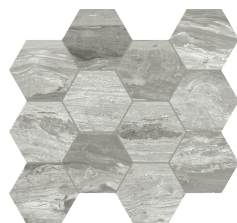

PLATFORM | SURFACES

Sky

MARCEL BREUER
RIVERS

Sky

Glance
 24"x48" 10mm Satin/Polished
 24"x24" 10mm Satin/Polished
 12"x24" 10mm Satin/Polished
 3"x12" 10mm Satin/Polished

Gris
 24"x48" 10mm Satin/Polished
 24"x24" 10mm Satin/Polished
 12"x24" 10mm Satin/Polished
 3"x12" 10mm Satin/Polished

12"x12" Glance
 Mosaico
 Satin/Polished

12"x12" Gris
 Mosaico
 Satin/Polished

12"x12" Noir
 Mosaico
 Satin/Polished

12"x12" Azur
 Mosaico
 Satin/Polished

12"x13" Glance
 Hexagon
 Satin/Polished

12"x13" Gris
 Hexagon
 Satin/Polished

12"x13" Noir
 Hexagon
 Satin/Polished

12"x13" Azur
 Hexagon
 Satin/Polished

Sky

9"x12" Noir
Cube
Satin/Polished

9"x12" Azur
Cube
Satin/Polished

3"x24" Bullnose

Size	Thickness	Material	Finish	Shade	Pieces/Box	Boxes/Pallet	Coverage Box
24"x48"	10mm	Porcelain	Satin/Polished	V3	2	30	15.50 sqft/box
24"x24"	10mm	Porcelain	Satin/Polished	V3	3	40	11.63 sqft/box
12"x24"	10mm	Porcelain	Satin/Polished	V3	6	40	11.63 sqft/box
3"x12"	10mm	Porcelain	Satin/Polished	V3	40	60	9.58 sqft/box
Mosaico	N/A	Porcelain	Satin/Polished	V3	11	36	10.66 sqft/box
Hexagon	N/A	Porcelain	Satin/Polished	V3	6	N/A	N/A
Cube	N/A	Porcelain	Satin/Polished	V3	11	N/A	N/A
Bullnose	N/A	Porcelain	Satin/Polished	V3	12	N/A	N/A