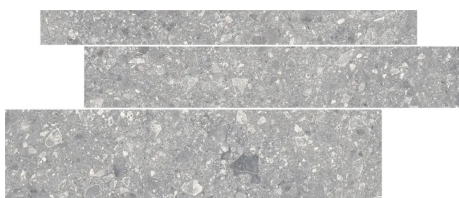

# Pietra Di Gre

---

Grigio  
 48"x48" 10mm  
 24"x48" 10mm  
 24"x24" 10mm  
 12"x24" 10mm  
 6"x24" 10mm

Bianco  
 48"x48" 10mm  
 24"x48" 10mm  
 24"x24" 10mm  
 12"x24" 10mm  
 6"x24" 10mm

Antracite  
 48"x48" 10mm  
 24"x48" 10mm  
 24"x24" 10mm  
 12"x24" 10mm  
 6"x24" 10mm

Grigio Mosaico  
 12"x12" 10mm

Bianco Mosaico  
 12"x12" 10mm

Antracite Mosaico  
 12"x12" 10mm

Grigio Plank  
 12"x24" 10mm

Bianco Plank  
 12"x24" 10mm

Antracite Plank  
 12"x24" 10mm