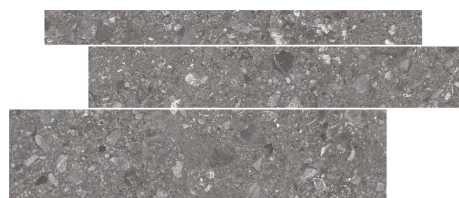

# Pietra Di Gre

---

Grigio  
 48"x48" 10mm  
 24"x48" 10mm  
 24"x24" 10mm  
 12"x24" 10mm  
 6"x24" 10mm

Bianco  
 48"x48" 10mm  
 24"x48" 10mm  
 24"x24" 10mm  
 12"x24" 10mm  
 6"x24" 10mm

Antracite  
 48"x48" 10mm  
 24"x48" 10mm  
 24"x24" 10mm  
 12"x24" 10mm  
 6"x24" 10mm

Grigio Mosaico  
 12"x12" 10mm

Bianco Mosaico  
 12"x12" 10mm

Antracite Mosaico  
 12"x12" 10mm

Grigio Plank  
 12"x24" 10mm

Bianco Plank  
 12"x24" 10mm

Antracite Plank  
 12"x24" 10mm