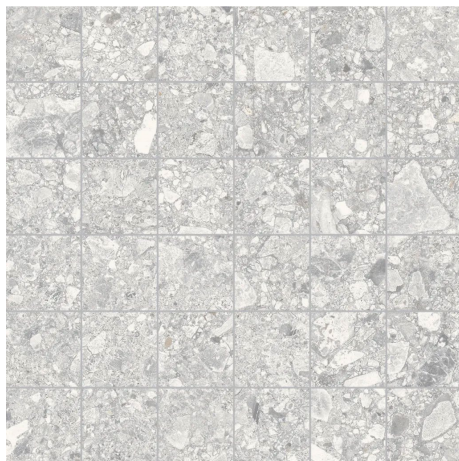

# Pietra Di Gre

---

Grigio  
 48"x48" 10mm  
 24"x48" 10mm  
 24"x24" 10mm  
 12"x24" 10mm  
 6"x24" 10mm

Bianco  
 48"x48" 10mm  
 24"x48" 10mm  
 24"x24" 10mm  
 12"x24" 10mm  
 6"x24" 10mm

Antracite  
 48"x48" 10mm  
 24"x48" 10mm  
 24"x24" 10mm  
 12"x24" 10mm  
 6"x24" 10mm

Grigio Mosaico  
 12"x12" 10mm

Bianco Mosaico  
 12"x12" 10mm

Antracite Mosaico  
 12"x12" 10mm

Grigio Plank  
 12"x24" 10mm

Bianco Plank  
 12"x24" 10mm

Antracite Plank  
 12"x24" 10mm