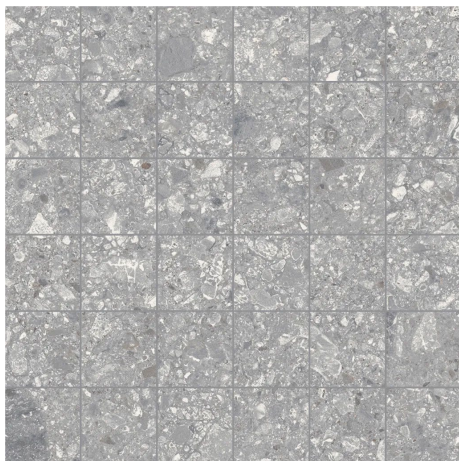

# Pietra Di Gre

---

Grigio  
 48"x48" 10mm  
 24"x48" 10mm  
 24"x24" 10mm  
 12"x24" 10mm  
 6"x24" 10mm

Bianco  
 48"x48" 10mm  
 24"x48" 10mm  
 24"x24" 10mm  
 12"x24" 10mm  
 6"x24" 10mm

Antracite  
 48"x48" 10mm  
 24"x48" 10mm  
 24"x24" 10mm  
 12"x24" 10mm  
 6"x24" 10mm

Grigio Mosaico  
 12"x12" 10mm

Bianco Mosaico  
 12"x12" 10mm

Antracite Mosaico  
 12"x12" 10mm

Grigio Plank  
 12"x24" 10mm

Bianco Plank  
 12"x24" 10mm

Antracite Plank  
 12"x24" 10mm