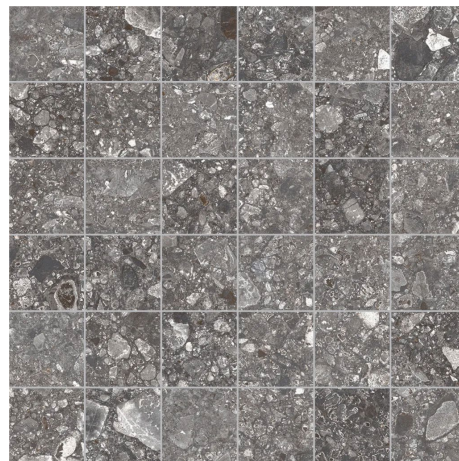

# Pietra Di Gre

---

Grigio  
 48"x48" 10mm  
 24"x48" 10mm  
 24"x24" 10mm  
 12"x24" 10mm  
 6"x24" 10mm

Bianco  
 48"x48" 10mm  
 24"x48" 10mm  
 24"x24" 10mm  
 12"x24" 10mm  
 6"x24" 10mm

Antracite  
 48"x48" 10mm  
 24"x48" 10mm  
 24"x24" 10mm  
 12"x24" 10mm  
 6"x24" 10mm

Grigio Mosaico  
 12"x12" 10mm

Bianco Mosaico  
 12"x12" 10mm

Antracite Mosaico  
 12"x12" 10mm

Grigio Plank  
 12"x24" 10mm

Bianco Plank  
 12"x24" 10mm

Antracite Plank  
 12"x24" 10mm