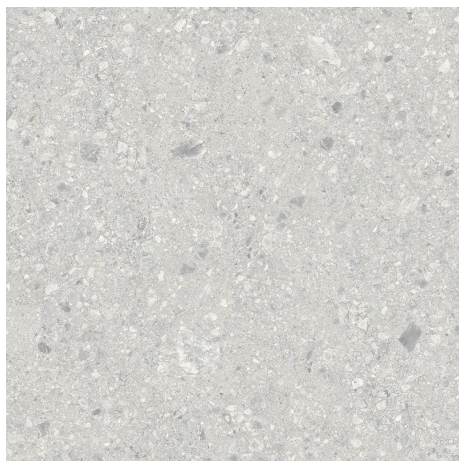

# Pietra Di Gre

---

Grigio  
 48"x48" 10mm  
 24"x48" 10mm  
 24"x24" 10mm  
 12"x24" 10mm  
 6"x24" 10mm

Bianco  
 48"x48" 10mm  
 24"x48" 10mm  
 24"x24" 10mm  
 12"x24" 10mm  
 6"x24" 10mm

Antracite  
 48"x48" 10mm  
 24"x48" 10mm  
 24"x24" 10mm  
 12"x24" 10mm  
 6"x24" 10mm

Grigio Mosaico  
 12"x12" 10mm

Bianco Mosaico  
 12"x12" 10mm

Antracite Mosaico  
 12"x12" 10mm

Grigio Plank  
 12"x24" 10mm

Bianco Plank  
 12"x24" 10mm

Antracite Plank  
 12"x24" 10mm