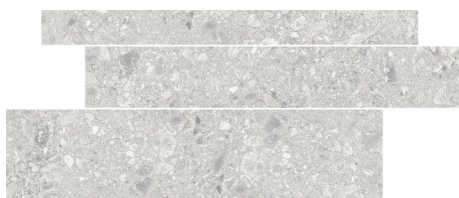

# Pietra Di Gre

---

Grigio  
 48"x48" 10mm  
 24"x48" 10mm  
 24"x24" 10mm  
 12"x24" 10mm  
 6"x24" 10mm

Bianco  
 48"x48" 10mm  
 24"x48" 10mm  
 24"x24" 10mm  
 12"x24" 10mm  
 6"x24" 10mm

Antracite  
 48"x48" 10mm  
 24"x48" 10mm  
 24"x24" 10mm  
 12"x24" 10mm  
 6"x24" 10mm

Grigio Mosaico  
 12"x12" 10mm

Bianco Mosaico  
 12"x12" 10mm

Antracite Mosaico  
 12"x12" 10mm

Grigio Plank  
 12"x24" 10mm

Bianco Plank  
 12"x24" 10mm

Antracite Plank  
 12"x24" 10mm