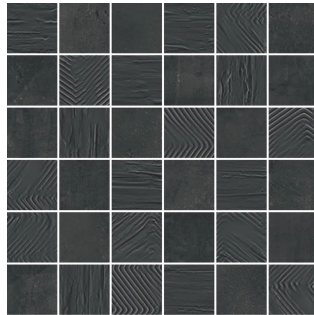

Plume Mosaico
12"x12"

Amande Mosaico
12"x12"

Ash Mosaico
12"x12"

Ciment Mosaico
12"x12"

Noir Mosaico
12"x12"

Plume Mosaico Mix
12"x12"

Amande Mosaico Mix
12"x12"

Ash Mosaico Mix
12"x12"

Ciment Mosaico Mix
12"x12"

Noir Mosaico Mix
12"x12"

Paris

Plume Losagna
11"x11"

Amande Losagna
11"x11"

Ash Losagna
11"x11"

Ciment Losagna
11"x11"

Noir Losagna
11"x11"