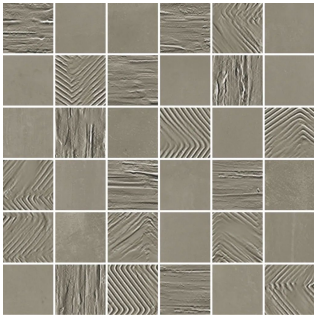

Plume Mosaico
12"x12"

Amande Mosaico
12"x12"

Ash Mosaico
12"x12"

Ciment Mosaico
12"x12"

Noir Mosaico
12"x12"

Plume Mosaico Mix
12"x12"

Amande Mosaico Mix
12"x12"

Ash Mosaico Mix
12"x12"

Ciment Mosaico Mix
12"x12"

Noir Mosaico Mix
12"x12"

Paris

Plume Losagna
11"x11"

Amande Losagna
11"x11"

Ash Losagna
11"x11"

Ciment Losagna
11"x11"

Noir Losagna
11"x11"