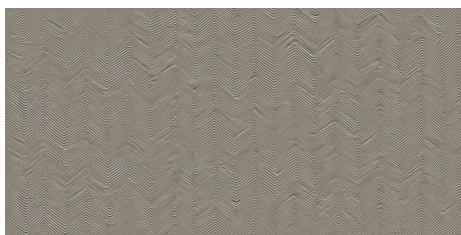

Ciment Zig Zag
16"x32"
8"x8"

9.5mm
9.5mm