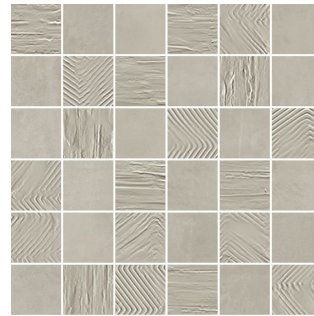

Plume Mosaico
12"x12"

Amande Mosaico
12"x12"

Ash Mosaico
12"x12"

Ciment Mosaico
12"x12"

Noir Mosaico
12"x12"

Plume Mosaico Mix
12"x12"

Amande Mosaico Mix
12"x12"

Ash Mosaico Mix
12"x12"

Ciment Mosaico Mix
12"x12"

Noir Mosaico Mix
12"x12"

Paris

Plume Losagna
11"x11"

Amande Losagna
11"x11"

Ash Losagna
11"x11"

Ciment Losagna
11"x11"

Noir Losagna
11"x11"