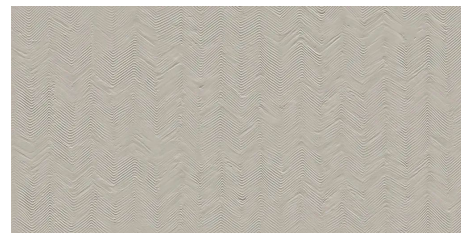

Noir
24"x48" 9.5mm
24"x24" 9.5mm
32"x32" 9.5mm
16"x32" 9.5mm
24"x24" 9.5mm
12"x24" 9.5mm
8"x8" 9.5mm

Paris

Plume Zig Zag
16"x32"
8"x8"

9.5mm
9.5mm

Amande Zig Zag
16"x32"
8"x8"

9.5mm
9.5mm

Ash Zig Zag
16"x32"
8"x8"