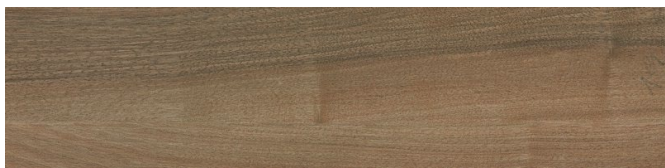

PLATFORM | SURFACES

Nuances

FAP HOTEL

Nuances

Faggio
10"x60" 10mm
9"x36" 10mm
6"x36" 10mm

Noce
9"x36" 10mm
6"x36" 10mm

Quercia
9"x36" 10mm
6"x36" 10mm

Rovere
10"x60" 10mm
9"x36" 10mm
6"x36" 10mm

Sandalo
9"x36" 10mm
6"x36" 10mm

Ulivo
10"x60" 10mm
9"x36" 10mm
6"x36" 10mm

Faggio OUT
9"x36" 10mm

Noce OUT
10"x60" 10mm

Quercia OUT
9"x36" 10mm

Rovere OUT
10"x60" 10mm

Sandalo
9"x36" 10mm

Ulivo
10"x60" 10mm