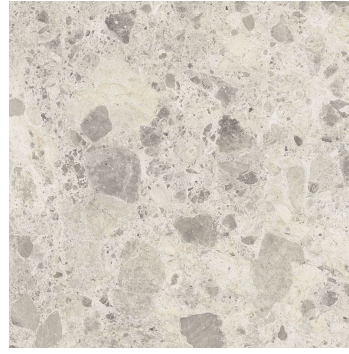

PLATFORM | SURFACES

Nativa

Nativa

Sand
48"x48" 9mm Matte
24"x48" 9mm Matte
32"x32" 9mm Matte
32"x32" 9mm Satin
16"x32" 9mm Matte
32"x32" 9mm OUT

White
48"x48" 9mm Matte
24"x48" 9mm Matte
32"x32" 9mm Matte
32"x32" 9mm Satin
16"x32" 9mm Matte
32"x32" 9mm OUT

Grey
48"x48" 9mm Matte
24"x48" 9mm Matte
32"x32" 9mm Matte
32"x32" 9mm Satin
16"x32" 9mm Matte
32"x32" 9mm OUT

Sand Macromosaico
12"x12" Satin

White Macromosaico
12"x12" Satin

Grey Macromosaico
12"x12" Satin