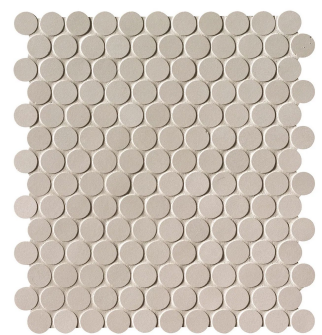

PLATFORM | SURFACES

Milano Floor

Milano Floor

Beige
32"x63" 9mm
48"x48" 9mm
32"x32" 9mm
24"x24" 9mm
12"x24" 9mm

Bianco
32"x63" 9mm
48"x48" 9mm
32"x32" 9mm
24"x24" 9mm
12"x24" 9mm

Corten
32"x63" 9mm
48"x48" 9mm
32"x32" 9mm
24"x24" 9mm
12"x24" 9mm

Grigio
32"x63" 9mm
48"x48" 9mm
32"x32" 9mm
24"x24" 9mm
12"x24" 9mm

Tortora
32"x63" 9mm
48"x48" 9mm
32"x32" 9mm
24"x24" 9mm
12"x24" 9mm

Milano Floor

Beige Macromosaico
12"x12" 9mm Matte

Bianco Macromosaico
12"x12" 9mm Matte

Corten Macromosaico
12"x12" 9mm Matte

Grigio Macromosaico
12"x12" 9mm Matte

Tortura Macromosaico
12"x12" 9mm Matte

Beige Round Mosaico
12"x13" 9mm Matte

Bianco Round Mosaico
12"x13" 9mm Matte

Corten Round Mosaico
12"x13" 9mm Matte