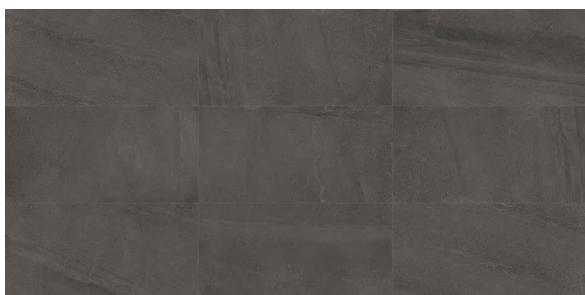

# Marstood Stone

---

Stone 1 Leccese

24"x48"	9.5mm
24"x24"	9.5mm
24"x24"	20mm
12"x24"	9.5mm
4"x24"	9.5mm
12"x12"	9.5mm
6"x6"	9.5mm

Stone 2 Serena

24"x48"	9.5mm
24"x24"	9.5mm
24"x24"	20mm
12"x24"	9.5mm
4"x24"	9.5mm
12"x12"	9.5mm
6"x6"	9.5mm