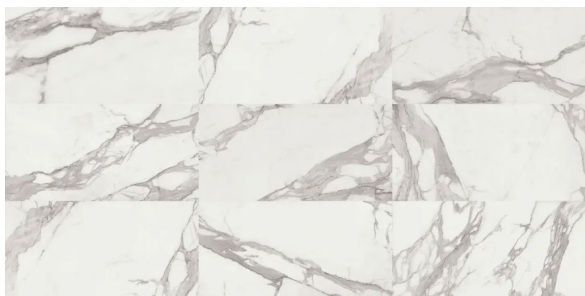

PLATFORM | SURFACES

Marstood Marble

Marstood Marble

Marble 1 Statuario

24"x48"	9.5mm
24"x24"	9.5mm
12"x24"	9.5mm
4"x24"	9.5mm
12"x12"	9.5mm
6"x6"	9.5mm

Marble 2 Silver Travertine

24"x48"	9.5mm
24"x24"	9.5mm
12"x24"	9.5mm
4"x24"	9.5mm
12"x12"	9.5mm
6"x6"	9.5mm