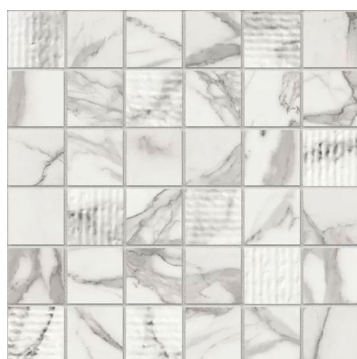

Marble 1 Statuario
Mosaic Mix 12"x12" 9.5mm
Matte/Polished/Rigato