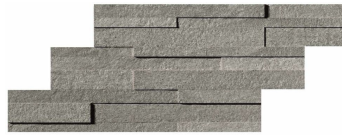

Grey Row Wall
 16"x32" 10mm

Klif

White Brick
15"x30"

Silver Brick
15"x30"

Grey Brick
15"x30"

Dark Brick
15"x30"

White Brick 3D
11"x22"

Silver Brick 3D
11"x22"

Grey Brick 3D
11"x22"

Dark Brick 3D
11"x22"

White Mosaic
12"x12"

Silver Mosaic
12"x12"

Grey Mosaic
12"x12"

Dark Mosaic
12"x12"

White Triangles
12"x13"

Silver Triangles
12"x13"