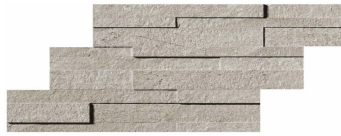

Grey Row Wall
 16"x32" 10mm

Klif

White Brick
15"x30"

Silver Brick
15"x30"

Grey Brick
15"x30"

Dark Brick
15"x30"

White Brick 3D
11"x22"

Silver Brick 3D
11"x22"

Grey Brick 3D
11"x22"

Dark Brick 3D
11"x22"

White Mosaic
12"x12"

Silver Mosaic
12"x12"

Grey Mosaic
12"x12"

Dark Mosaic
12"x12"

White Triangles
12"x13"

Silver Triangles
12"x13"